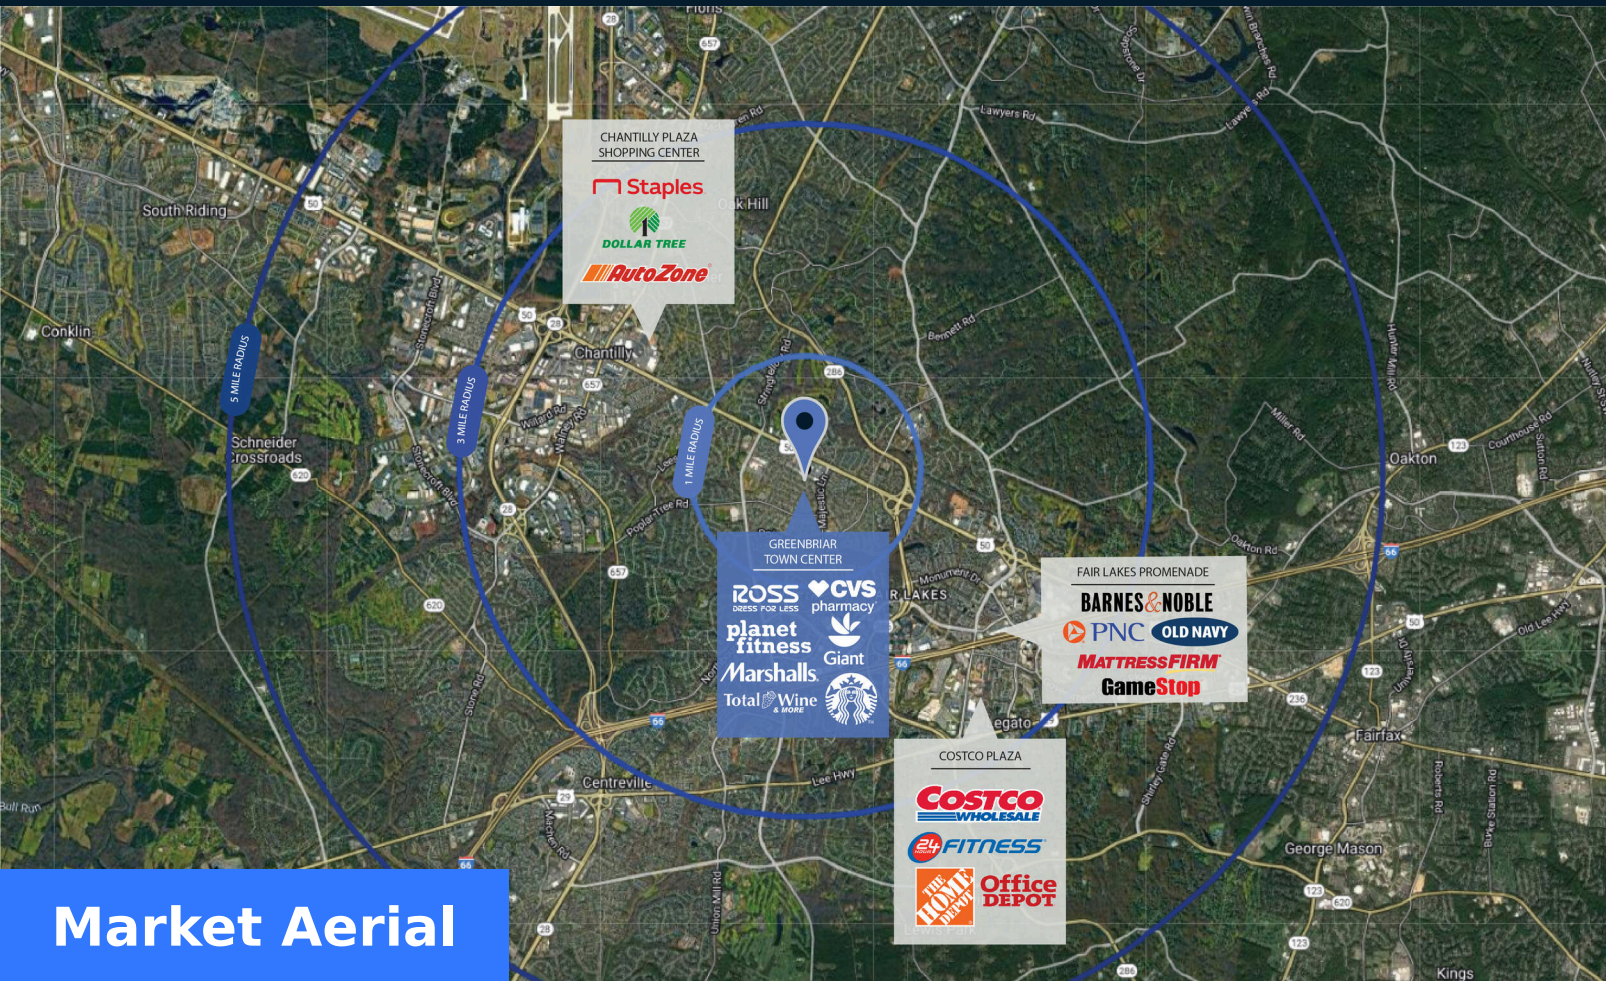

Greenbriar Town Center

13043 Lee Jackson Memorial Hwy,
Fairfax, VA 22033

339,940 SF

April Laney
p: 7034424337
e: aprillaney@regencycenters.com

Property Summary GLA: 339,940

Highlights

Greenbriar Town Center is the dominant retail center on Lee Jackson Memorial Highway in the heart of Chantilly, Virginia. The center has long been a favorite of the community and features a strong merchant lineup.

Trade Area

	1 Mile	3 Mile	5 Mile
Population	14,437	108,337	251,092
No. of Households	4,949	38,754	89,849
Avg. HH Income	\$193,678	\$203,390	\$193,625

Where It Really Matters.

Greenbriar Town Center

13043 Lee Jackson Memorial Hwy, Fairfax, VA 22033

April Laney
p: 7034424337
e: aprilaney@regencycenters.com

Where It Really Matters.

Greenbriar Town Center

April Laney
 p: 7034424337
 e: aprilaney@regencycenters.com

■ AVAILABLE SPACE

Retailers	SF
01 7-ELEVEN	3,300
02 BARBER SHOP	932
03 Available	965
04 The UPS Store	963
05 HUNAN CAFE	965
06 Marshalls	24,772
07 Bath & Body Works	3,032
08 BIG BLUE SWIM SCHOOL	10,537
10 First Watch Restaurant	4,183
11 GREENBRIAR VISION CENTER	2,152
12 LEBANESE KITCHEN	2,400
13 CVS	12,686
14 Carter's	4,000
15 GREAT MERCHANT COMING...	3,000
16 Giant	62,319
17 Total Wine & More	15,679
18 Domino's Pizza	2,309
19 Bob's Discount Furniture	35,489
20 Planet Fitness	26,895

Retailers	SF
21 Five Below	7,350
22B Orangetheory Fitness	3,500
23 Banfield Pet Hospital	3,000
24 Ross Dress for Less	25,000
25 Buffalo Wing Factory & Pub	4,850
26 FedEx Office	4,900
27 Mission BBQ	4,100
28 MOD Pizza	3,000
29 Dunkin' Donuts	1,850
30 sweetFrog Premium Frozen ...	1,400
31 JPMORGAN CHASE BANK	5,000
32 USAA Federal Savings Bank	1,186
33 H & R Block	2,000
34 Panda Express	2,000
35 Subway	1,000
36 Bolay	3,000
39 Available	6,200
40 Available	1,296
41 Available	1,886