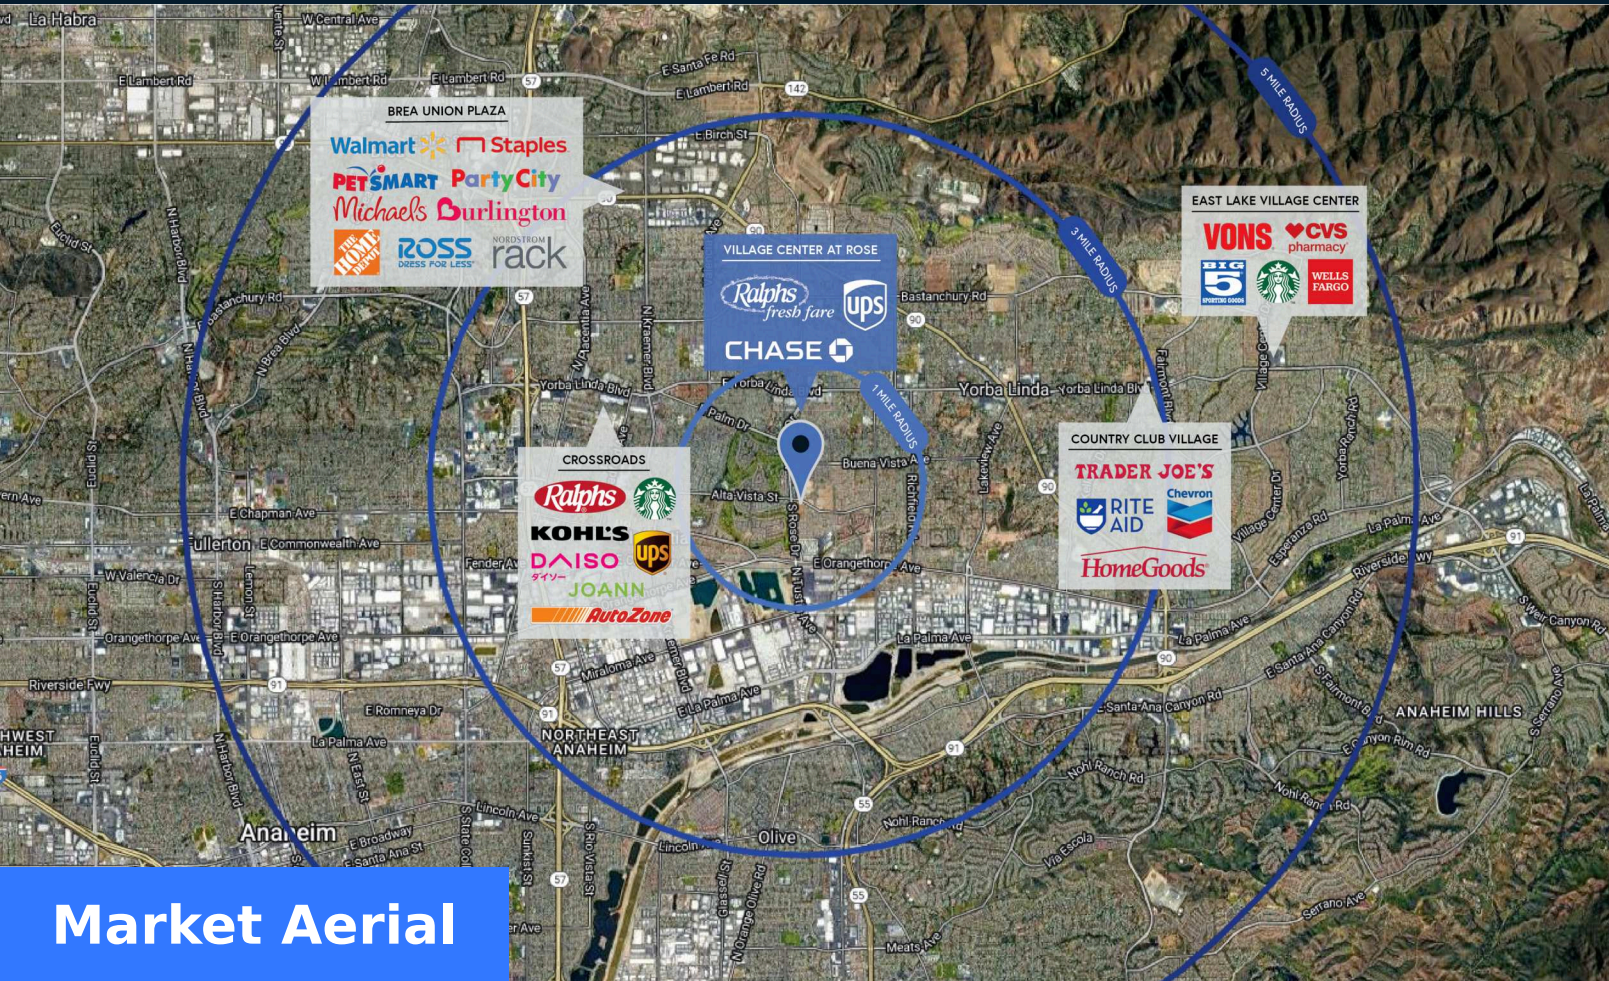

Access Aerial

Village Center at Rose

600-870 N Rose Dr, Placentia, CA 92870

Barclay Harty
p: (949) 640-6678 ext. 20
e: barclay.harty@sra-re.com

Market Aerial