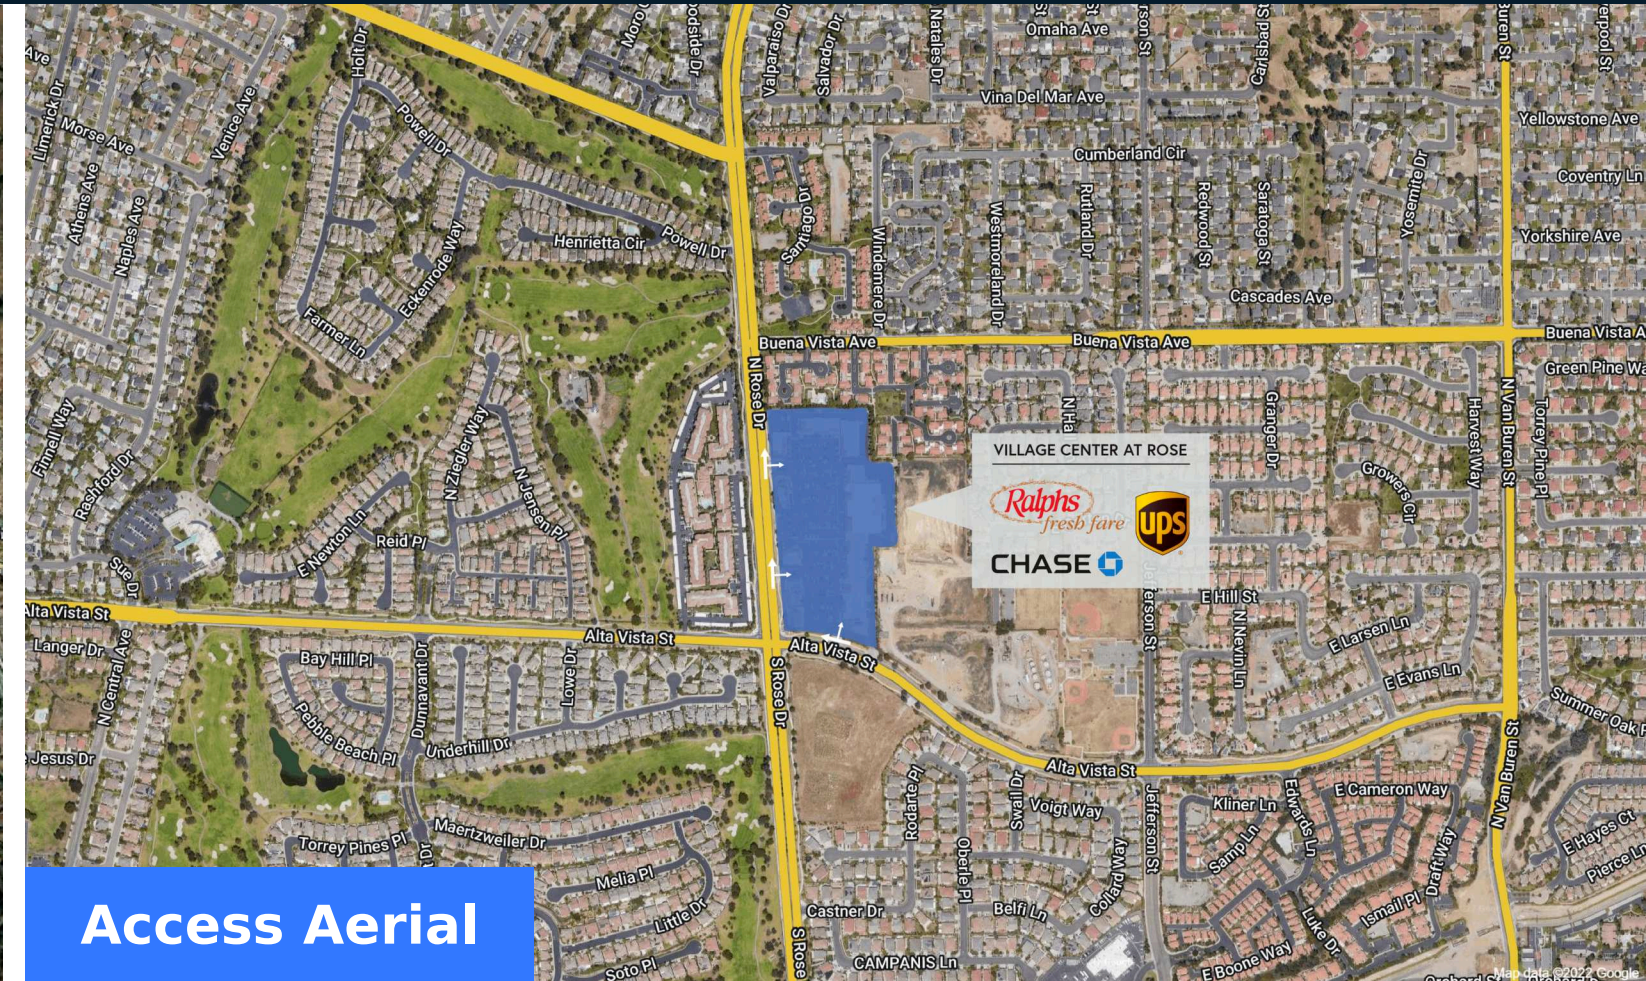

Access Aerial