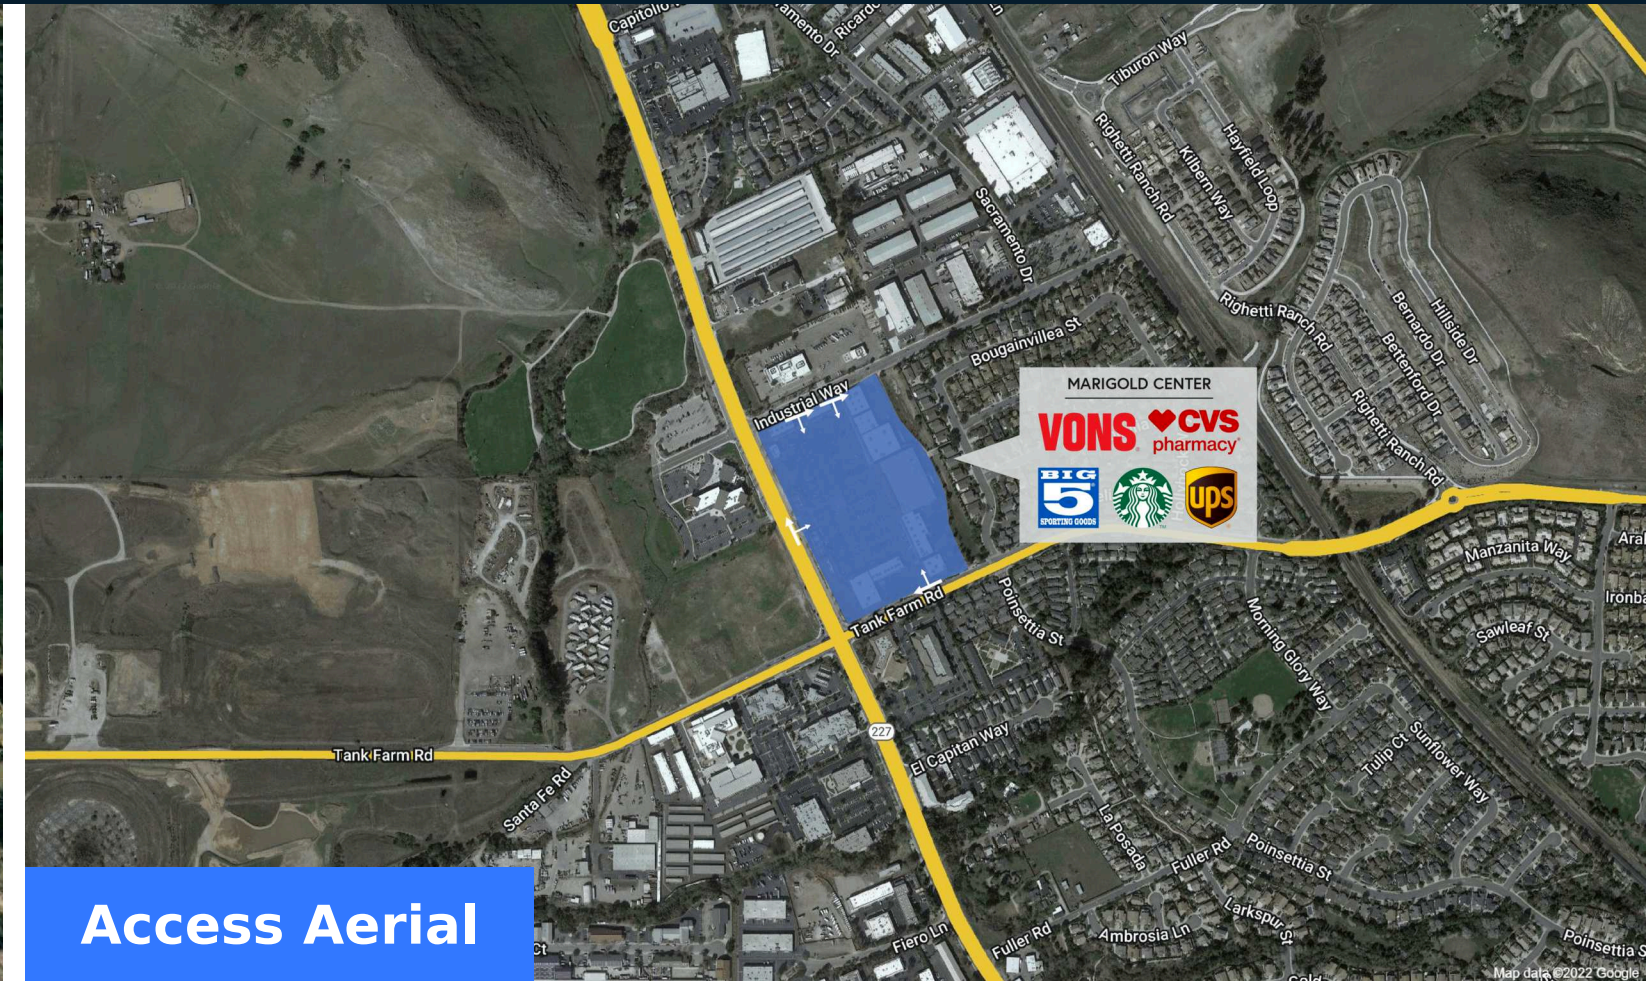

Marigold Center

3810-3980 Broad St,
San Luis Obispo, CA
93401

174,428 SF

Natalie Wagner
p: 805-232-4550
e: natalie@lockhouse.com

Property Summary GLA: 174,428

Highlights

Marigold Center is anchored by Vons, CVS Pharmacy, and Big 5 Sporting Goods and is highly visible and conveniently accessible to more than 15,000 cars per day traveling Broad Street and CA Highway 227. Major retailers in the trade area include Costco, Home Depot, Whole Foods, Target, Dick's Sporting Goods, TJ Maxx, HomeGoods, Cost Plus World Market, Petsmart, Sprouts Farmers Market, H&M, Ross, Kohl's and Urban Outfitters.

Trade Area

	1 Mile	3 Miles	5 Miles
Population	7,149	35,278	61,451
No. of Households	2,989	15,370	22,284
Avg. HH Income	\$159,154	\$131,537	\$123,448

Where It Really Matters.

Marigold Center

3810-3980 Broad St, San Luis Obispo, CA 93401

Natalie Wagner
p: 805-232-4550
e: natalie@lockehouse.com

Market Aerial

Access Aerial

Where It Really Matters.

Marigold Center

Natalie Wagner
 p: 805-232-4550
 e: natalie@lockehouse.com

AVAILABLE SPACE

Retailers	SF
A110 Shalimar Restaurant	2,771
B104 Taco Bell	1,750
B106 Pizza Republic	1,250
B108 Fresh Donuts	1,000
C103 Carl's Jr.	3,035
D094 Starbucks	1,217
D095 Cottage Urgent Care	3,274
D102 T Mobile	1,494
E090 CVS Pharmacy	16,854
F072 Jersey Mike's Subs	1,240
F074 Panda Massage	1,240
F076 H&R Block	1,448
F078 Marigold Nails	1,748