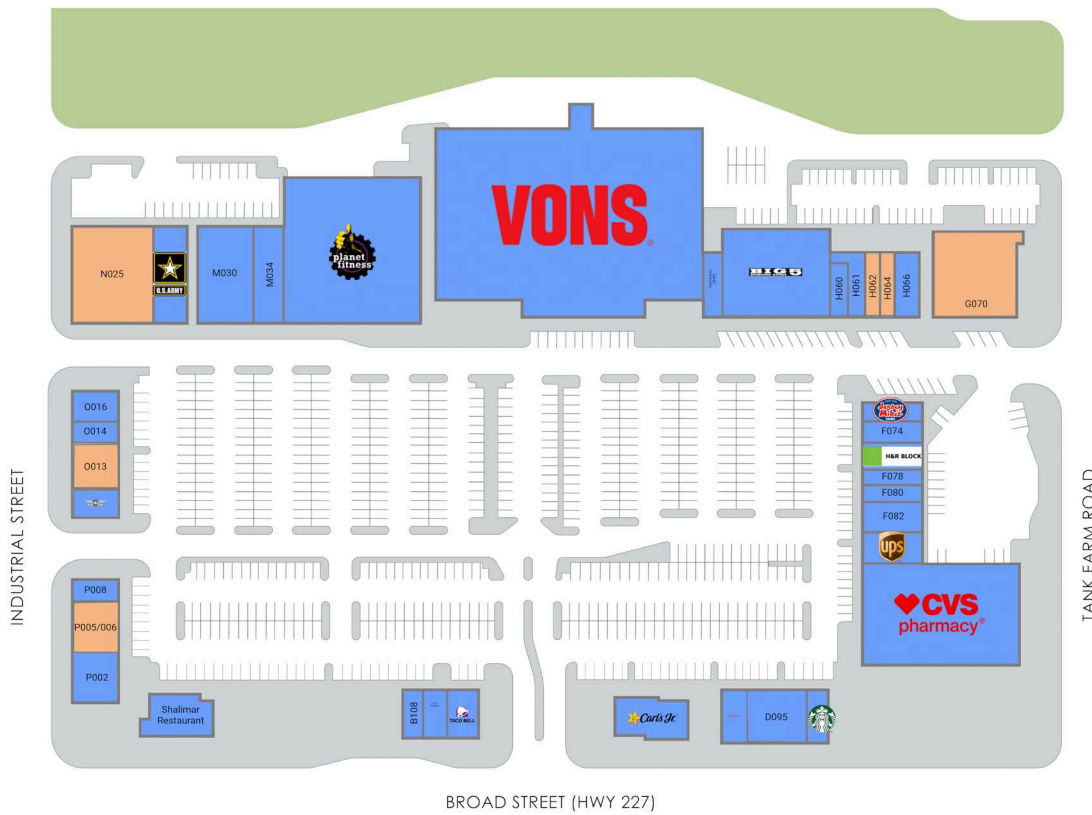

Marigold Center

3810-3980 Broad St,
San Luis Obispo, CA
93401

174,428 SF

Natalie Wagner
p: 805-232-4550
e: natalie@lockhouse.com

Property Summary GLA: 174,428

Highlights

Marigold Center is anchored by Vons, CVS Pharmacy, and Big 5 Sporting Goods and is highly visible and conveniently accessible to more than 15,000 cars per day traveling Broad Street and CA Highway 227. Major retailers in the trade area include Costco, Home Depot, Whole Foods, Target, Dick's Sporting Goods, TJ Maxx, HomeGoods, Cost Plus World Market, Petsmart, Sprouts Farmers Market, H&M, Ross, Kohl's and Urban Outfitters.

Trade Area

	1 Mile	3 Miles	5 Miles
Population	7,149	35,278	61,451
No. of Households	2,989	15,370	22,284
Avg. HH Income	\$159,154	\$131,537	\$123,448

Where It Really Matters.

Marigold Center

3810-3980 Broad St, San Luis Obispo, CA 93401

Natalie Wagner
p: 805-232-4550
e: natalie@lockehouse.com

Market Aerial

Access Aerial

Where It Really Matters.

Marigold Center

Natalie Wagner
 p: 805-232-4550
 e: natalie@lockehouse.com

AVAILABLE SPACE

Retailers	SF
A110 Shalimar Restaurant	2,771
B104 Taco Bell	1,750
B106 Pizza Republic	1,250
B108 Fresh Donuts	1,000
C103 Carl's Jr.	3,035
D094 Starbucks	1,217
D095 Cottage Urgent Care	3,274
D102 T Mobile	1,494
E090 CVS Pharmacy	16,854
F072 Jersey Mike's Subs	1,240
F074 Panda Massage	1,240
F076 H&R Block	1,448
F078 Marigold Nails	1,748

Retailers	SF
F080 Leased Space	1,050
F082 Leased Space	1,705
F084 The UPS Store	1,748
G070 Available	8,000
H060 Club Smoke Shop	1,094
H061 Leased Space	1,518
H062 Available	1,084
H064 Available	1,084
H066 OneMain Financial Group	1,748
J052 Fantastic Sams	1,300
J058 Big 5 Sporting Goods	9,900
K050 Vons	52,071
L045A Planet Fitness	21,006