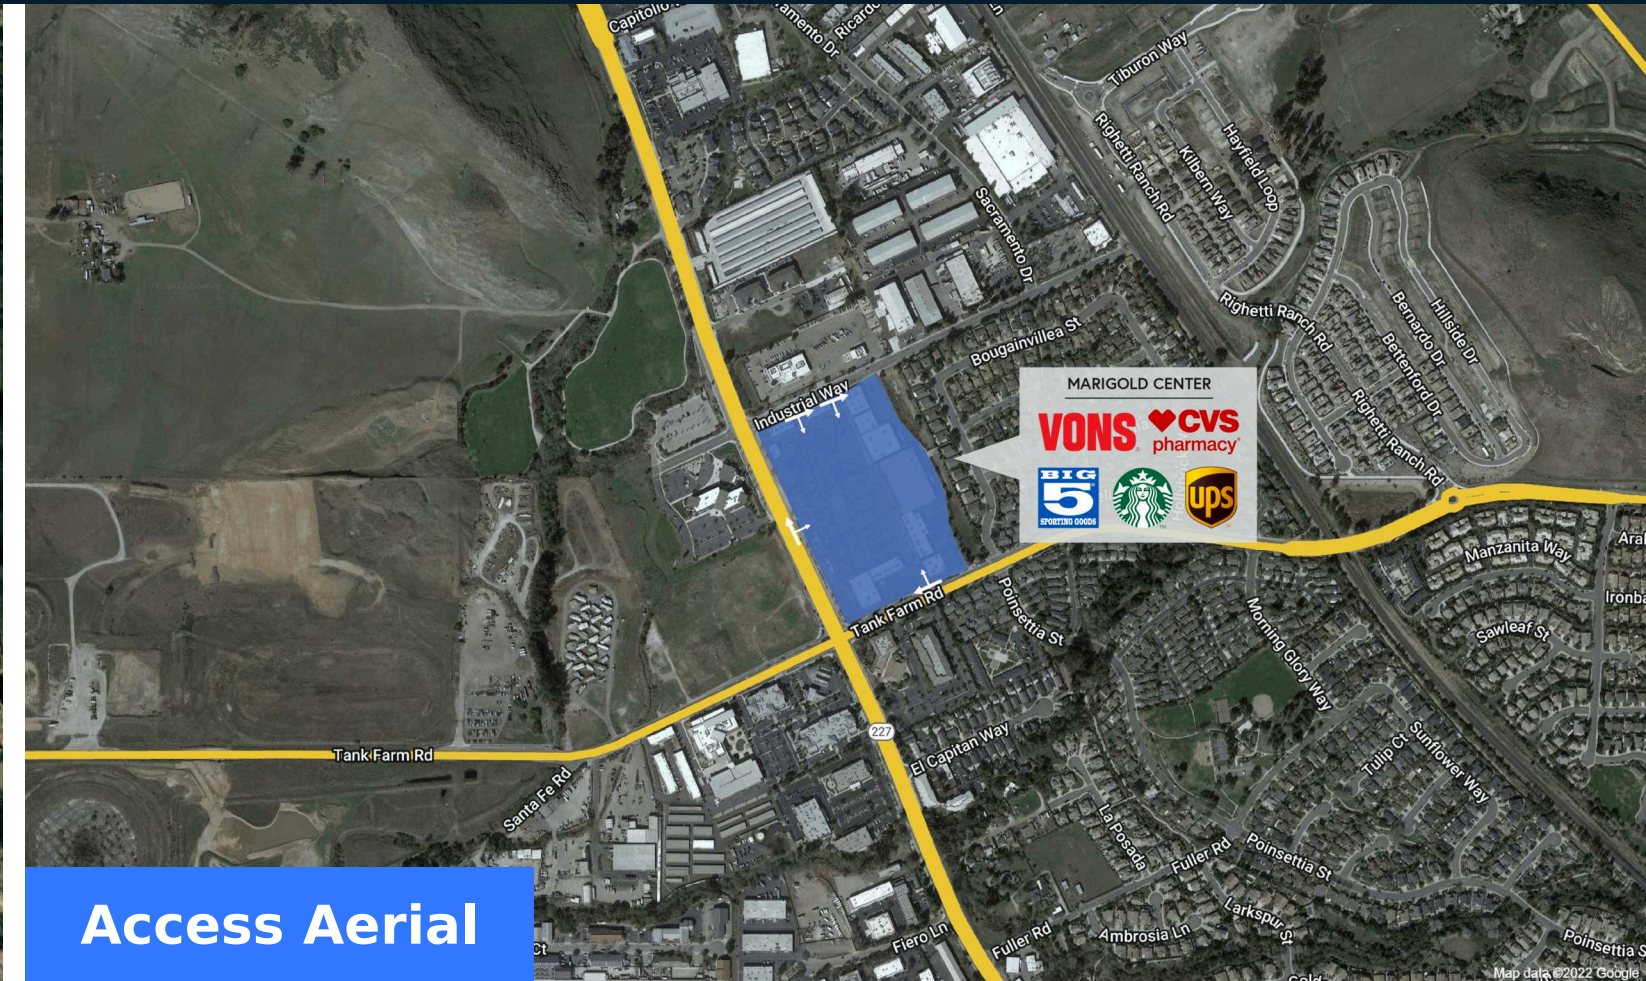

Marigold Center

3810-3980 Broad St, San Luis Obispo, CA 93401

Natalie Wagner
p: 805-232-4550
e: natalie@lockehouse.com

Where It Really Matters.