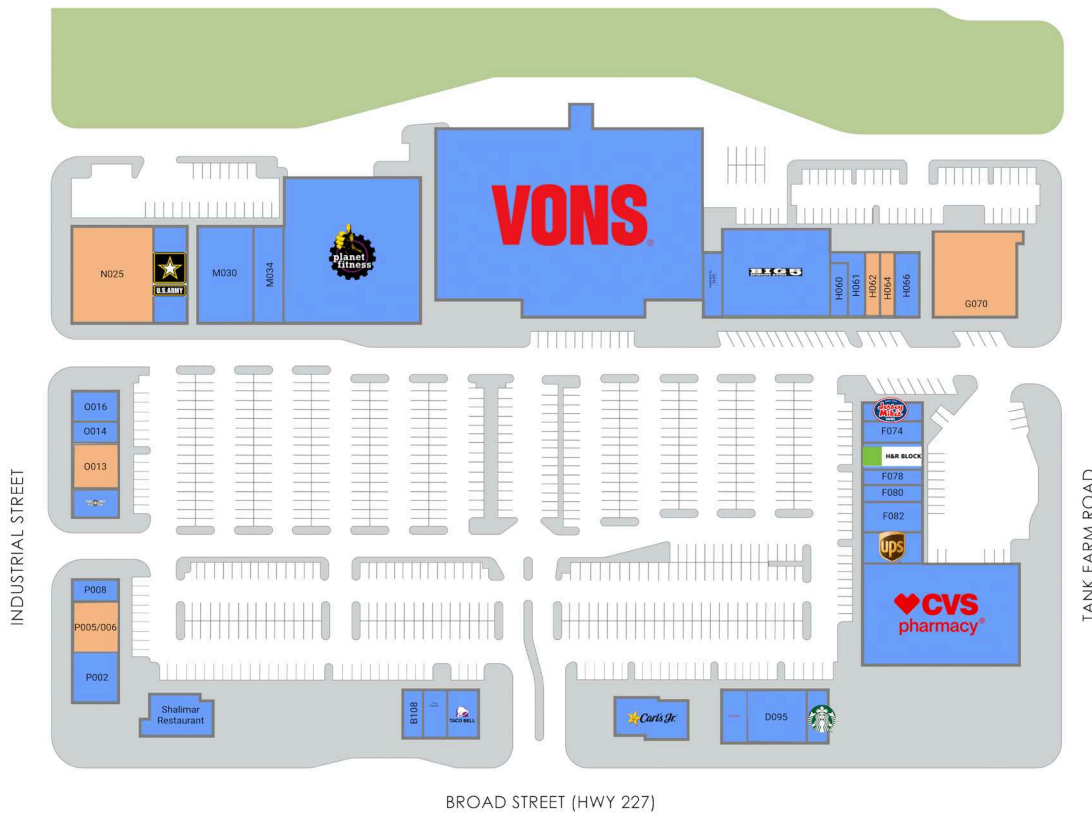

Marigold Center

3810-3980 Broad St,
San Luis Obispo, CA
93401

174,428 SF

Natalie Wagner
p: 805-232-4550
e: natalie@lockhouse.com

Property Summary GLA: 174,428

Highlights

Marigold Center is anchored by Vons, CVS Pharmacy, and Big 5 Sporting Goods and is highly visible and conveniently accessible to more than 15,000 cars per day traveling Broad Street and CA Highway 227. Major retailers in the trade area include Costco, Home Depot, Whole Foods, Target, Dick's Sporting Goods, TJ Maxx, HomeGoods, Cost Plus World Market, Petsmart, Sprouts Farmers Market, H&M, Ross, Kohl's and Urban Outfitters.

Trade Area

	1 Mile	3 Miles	5 Miles
 Population	7,149	35,278	61,451
 No. of Households	2,989	15,370	22,284
 Avg. HH Income	\$159,154	\$131,537	\$123,448

Where It Really Matters.

Marigold Center

3810-3980 Broad St, San Luis Obispo, CA 93401

Natalie Wagner
p: 805-232-4550
e: natalie@lockehouse.com

Where It Really Matters.

Marigold Center

Natalie Wagner
 p: 805-232-4550
 e: natalie@lockehouse.com

AVAILABLE SPACE

Retailers	SF
A110 Shalimar Restaurant	2,771
B104 Taco Bell	1,750
B106 Pizza Republic	1,250
B108 Fresh Donuts	1,000
C103 Carl's Jr.	3,035
D094 Starbucks	1,217
D095 Cottage Urgent Care	3,274
D102 T Mobile	1,494
E090 CVS Pharmacy	16,854
F072 Jersey Mike's Subs	1,240
F074 Panda Massage	1,240
F076 H&R Block	1,448
F078 Marigold Nails	1,748

Retailers	SF
F080 Leased Space	1,050
F082 Leased Space	1,705
F084 The UPS Store	1,748
G070 Available	8,000
H060 Club Smoke Shop	1,094
H061 Leased Space	1,518
H062 Available	1,084
H064 Available	1,084
H066 OneMain Financial Group	1,748
J052 Fantastic Sams	1,300
J058 Big 5 Sporting Goods	9,900
K050 Vons	52,071
L045A Planet Fitness	21,006