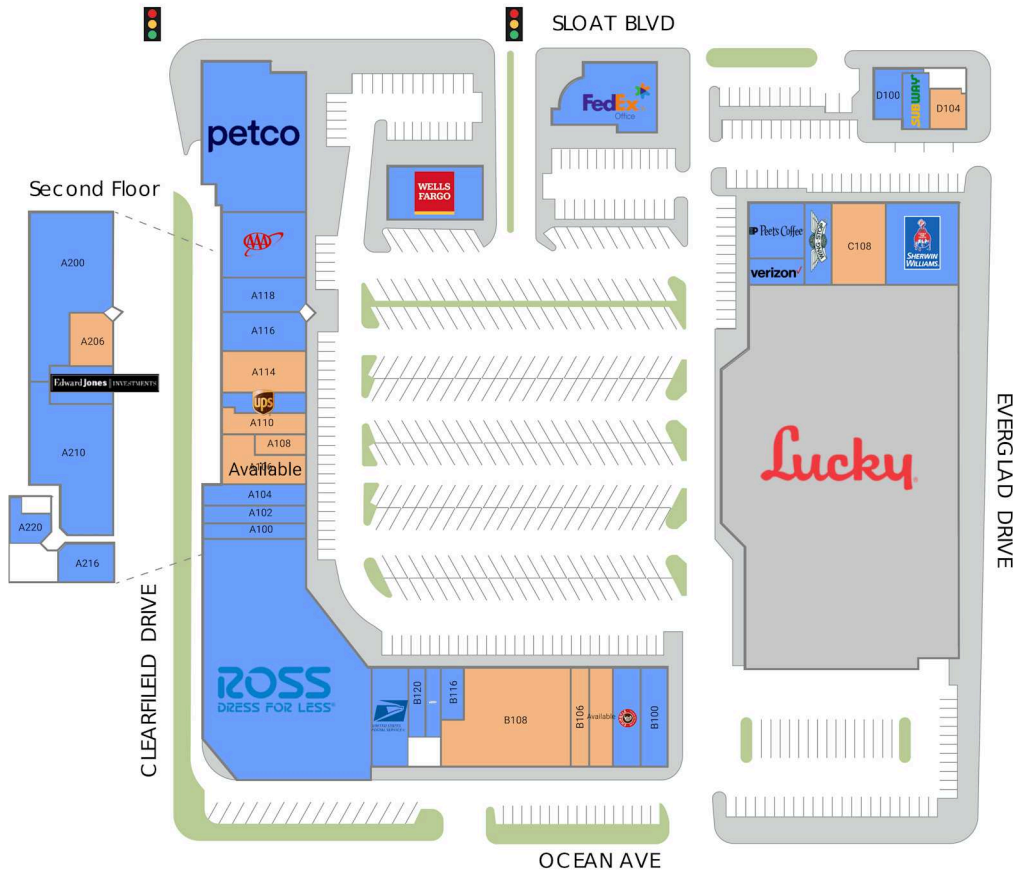

## Highlights

Lakeshore Plaza is a community center located in San Francisco's densely populated Sunset neighborhood and is easily accessible from Sunset Blvd. and 19th Avenue. The center is anchored by Ross Dress for Less and Petco and offers ample parking with a diverse tenant mix.

# Lakeshore Plaza

Chris Homs  
 p: 650-548-2687  
 e: LeaseFWR@lockehouse.com

■ AVAILABLE SPACE

Retailers	SF
A100 The Joint	1,132
A102 Lakeshore Nails	800
A104 Visionarium	1,255
<b>A106 Available</b>	<b>2,231</b>
<b>A108 Available</b>	<b>630</b>
<b>A110 Available</b>	<b>1,728</b>
A112 The UPS Store	1,150
<b>A114 Available</b>	<b>2,532</b>
A116 Leased Space	2,053
A118 Leased Space	2,112
A120 AAA Northern California	3,527
A124 Petco	9,998
A200 Century 21 Realty Alliance	8,728

Retailers	SF
<b>A206 Available</b>	<b>671</b>
A208 Edward Jones	650
A210 UCSF Medical Center	11,134
A216 Lakeshore Dental	1,965
A220 U.S. Marines	922
B100 Noah's Bagels	1,600
B102 Chipotle	1,600
<b>B104 Available</b>	<b>1,577</b>
<b>B106 Available</b>	<b>1,600</b>
<b>B108 Available</b>	<b>8,640</b>
B116 TS Hair Design	800
B118 HearUSA	766
B120 Tea Hut	845