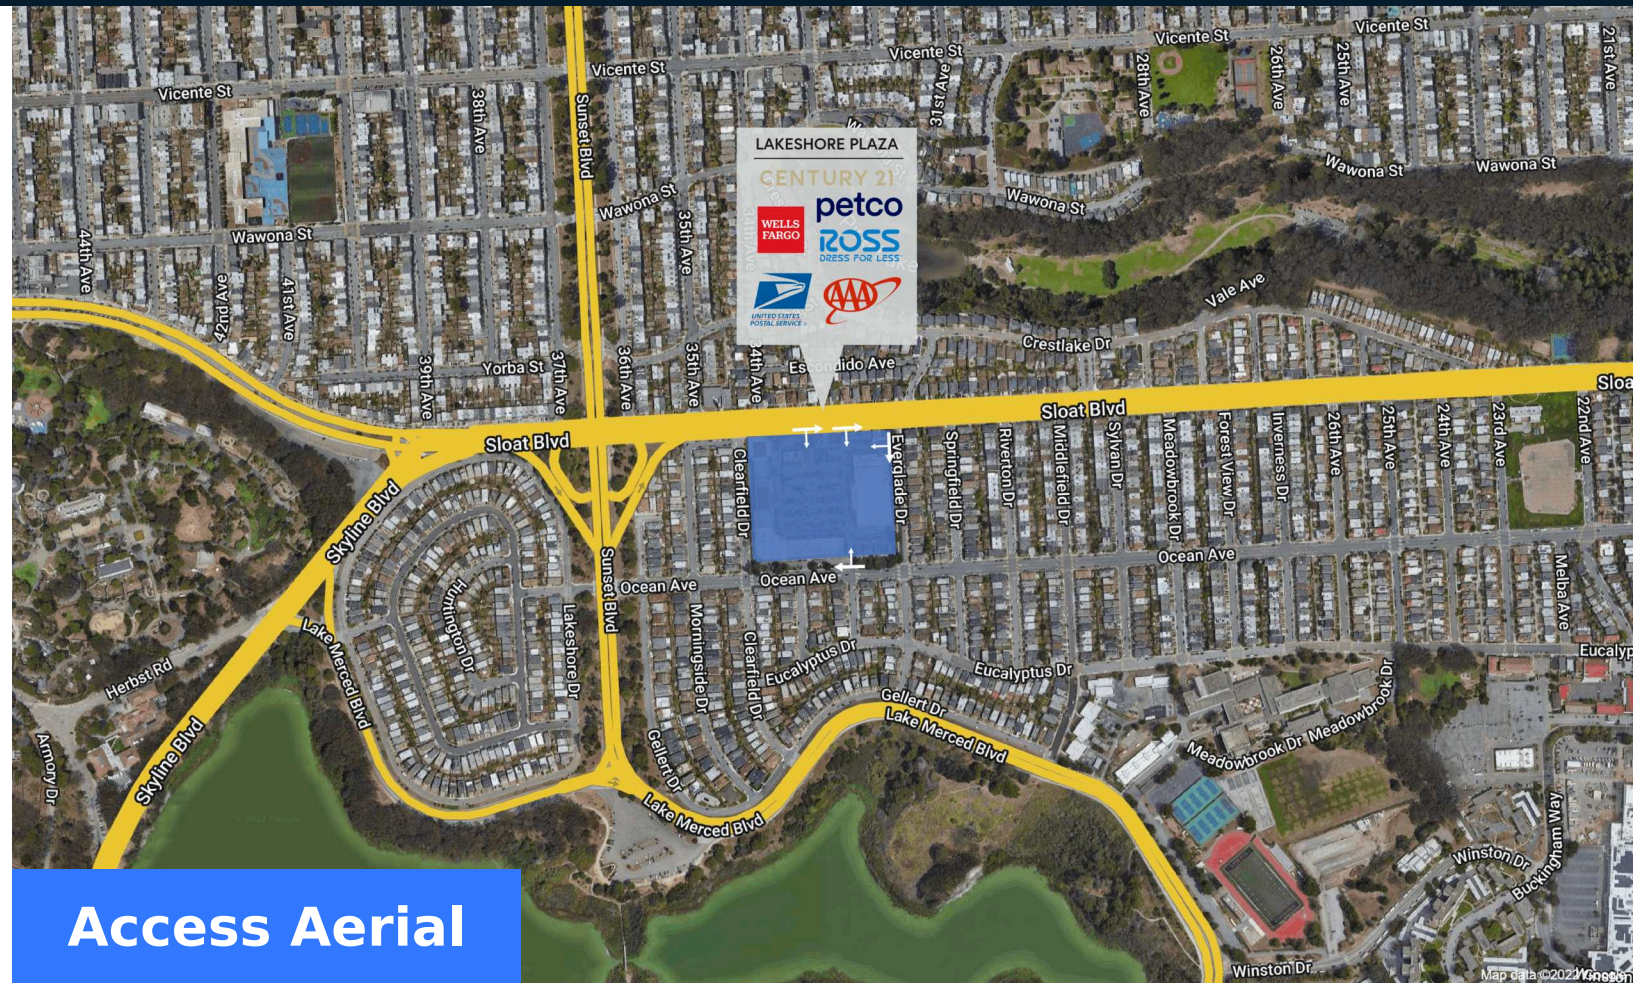

Lakeshore Plaza

1501-1597 Sloat Blvd, San Francisco, CA 94132

Chris Homs
p: 650-548-2687
e: LeaseFWR@lockhouse.com

Where It Really Matters.