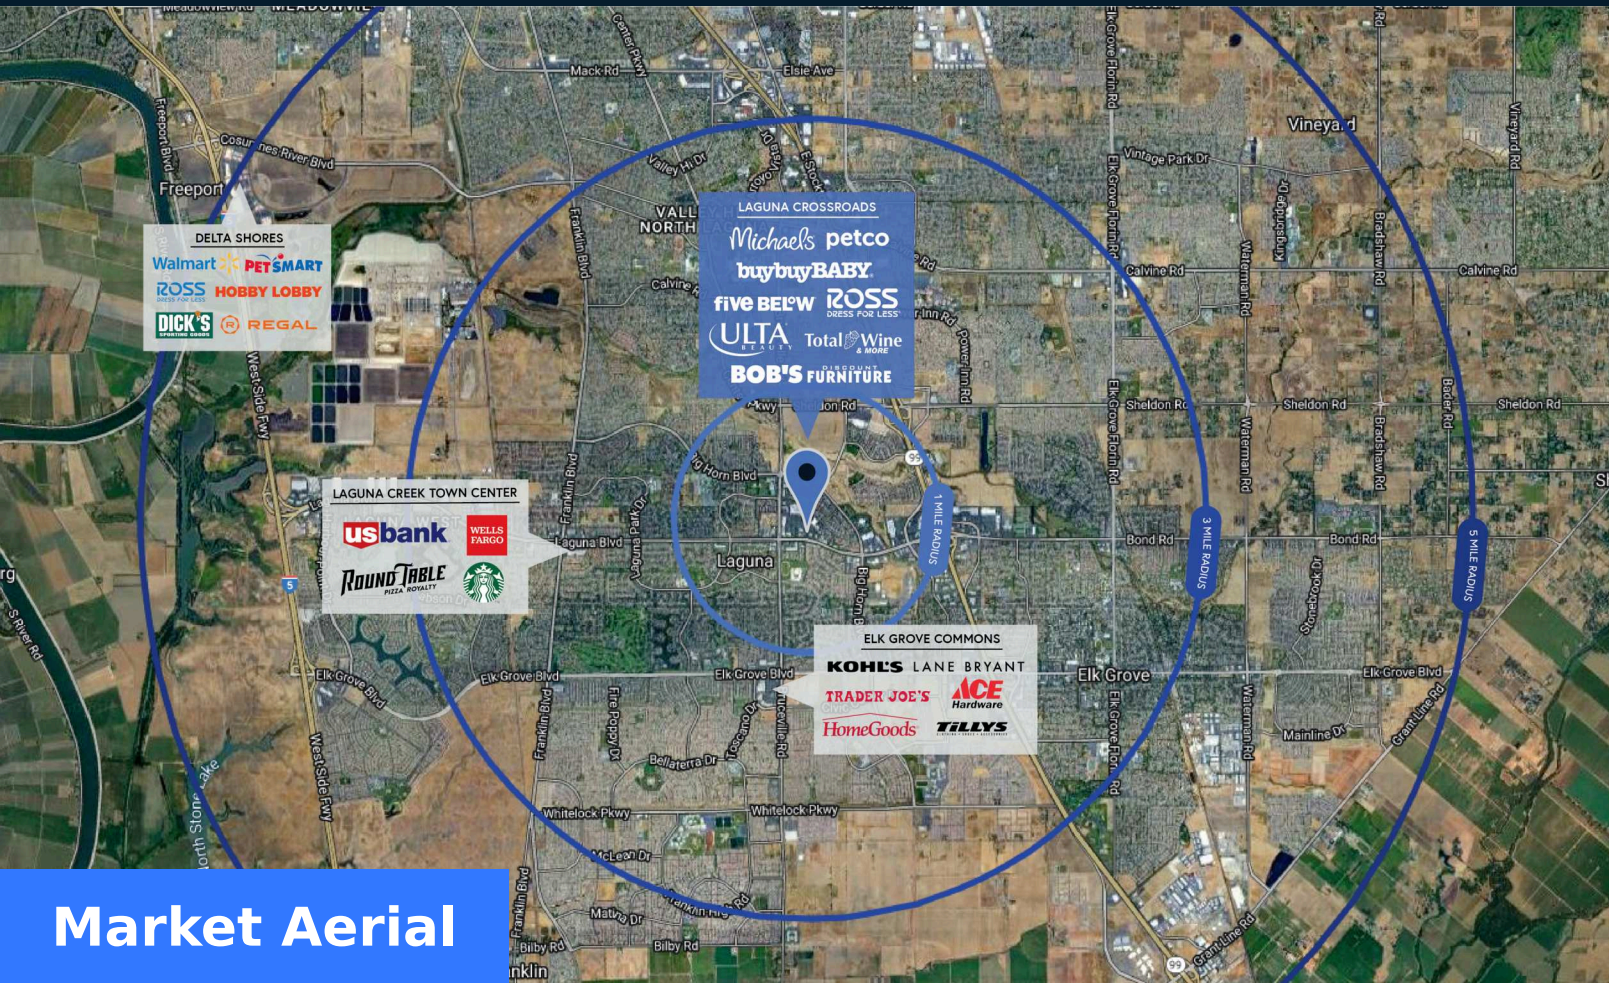

Laguna Crossroads

7401-7727 Laguna Blvd, Elk Grove, CA 95758

Kevin Soares
p: 916-772-1700
e: ksoares@gallire.com

Where It Really Matters.