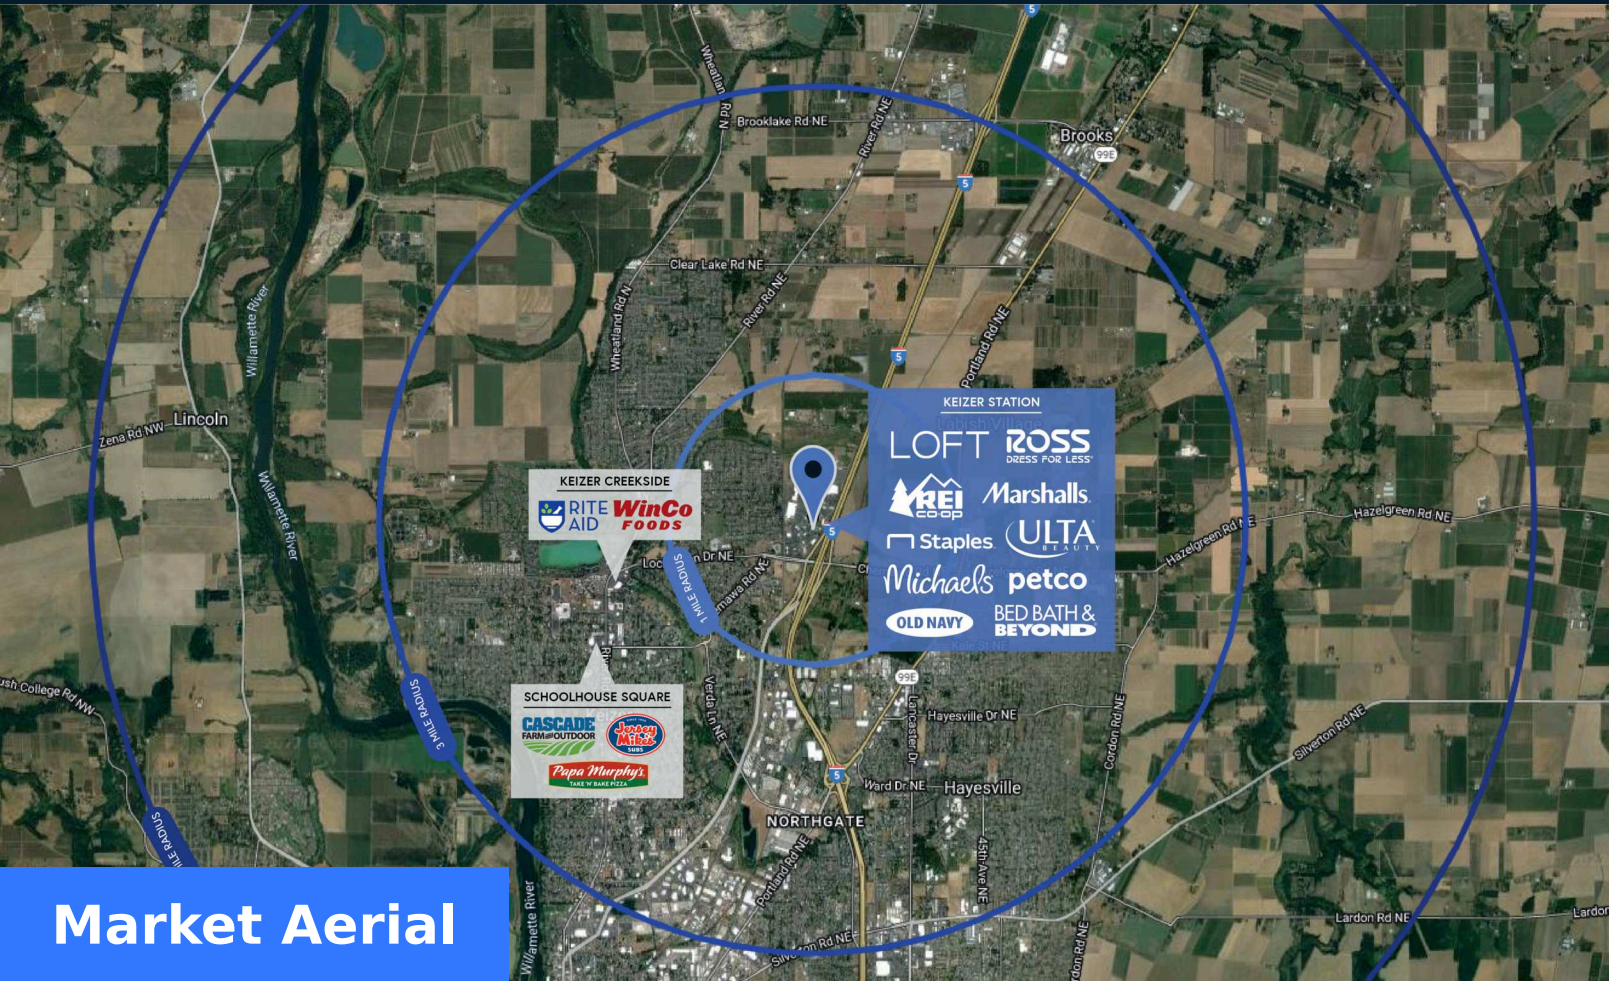

Keizer Station

6185-6497 Keizer Station
Blvd NE,
Keizer, OR 97303

630,470 SF

Kara Phelps
p: 503-245-1400
e: kara@hsmpacific.com

Property Summary GLA: 630,470

Highlights

Keizer Station is conveniently located at the northwest corner of Interstate 5 and Chemawa Road. Visible to approximately 91,100 vehicles per day, this power center offers easy access and visibility from major freeways. The center is anchored by Marshalls, Ulta Beauty, Ross Dress For Less, Old Navy, Petco, and REI.

Trade Area

	1 Mile	3 Miles	5 Miles
Population	6,434	71,295	134,132
No. of Households	2,373	25,533	48,267
Avg. HH Income	\$104,012	\$85,721	\$82,577

Where It Really Matters.

Keizer Station

6185-6497 Keizer Station Blvd NE, Keizer, OR 97303

Kara Phelps
p: 503-245-1400
e: kara@hsmacific.com

Market Aerial

Access Aerial

Where It Really Matters.

Keizer Station

Kara Phelps
 p: 503-245-1400
 e: kara@hsmmpacific.com

AVAILABLE SPACE

Retailers	SF
A101 Xfinity	1,200
A102 Red Wing Shoes	1,449
A105 Available	3,647
ANCA REI	20,430
ANCB Leased Space	12,000
ANCB1 Available	19,500
E1 Subway	1,500
E2 FEDEX	1,800
E3 Aspen Dental	3,175
F1 Starbucks	1,750
F2 Supercuts	867
F3 Phong Shui Nails	800
F4 Jamba Juice	1,200
M1 Staples	20,390
M10 World Market	18,300
M11 Leased Space	28,048
M12A Old Navy	16,992
M12B Maurices	5,080
M12C Chipotle	2,240
M2 GUITAR CENTER	11,000
M3A David's Bridal	5,500
M3B Spencer Gifts	2,054

Retailers	SF
R102 America's Best Contacts & ...	2,781
R103 Edward Jones	630
R104 Taco Del Mar	1,400
R201 Love Love Teriyaki II	2,165
R202 GameStop	1,493
R203 Carhartt	2,749
R301 Kay Jeweler's	1,890
R303 T4	1,192
R304 GNC	1,097
R305 Massage Envy	2,696
R306 Gentle Dental	3,579
R4 Verizon	3,777
R501 AT&T	1,856
R502 Great Clips	967
R503 Designer Nails	945
R601 Mattress Firm	6,400
R602 Available	1,000
R701 Ez Freezy Frozen Yogurt	1,920
R702 OSU Beaver Store	2,000
SHPSB Round Table Pizza	3,787
SHPSC Men's Wearhouse	5,200