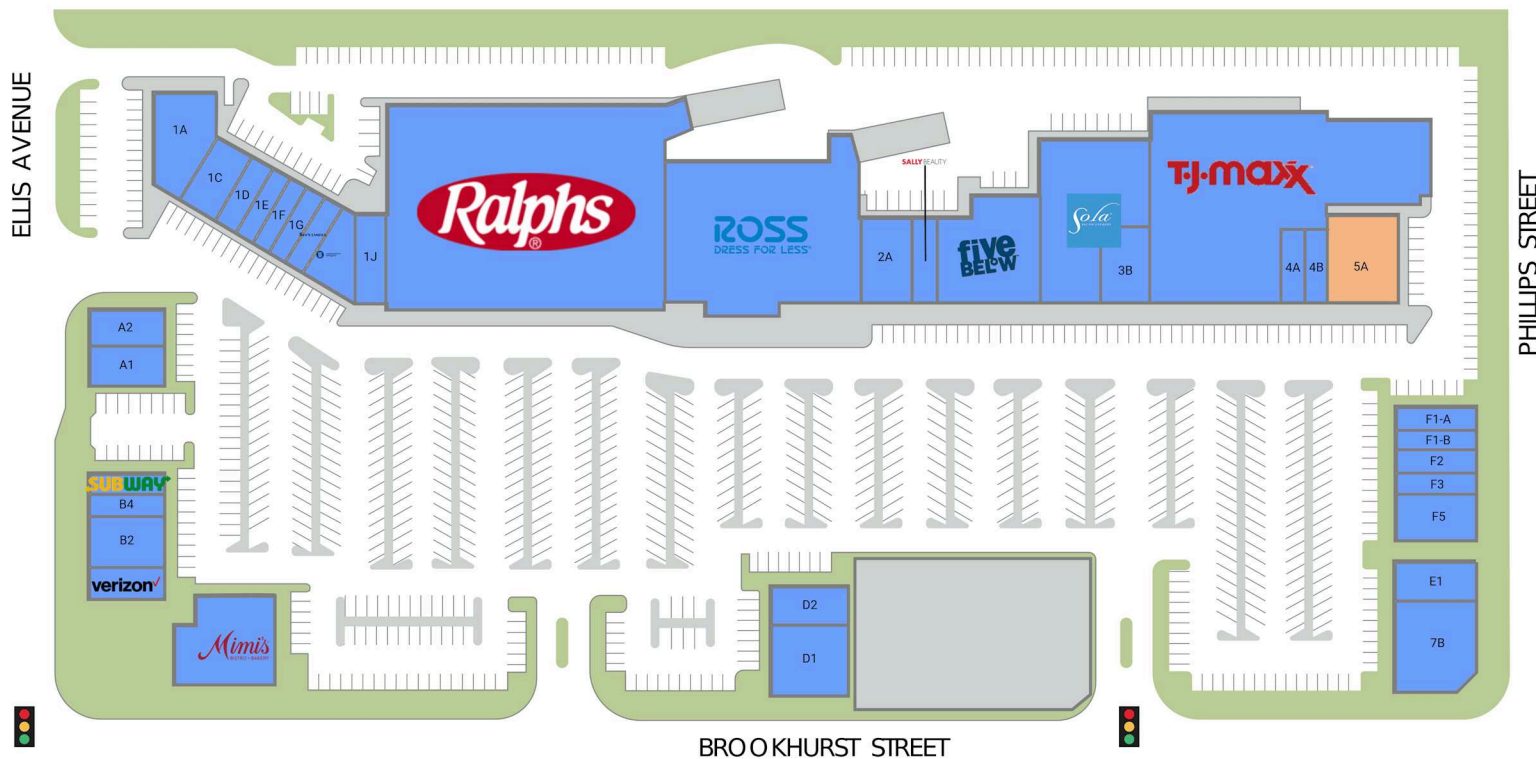

Fountain Valley Promenade

18279-18461 Brookhurst St,
Fountain Valley, CA 92708

190,429 SF

Barclay Harty
p: (949) 640-6678 ext. 20
e: barclay.harty@sra-re.com

Property Summary GLA: 190,429

Highlights

Fountain Valley Promenade is conveniently located at the northwest corner of Brookhurst Street and Ellis Avenue with easy access to the 405 Freeway. Positioned in a prime location on Fountain Valley's main retail corridor, the center is anchored by Ralphs and T.J. Maxx.

■ AVAILABLE SPACE

Retailers	SF	
A1	Yummy Noodle	1,950
A2	Full Moon Sushi	1,950
B1	Verizon Wireless	1,800
B2	Tutoring Club	1,200
B4	Fountain Valley Smoke Shop	1,080
B5	Subway	1,020
D1	Leased Space	3,995
D2	Shin-Sen-Gumi	1,998
E1	Simply Pho Noodle	1,957
F1-A	Paderia Bakehouse	1,225
F1-B	Boba Junkie	1,225
F2	M&D Eyebrow Threading	1,082

Retailers	SF	
F3	Inka Cantina	1,718
F5	Amarith Restaurant Bakeh...	2,800
MAJ1	Ralphs	45,000
MAJ2	Ross Dress for Less	23,674
MAJ3	T.J. MAXX	31,540
PADC1	Mimi's Cafe	7,000
1A	Armed Forces Career Center	4,734
1C	BE CHIC	1,200
1D	Dr. Cooperman Optometry	1,800
1E	Luxury Nails	900
1F	IC Fix Phone Repair	900
1G	Robert F. Childs, DDS	1,200

Retailers	SF	
1H	See's Candies	1,200
1I	WW Studio	1,650
1J	Green Spot Cleaners	1,960
2A	Elements Salon Studios	3,600
2B	Sally Beauty Supply	1,600
2C	Five Below	8,400
3A	Sola Salon Studios	11,743
3B	Origins Massage and Body...	3,257
4A	Leased Space	1,200
4B	One & Last Fashion Shop	1,200
5A	Available	4,800
7B	Shabuya	5,631