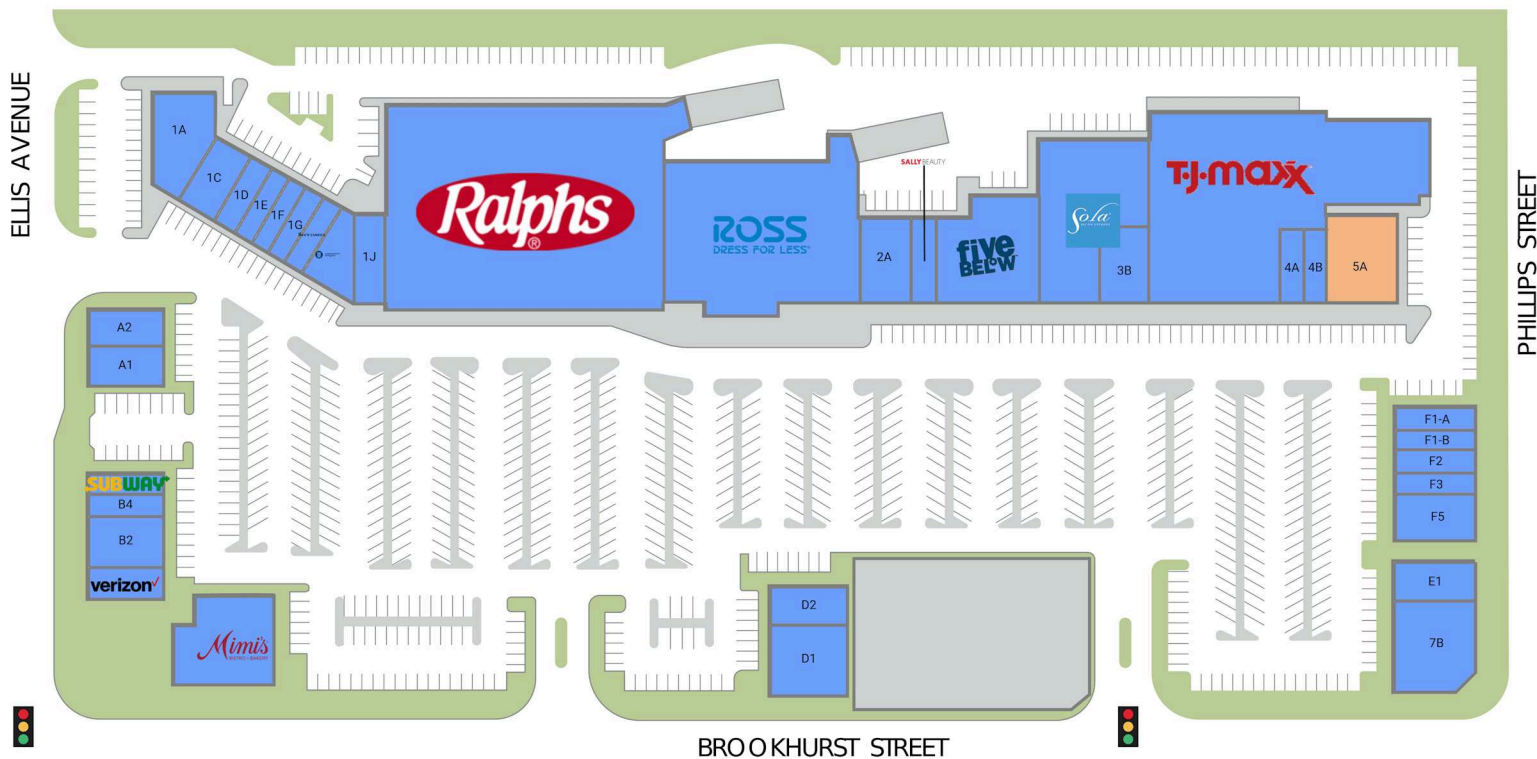

Fountain Valley Promenade

18279-18461 Brookhurst St,
Fountain Valley, CA 92708

190,429 SF

Barclay Harty
p: (949) 640-6678 ext. 20
e: barclay.harty@sra-re.com

Property Summary GLA: 190,429

Highlights

Fountain Valley Promenade is conveniently located at the northwest corner of Brookhurst Street and Ellis Avenue with easy access to the 405 Freeway. Positioned in a prime location on Fountain Valley's main retail corridor, the center is anchored by Ralphs and T.J. Maxx.

■ AVAILABLE SPACE

Retailers	SF	
A1	Yummy Noodle	1,950
A2	Full Moon Sushi	1,950
B1	Verizon Wireless	1,800
B2	Tutoring Club	1,200
B4	Fountain Valley Smoke Shop	1,080
B5	Subway	1,020
D1	Leased Space	3,995
D2	Shin-Sen-Gumi	1,998
E1	Simply Pho Noodle	1,957
F1-A	Paderia Bakehouse	1,225
F1-B	Boba Junkie	1,225
F2	M&D Eyebrow Threading	1,082

Retailers	SF	
F3	Inka Cantina	1,718
F5	Amarith Restaurant Bakeh...	2,800
MAJ1	Ralphs	45,000
MAJ2	Ross Dress for Less	23,674
MAJ3	T.J. MAXX	31,540
PADC1	Mimi's Cafe	7,000
1A	Armed Forces Career Center	4,734
1C	BE CHIC	1,200
1D	Dr. Cooperman Optometry	1,800
1E	Luxury Nails	900
1F	IC Fix Phone Repair	900
1G	Robert F. Childs, DDS	1,200

Retailers	SF	
1H	See's Candies	1,200
1I	WW Studio	1,650
1J	Green Spot Cleaners	1,960
2A	Elements Salon Studios	3,600
2B	Sally Beauty Supply	1,600
2C	Five Below	8,400
3A	Sola Salon Studios	11,743
3B	Origins Massage and Body...	3,257
4A	Leased Space	1,200
4B	One & Last Fashion Shop	1,200
5A	Available	4,800
7B	Shabuya	5,631