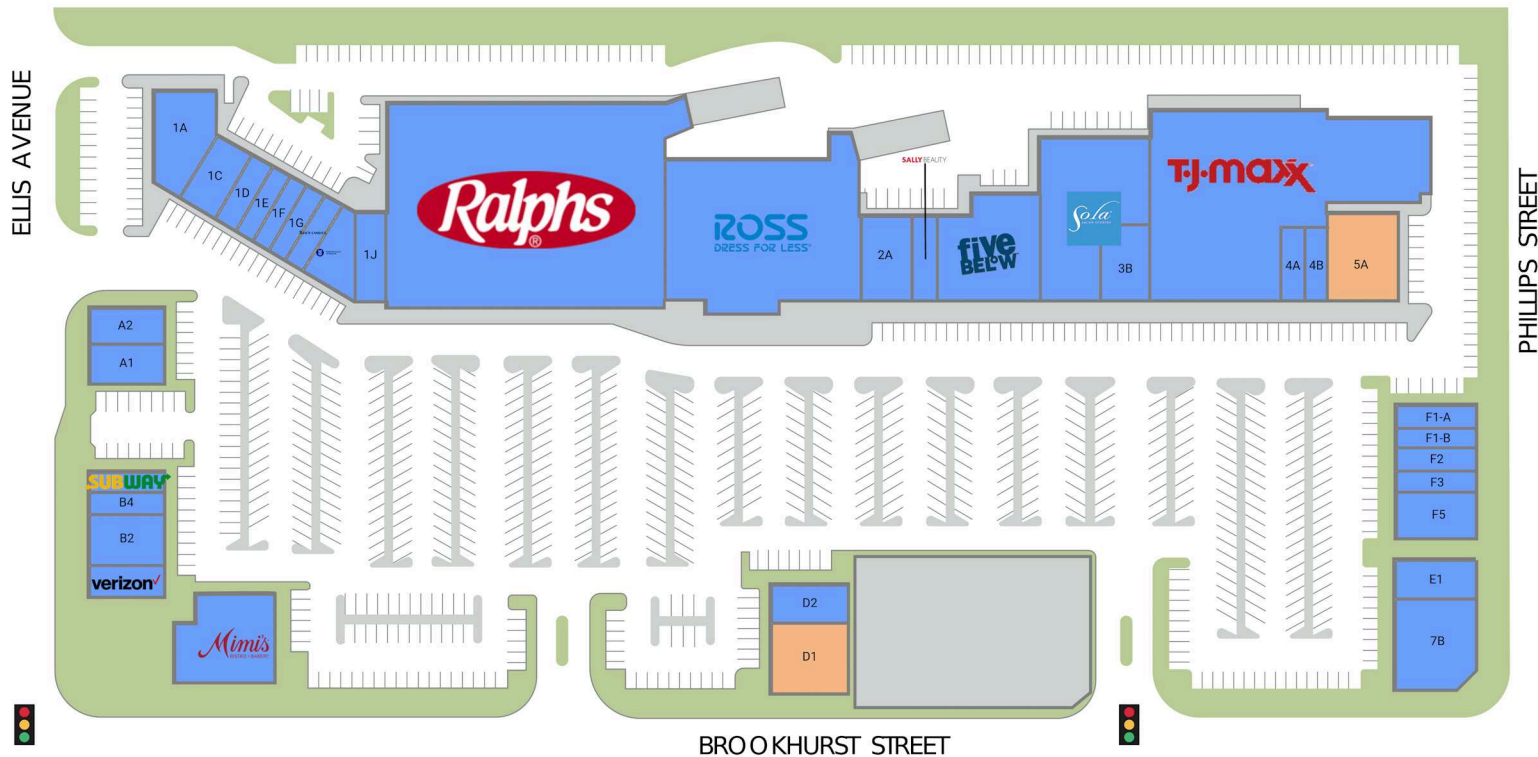

## Highlights

Fountain Valley Promenade is conveniently located at the northwest corner of Brookhurst Street and Ellis Avenue with easy access to the 405 Freeway. Positioned in a prime location on Fountain Valley's main retail corridor, the center is anchored by Ralphs and T.J. Maxx.

# Fountain Valley Promenade

Barclay Harty  
 p: (949) 640-6678 ext. 20  
 e: barclay.harty@sra-re.com

■ AVAILABLE SPACE

Retailers	SF
A1 Yummy Noodle	1,950
A2 Full Moon Sushi	1,950
B1 Verizon Wireless	1,800
B2 Tutoring Club	1,200
B4 Fountain Valley Smoke Shop	1,080
B5 Subway	1,020
<b>D1 Available</b>	<b>3,995</b>
D2 Shin-Sen-Gumi	1,998
E1 Simply Pho Noodle	1,957
F1-A Paderia Bakehouse	1,225
F1-B Boba Junkie	1,225
F2 M&D Eyebrow Threading	1,082

Retailers	SF
F3 Inka Cantina	1,718
F5 Amarith Restaurant   Bakeh...	2,800
MAJ1 Ralphs	45,000
MAJ2 Ross Dress for Less	23,714
MAJ3 T.J. MAXX	31,540
PADC1 Mimi's Cafe	7,000
1A Armed Forces Career Center	4,734
1C BE CHIC	1,200
1D Dr. Cooperman Optometry	1,800
1E Luxury Nails	900
1F IC Fix Phone Repair	900
1G Robert F. Childs, DDS	1,200

Retailers	SF
1H See's Candies	1,200
1I WW Studio	1,650
1J Green Spot Cleaners	1,960
2A Elements Salon Studios	3,600
2B Sally Beauty Supply	1,600
2C Five Below	8,400
3A Sola Salon Studios	11,743
3B Origins Massage and Body...	3,257
4A Leased Space	1,200
4B One & Last Fashion Shop	1,200
<b>5A Available</b>	<b>4,800</b>
7B Shabuya	5,631