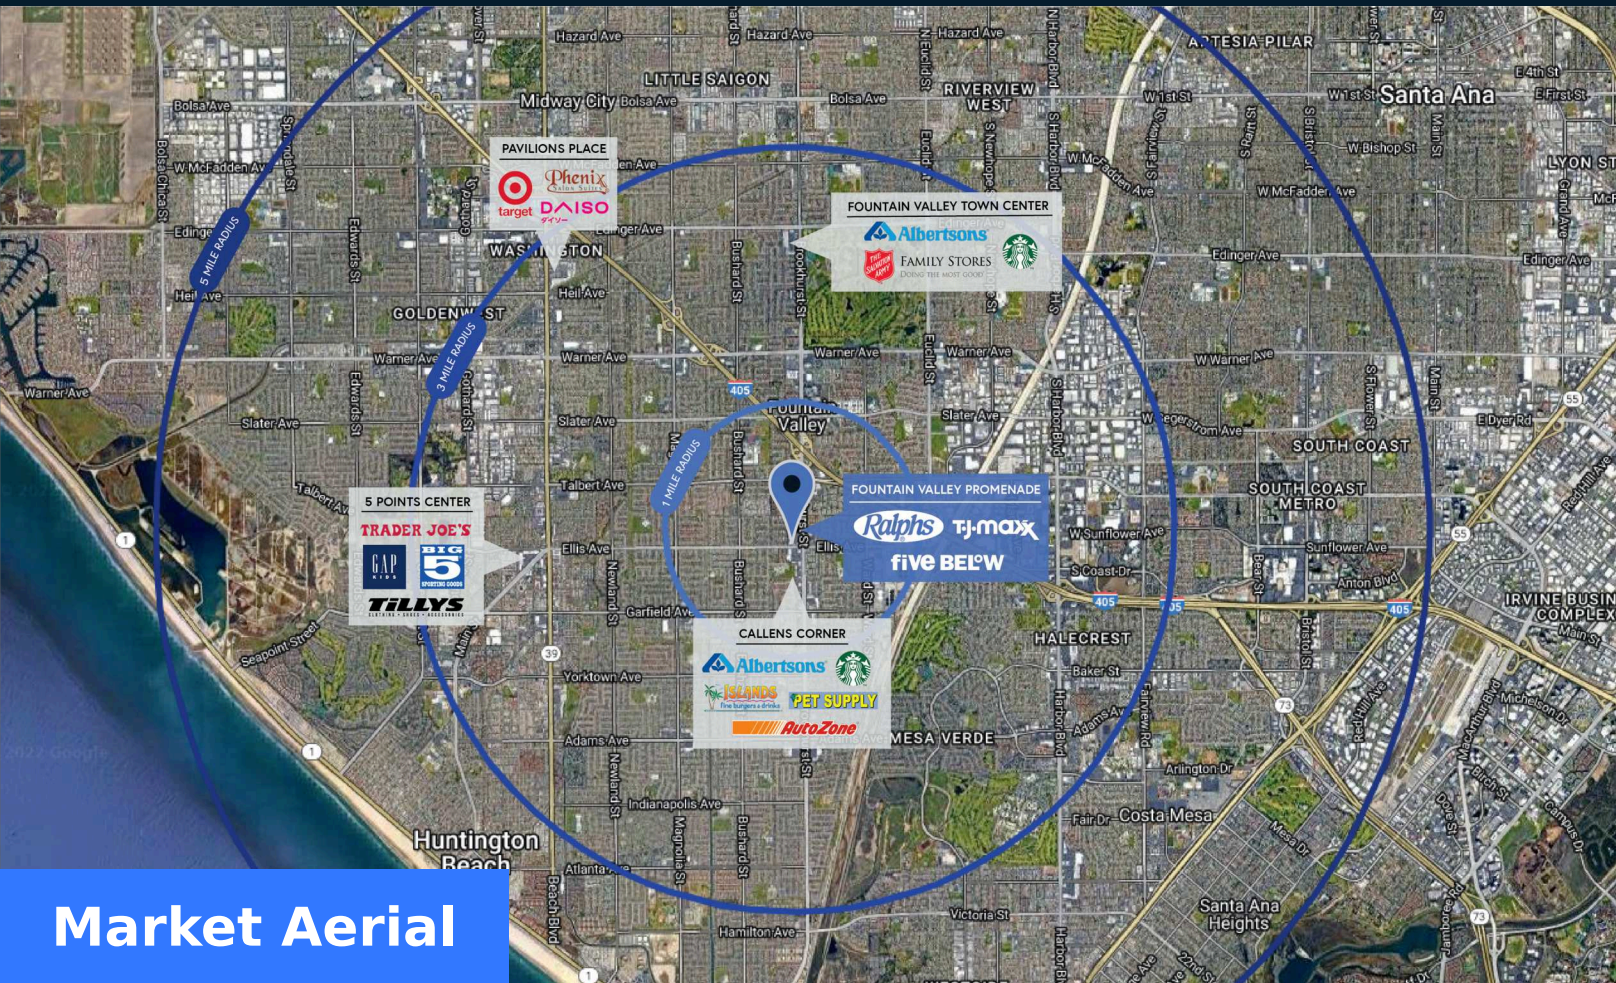

Fountain Valley Promenade

18279-18461 Brookhurst St, Fountain Valley, CA 92708

Barclay Harty
p: (949) 640-6678 ext. 20
e: barclay.harty@sra-re.com

Where It Really Matters.