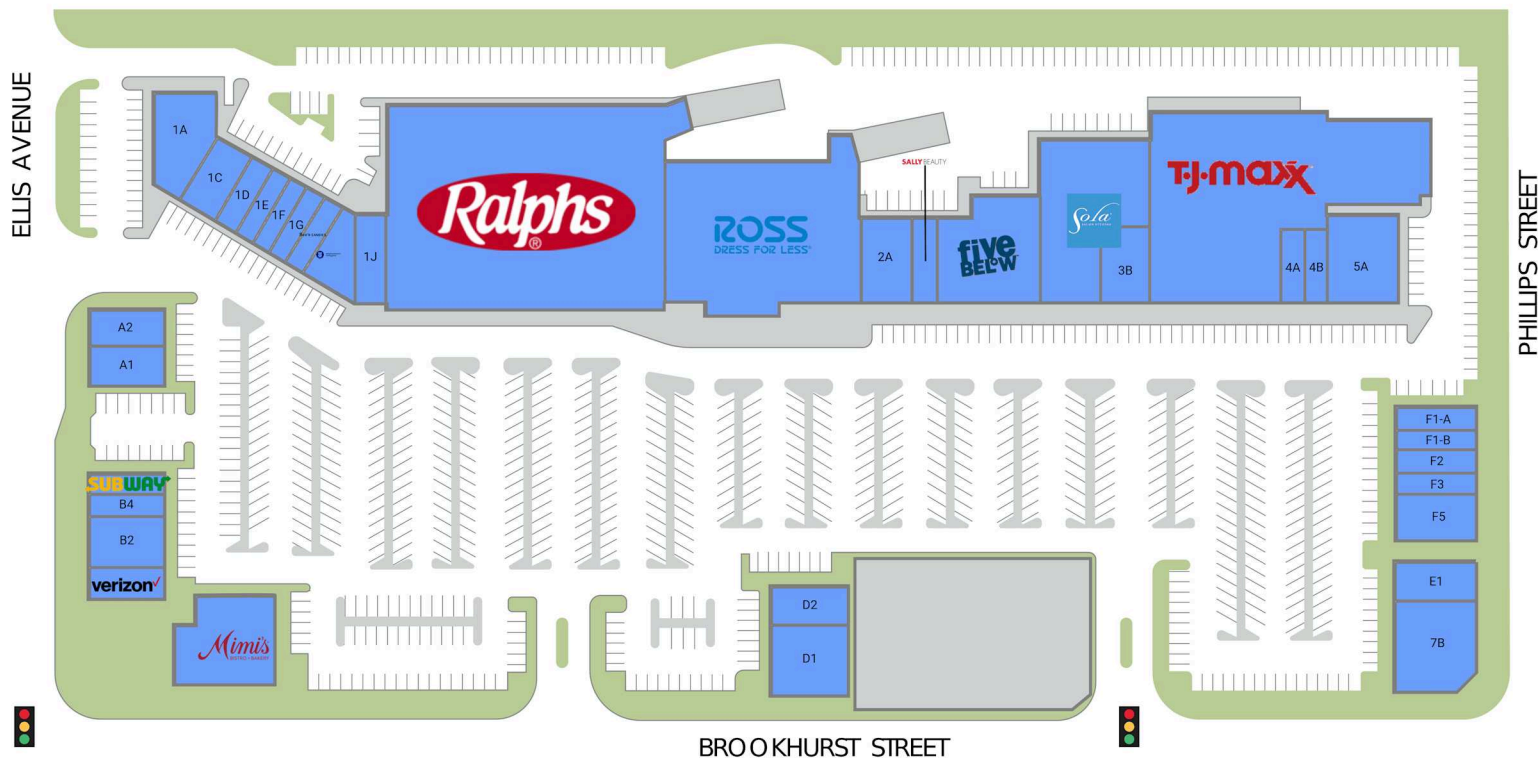

Fountain Valley Promenade

18279-18461 Brookhurst St,
Fountain Valley, CA 92708

190,429 SF

Barclay Harty
p: (949) 640-6678 ext. 20
e: barclay.harty@sra-re.com

Property Summary GLA: 190,429

Highlights

Fountain Valley Promenade is conveniently located at the northwest corner of Brookhurst Street and Ellis Avenue with easy access to the 405 Freeway. Positioned in a prime location on Fountain Valley's main retail corridor, the center is anchored by Ralphs and T.J. Maxx.

■ AVAILABLE SPACE

Retailers	SF	
A1	Yummy Noodle	1,950
A2	Full Moon Sushi	1,950
B1	Verizon Wireless	1,800
B2	Tutoring Club	1,200
B4	Fountain Valley Smoke Shop	1,080
B5	Subway	1,020
D1	Leased Space	3,995
D2	Shin-Sen-Gumi	1,998
E1	Simply Pho Noodle	1,957
F1-A	Paderia Bakehouse	1,225
F1-B	Boba Junkie	1,225
F2	M&D Eyebrow Threading	1,082

Retailers	SF	
F3	Inka Cantina	1,718
F5	Amarith Restaurant Bakeh...	2,800
MAJ1	Ralphs	45,000
MAJ2	Ross Dress for Less	23,674
MAJ3	T.J. MAXX	31,540
PADC1	Mimi's Cafe	7,000
1A	Armed Forces Career Center	4,734
1C	BE CHIC	1,200
1D	Dr. Cooperman Optometry	1,800
1E	Luxury Nails	900
1F	IC Fix Phone Repair	900
1G	Robert F. Childs, DDS	1,200

Retailers	SF	
1H	See's Candies	1,200
1I	WW Studio	1,650
1J	Green Spot Cleaners	1,960
2A	Elements Salon Studios	3,600
2B	Sally Beauty Supply	1,600
2C	Five Below	8,400
3A	Sola Salon Studios	11,743
3B	Origins Massage and Body...	3,257
4A	Leased Space	1,200
4B	One & Last Fashion Shop	1,200
5A	Leased Space	4,800
7B	Shabuya	5,631