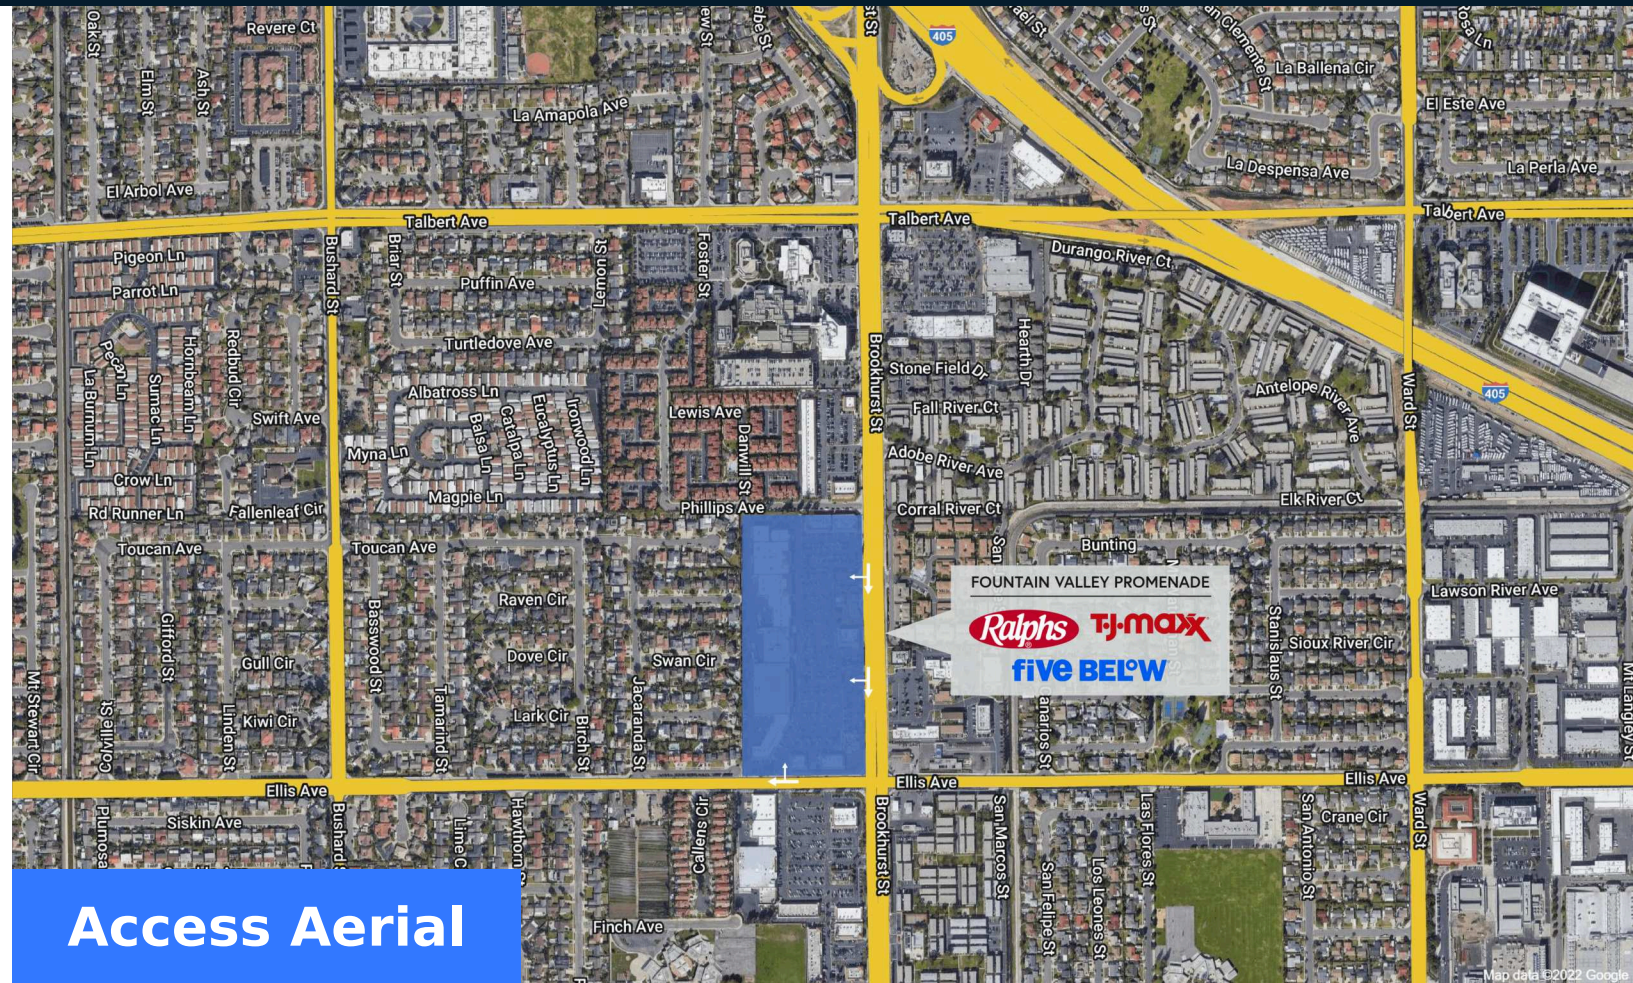

Fountain Valley Promenade

18279-18461 Brookhurst St, Fountain Valley, CA 92708

Barclay Harty
p: (949) 640-6678 ext. 20
e: barclay.harty@sra-re.com

Where It Really Matters.