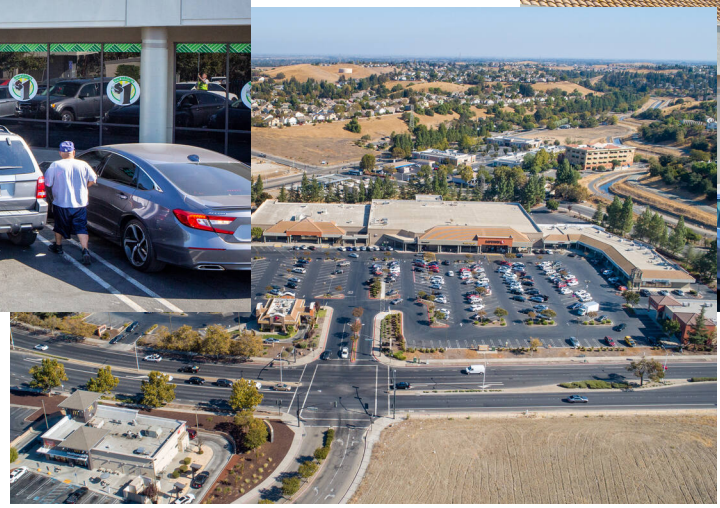

# Antioch Crossings

3303-3457 Deer Valley Rd,  
Antioch, CA 94531

136,244 SF

Stephen Rusher  
p: (408) 400-3555  
e: srusher@theeoniccompany.com

Property Summary GLA: 136,244

## Highlights

Antioch Crossings is conveniently located at the southeast corner of Hillcrest Avenue and Deer Valley Road. The center is anchored by Safeway along with Dollar Tree and Starbucks. Antioch Crossings is strategically located near Antioch Station and the East Contra Costa BART extension.

# Antioch Crossings

3303-3457 Deer Valley Rd, Antioch, CA 94531

Stephen Rusher  
p: (408) 400-3555  
e: srusher@theconiccompany.com

Where It Really Matters.

# Antioch Crossings

Stephen Rusher  
 p: (408) 400-3555  
 e: srusher@theconiccompany.com

■ AVAILABLE SPACE

Retailers	SF
<b>A10</b> Available	<b>986</b>
<b>A11</b> Available	<b>1,050</b>
<b>A5</b> Dollar Tree	<b>9,152</b>
<b>A6</b> Available	<b>1,280</b>
<b>A7</b> Subway	<b>1,280</b>
<b>A8</b> Available	<b>1,280</b>
<b>A9</b> Heavenly Spa & Salon	<b>1,280</b>
<b>B1</b> Liberty Tax Services	<b>992</b>
<b>B10</b> Available	<b>1,600</b>