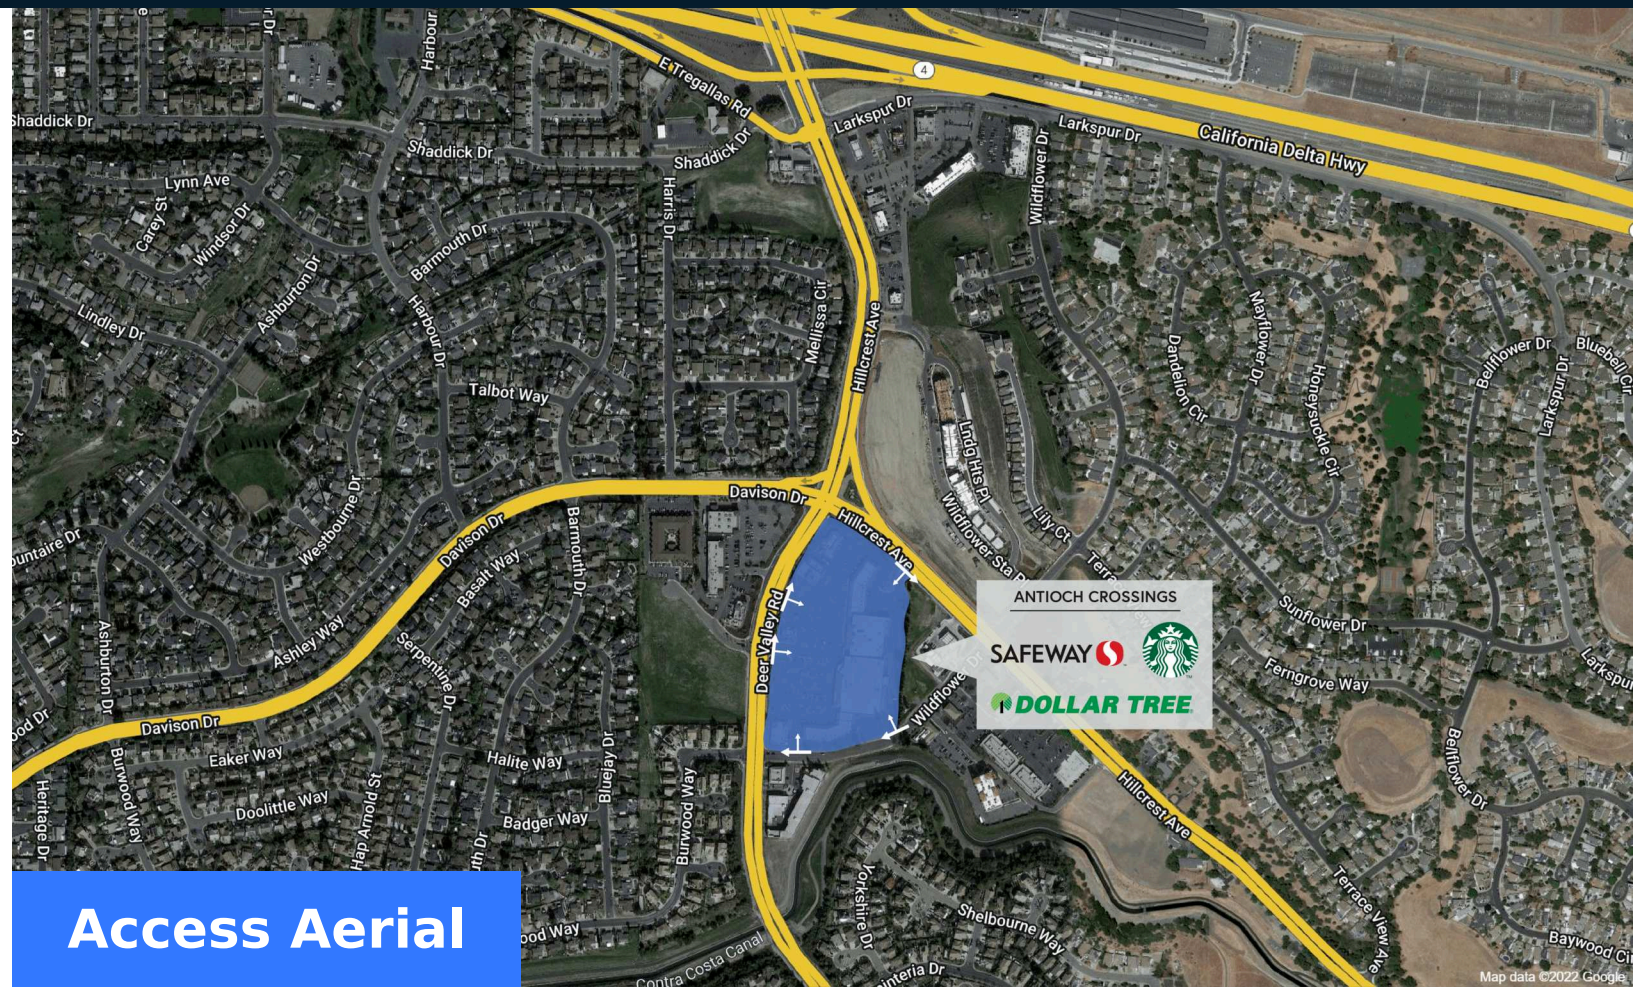

## Highlights

Antioch Crossings is conveniently located at the southeast corner of Hillcrest Avenue and Deer Valley Road. The center is anchored by Safeway along with Dollar Tree and Starbucks. Antioch Crossings is strategically located near Antioch Station and the East Contra Costa BART extension.

# Antioch Crossings

3303-3457 Deer Valley Rd, Antioch, CA 94531

Stephen Rusher  
p: (408) 400-3555  
e: srusher@theconiccompany.com

Where It Really Matters.

# Antioch Crossings

Stephen Rusher  
 p: (408) 400-3555  
 e: srusher@theconiccompany.com

■ AVAILABLE SPACE

Retailers	SF
<b>A10</b> Available	<b>986</b>
<b>A11</b> Available	<b>1,050</b>
<b>A5</b> Dollar Tree	<b>9,152</b>
<b>A6</b> Available	<b>1,280</b>
<b>A7</b> Subway	<b>1,280</b>
<b>A8</b> Available	<b>1,280</b>
<b>A9</b> Heavenly Spa & Salon	<b>1,280</b>
<b>B1</b> Liberty Tax Services	<b>992</b>
<b>B10</b> Available	<b>1,600</b>