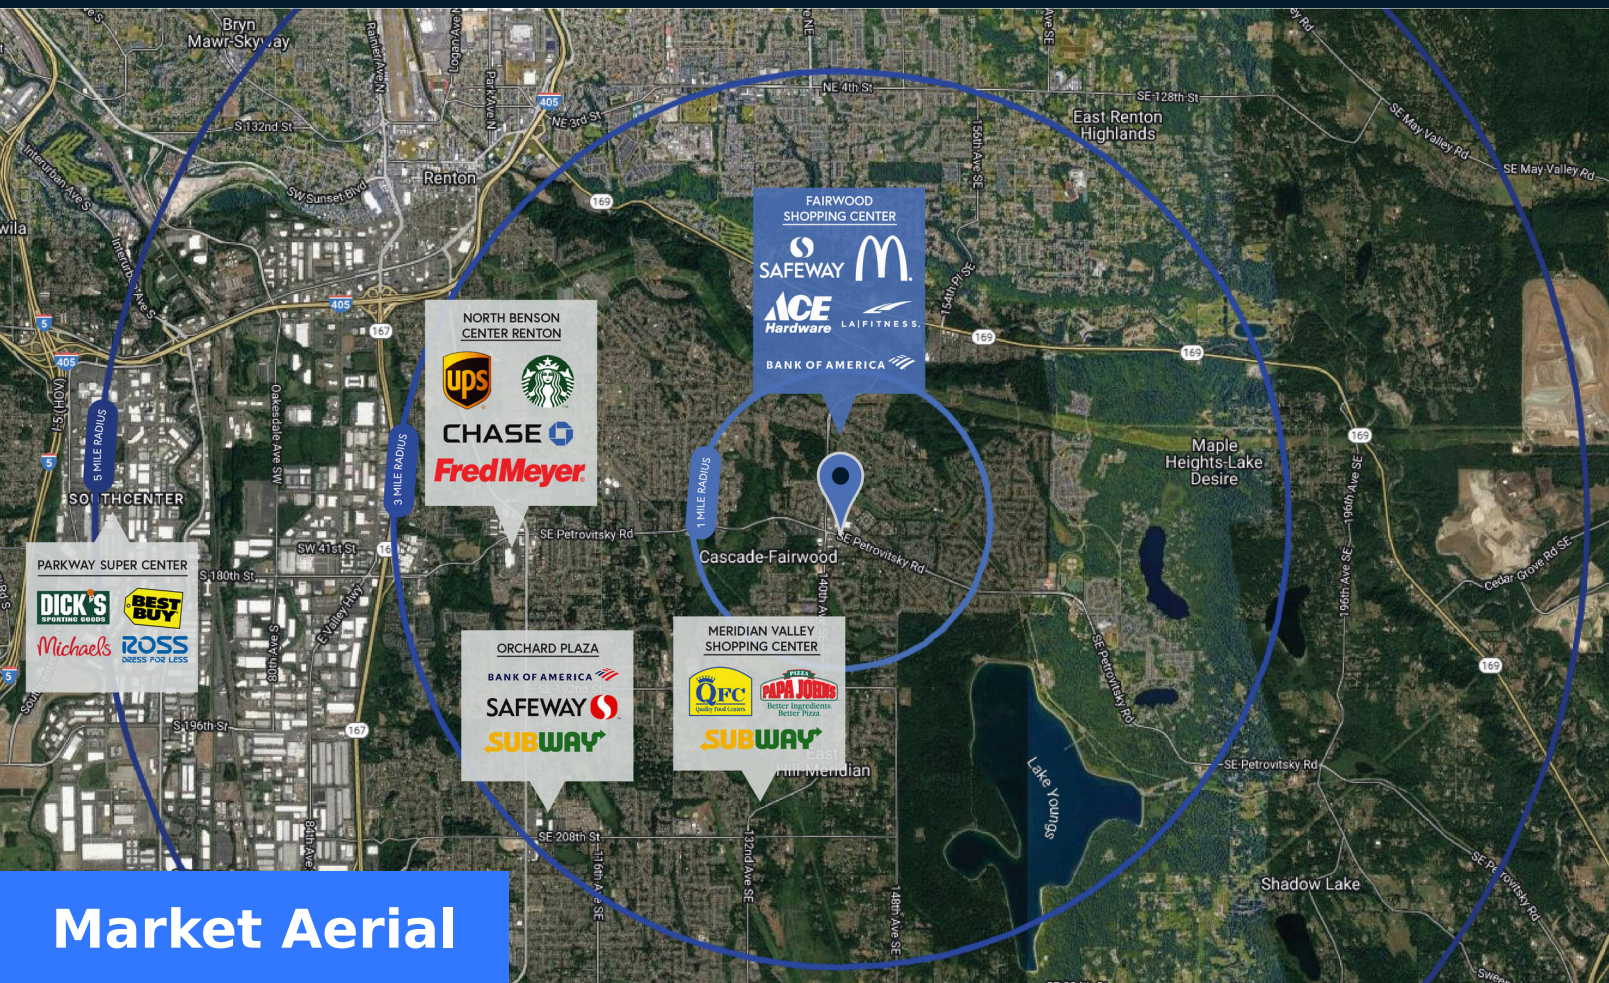

Fairwood Shopping Center

17230 140th Avenue, SE, Renton, WA 98058

Justice Knox

p: 253-471-5501

e: jknox@firstwesternproperties.com

Where It Really Matters.