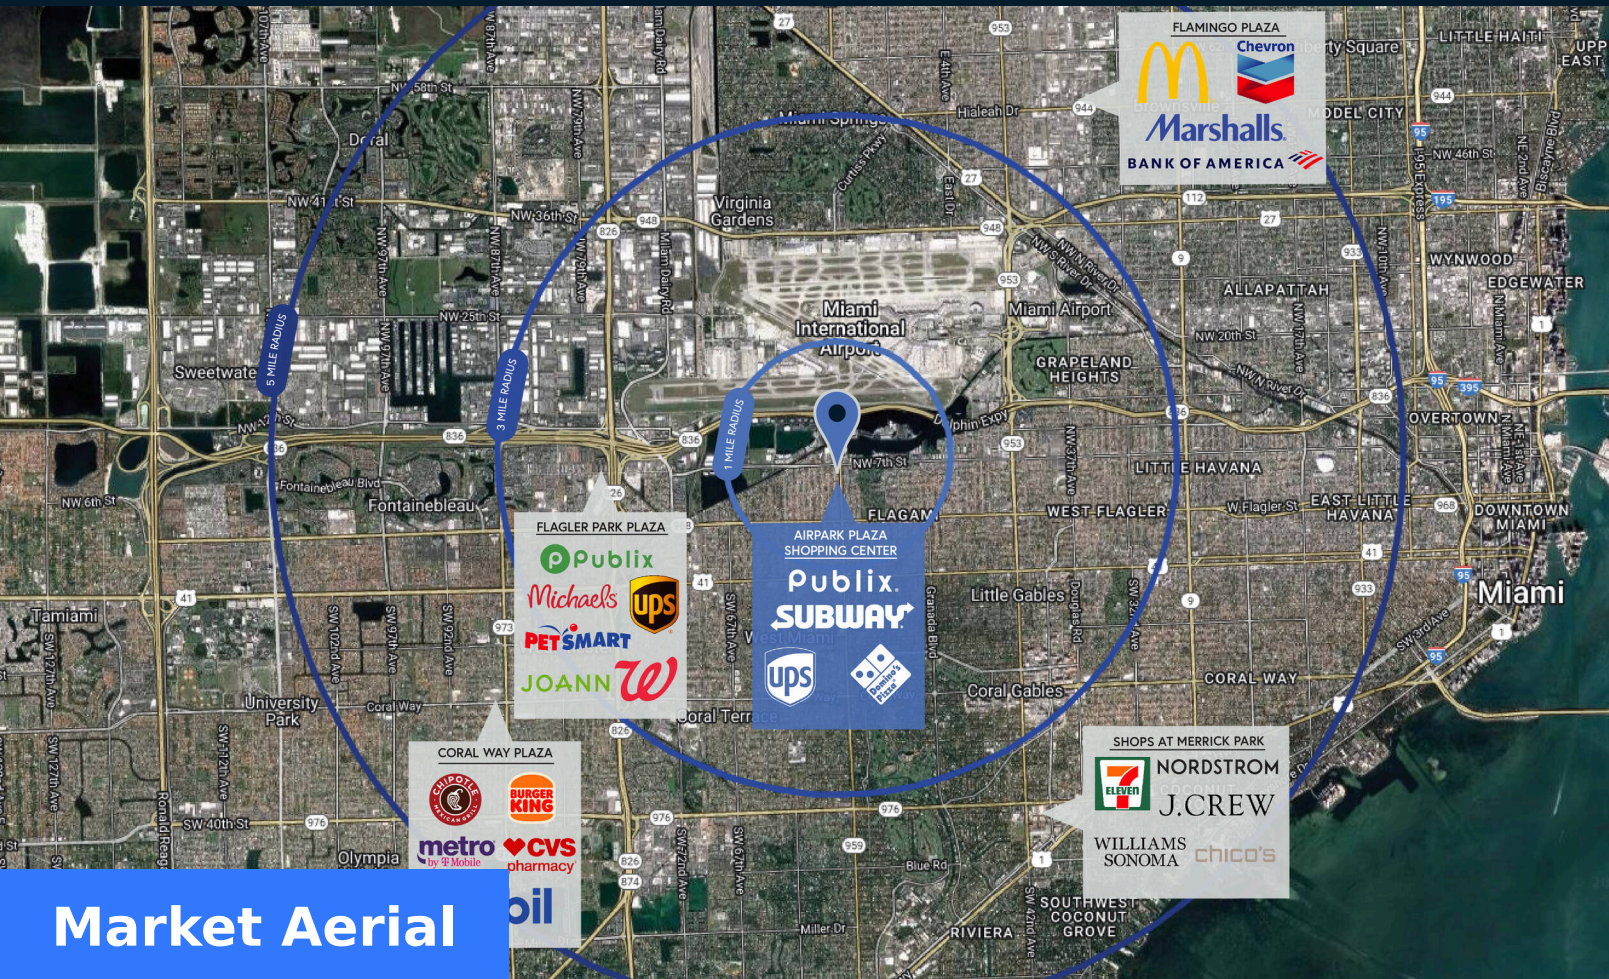

Airpark Plaza Shopping Center

AIRPARK PLAZA SHOPPING CENTER,
Miami, FL 33126

171,445 SF

Ashley Thornburg
p: 305-726-8431
e: ashley@elevatedcre.com

Property Summary GLA: 171,445

Highlights

Airpark Plaza is a stalwart community shopping center located on the hard corner of NW 57th Street and NW 7th Street in Miami, FL. The center is well merchandised with national and regional retailers such as Publix, Burlington Coat Factory, and WSS, and is adjacent to Metropolitan Hospital and just south of Miami International Airport.

Trade Area

	1 Mile	3 Mile	5 Mile
Population	24,154	171,698	560,176
No. of Households	9,398	64,899	211,963
Avg. HH Income	\$64,310	\$88,195	\$85,089

Where It Really Matters.

Airpark Plaza Shopping Center

AIRPARK PLAZA SHOPPING CENTER, Miami, FL 33126

Ashley Thornburg
 p: 305-726-8431
 e: ashley@elevatedcre.com

Where It Really Matters.

Airpark Plaza Shopping Center

Ashley Thornburg
 p: 305-726-8431
 e: ashley@elevatedcre.com

■ AVAILABLE SPACE

Retailers	SF
Pad1 Burger King	3,250
Pad2 TD Bank	3,250
01 The Wash Bowl	1,204
02 Dr. Eduardo Diaz Pediatrics	1,311
03 AT&T	1,330
04 GameStop	1,200
05 Truist Bank	2,494
06 Publix	30,000
07 Varadero Liquor Store	1,800
08A Cuts Color Style	1,248
08B Wells Fargo Bank	992
08C Leased Space	960