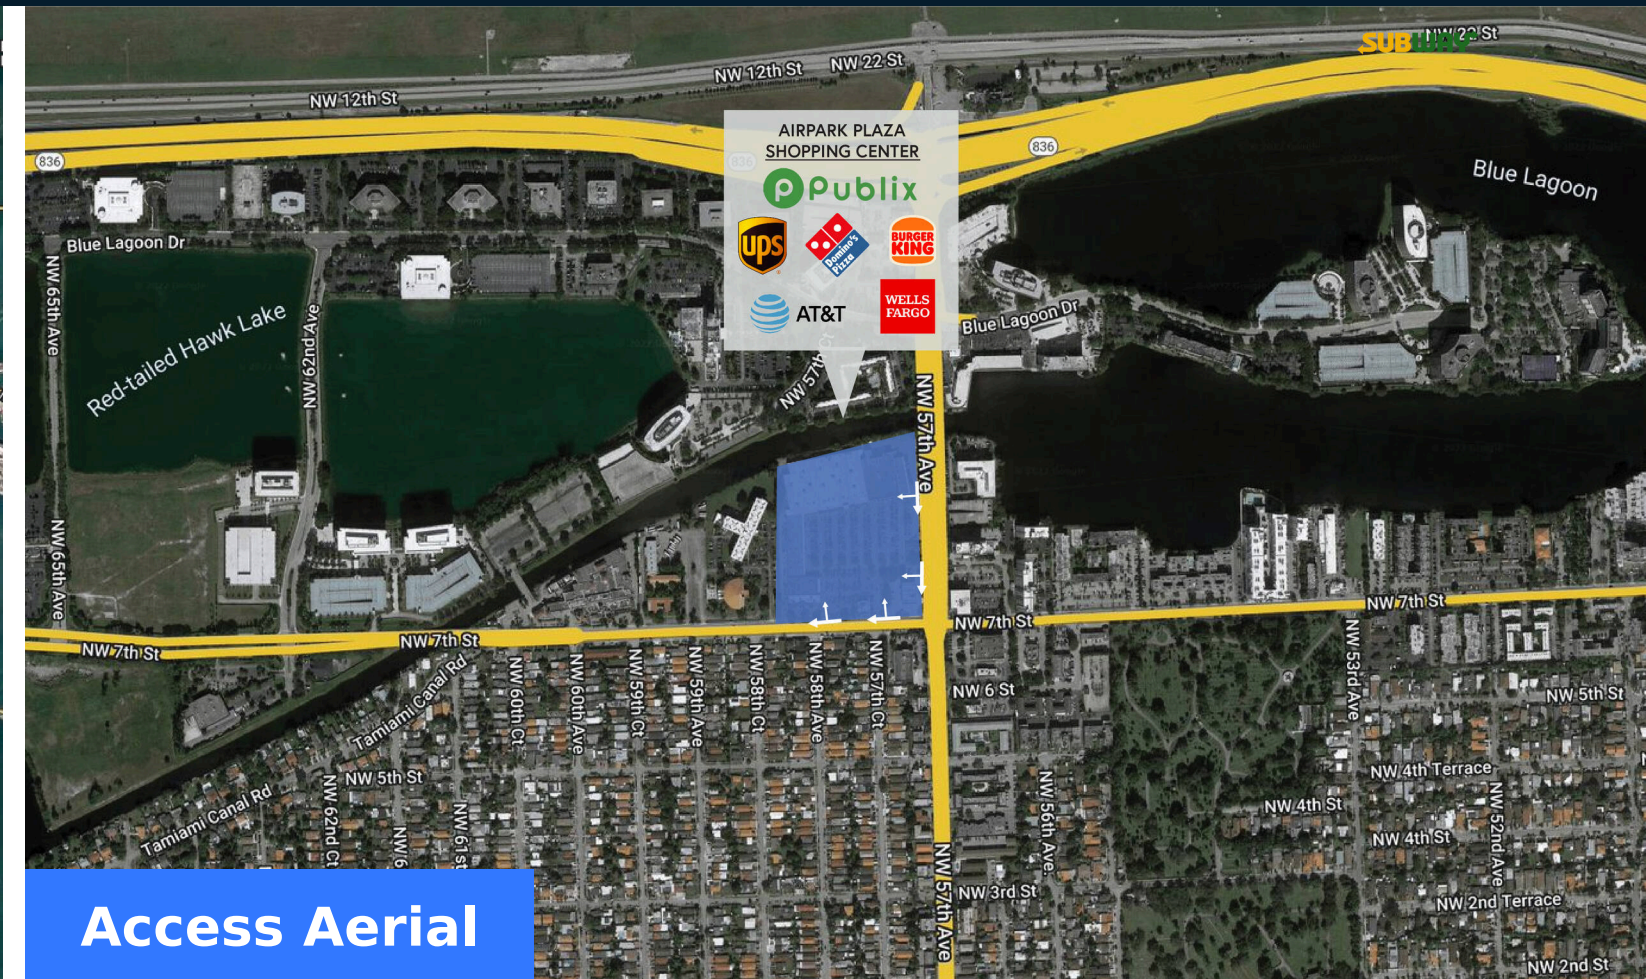

Airpark Plaza Shopping Center

AIRPARK PLAZA SHOPPING CENTER,
Miami, FL 33126

171,445 SF

Ashley Thornburg
p: 305-726-8431
e: ashley@elevatedcre.com

Property Summary GLA: 171,445

Highlights

Airpark Plaza is a stalwart community shopping center located on the hard corner of NW 57th Street and NW 7th Street in Miami, FL. The center is well merchandised with national and regional retailers such as Publix, Burlington Coat Factory, and WSS, and is adjacent to Metropolitan Hospital and just south of Miami International Airport.

Trade Area

	1 Mile	3 Mile	5 Mile
Population	24,154	171,698	560,176
No. of Households	9,398	64,899	211,963
Avg. HH Income	\$64,310	\$88,195	\$85,089

Where It Really Matters.

Airpark Plaza Shopping Center

AIRPARK PLAZA SHOPPING CENTER, Miami, FL 33126

Ashley Thornburg
 p: 305-726-8431
 e: ashley@elevatedcre.com

Where It Really Matters.

Airpark Plaza Shopping Center

Ashley Thornburg
 p: 305-726-8431
 e: ashley@elevatedcre.com

■ AVAILABLE SPACE

Retailers	SF
Pad1 Burger King	3,250
Pad2 TD Bank	3,250
01 The Wash Bowl	1,204
02 Dr. Eduardo Diaz Pediatrics	1,311
03 AT&T	1,330
04 GameStop	1,200
05 Truist Bank	2,494
06 Publix	30,000
07 Varadero Liquor Store	1,800
08A Cuts Color Style	1,248
08B Wells Fargo Bank	992
08C Leased Space	960