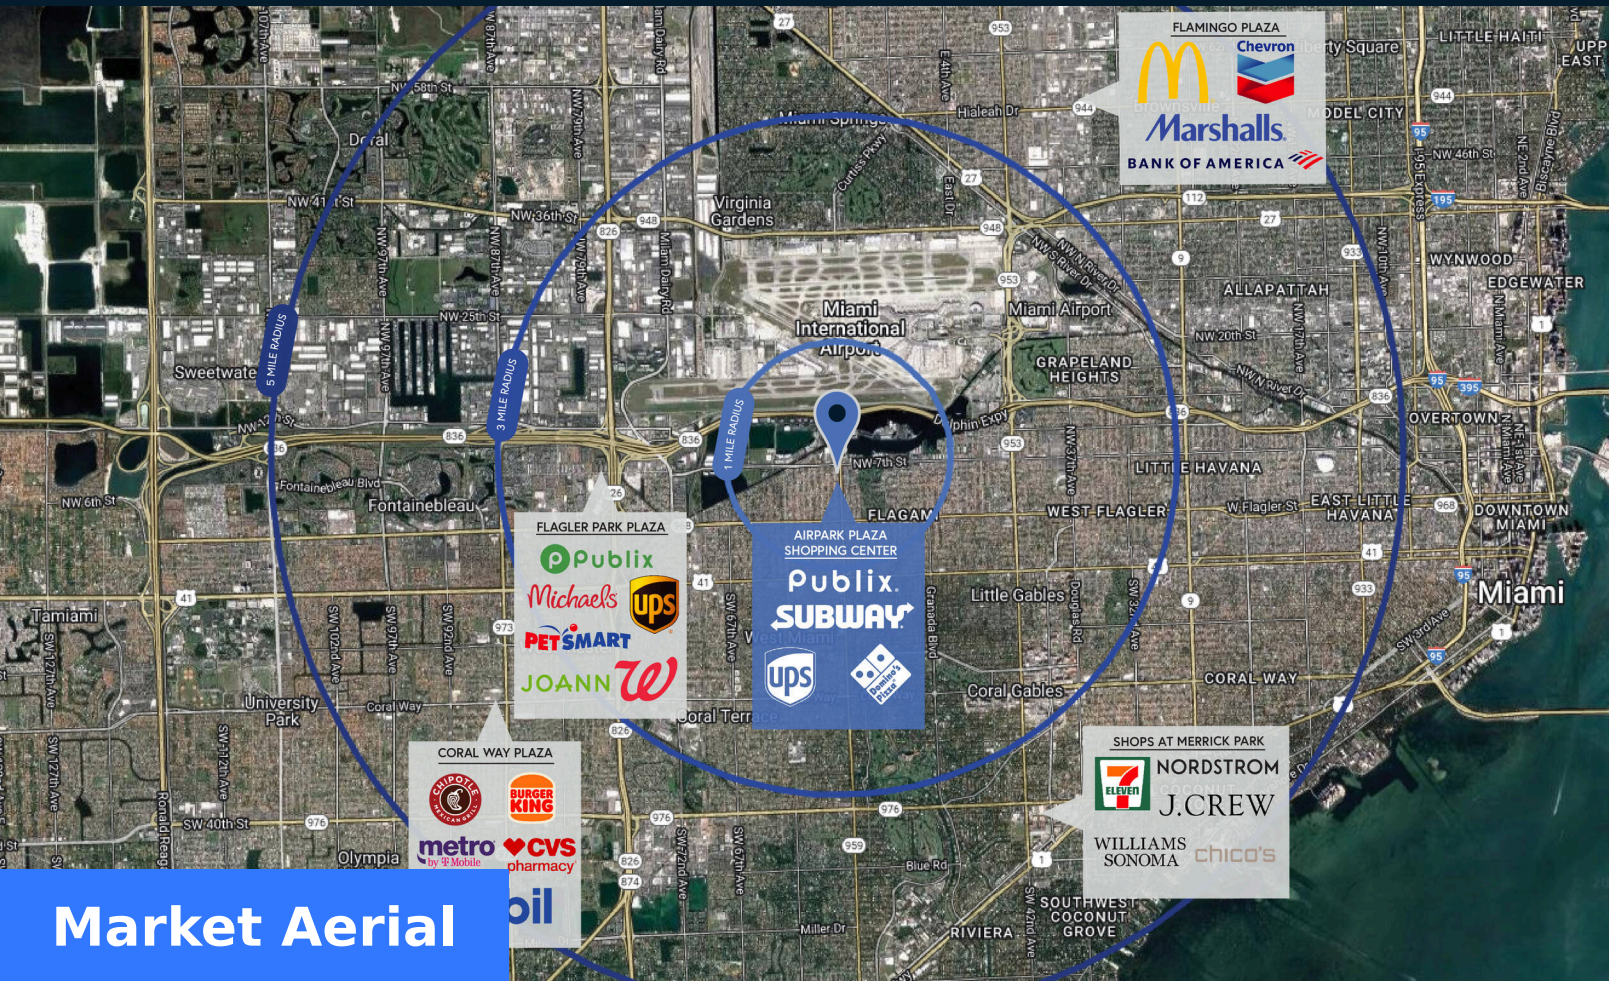

Airpark Plaza Shopping Center

AIRPARK PLAZA SHOPPING CENTER,
Miami, FL 33126

171,445 SF

Ashley Thornburg
p: 305-726-8431
e: ashley@elevatedcre.com

Property Summary GLA: 171,445

Highlights

Airpark Plaza is a stalwart community shopping center located on the hard corner of NW 57th Street and NW 7th Street in Miami, FL. The center is well merchandised with national and regional retailers such as Publix, Burlington Coat Factory, and WSS, and is adjacent to Metropolitan Hospital and just south of Miami International Airport.

Trade Area

	1 Mile	3 Mile	5 Mile
Population	24,154	171,698	560,176
No. of Households	9,398	64,899	211,963
Avg. HH Income	\$64,310	\$88,195	\$85,089

Where It Really Matters.

Airpark Plaza Shopping Center

AIRPARK PLAZA SHOPPING CENTER, Miami, FL 33126

Ashley Thornburg

p: 305-726-8431

e: ashley@elevatedcre.com

Where It Really Matters.

Airpark Plaza Shopping Center

Ashley Thornburg
 p: 305-726-8431
 e: ashley@elevatedcre.com

■ AVAILABLE SPACE

Retailers	SF
Pad1 Burger King	3,250
Pad2 TD Bank	3,250
01 The Wash Bowl	1,204
02 Dr. Eduardo Diaz Pediatrics	1,311
03 AT&T	1,330
04 GameStop	1,200
05 Truist Bank	2,494
06 Publix	30,000
07 Varadero Liquor Store	1,800
08A Cuts Color Style	1,248
08B Wells Fargo Bank	992
08C Leased Space	960