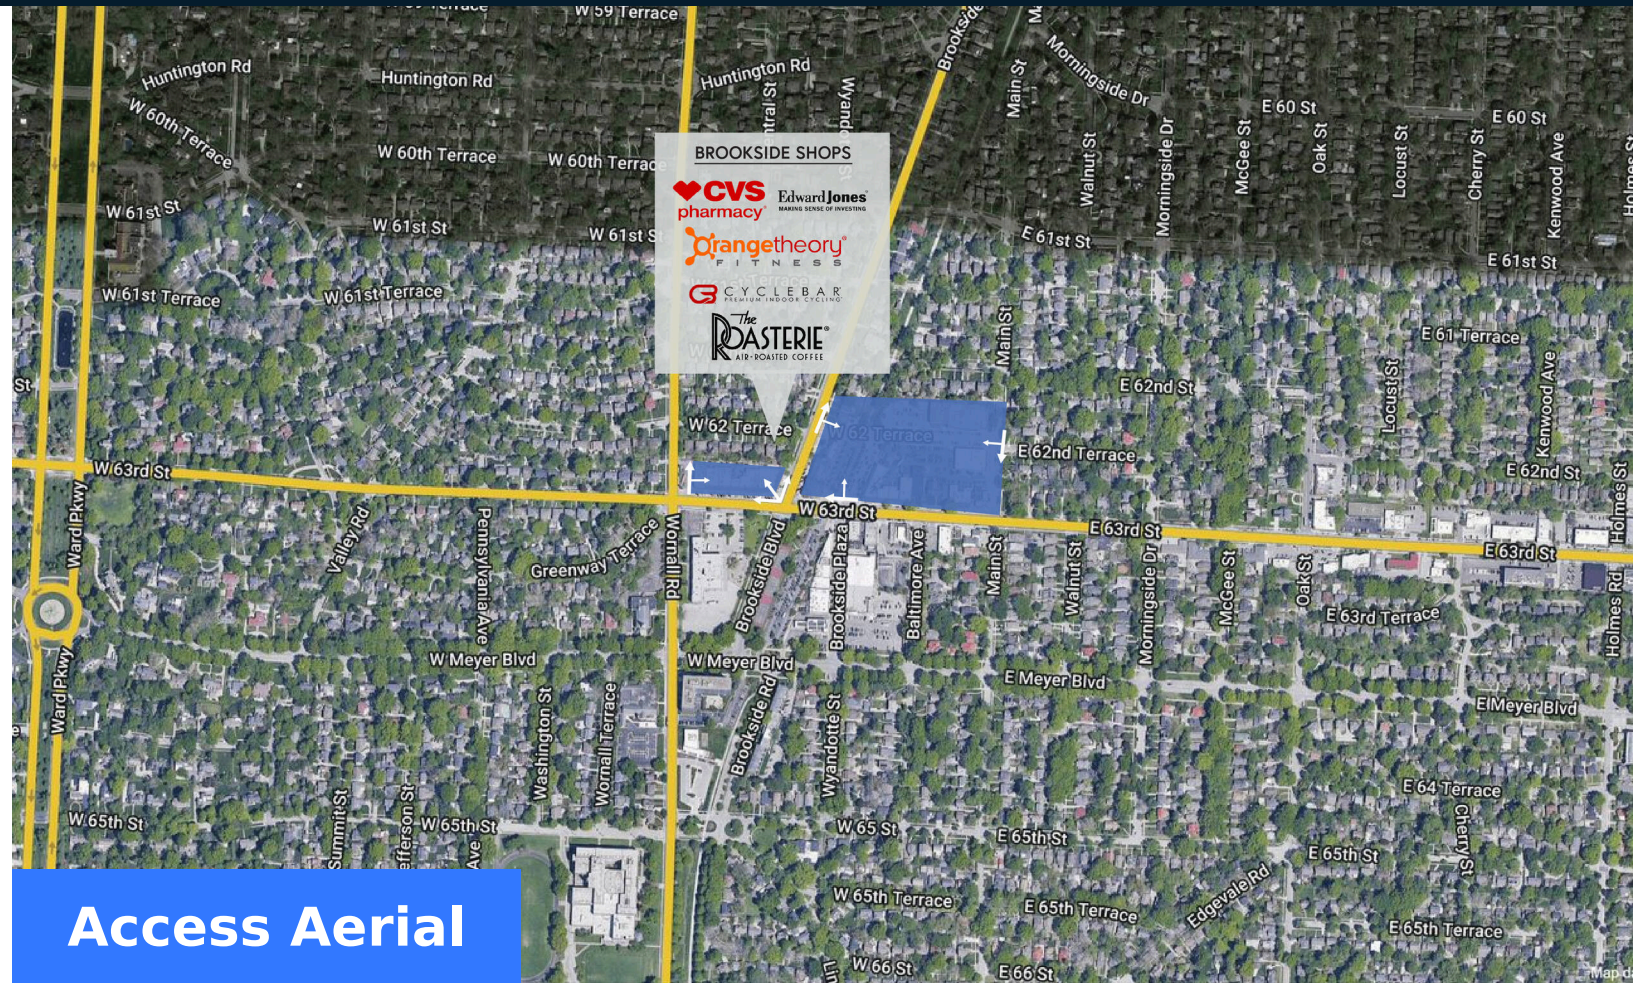

Brookside Shops

Wornall Road & 63rd Street,
Kansas City, MO 64113

122,003 SF

Elise Bueker
p: 816-336-1455
e: ebueker@firstwash.com

Property Summary GLA: 122,003

Highlights

Brookside Shops is a historic walkable street retail shopping center located in the affluent neighborhood of Kansas City. It has extremely limited competition within the immediate trade area. The property is anchored by the high-volume Brookside Market and offers best-in-class restaurants, boutiques, and high-end retailers, many of which have been operating at the center for decades.

Trade Area

	1 Mile	3 Mile	5 Mile
Population	15,062	119,631	251,291
No. of Households	6,321	55,314	117,463
Avg. HH Income	\$197,206	\$116,356	\$102,249

Where It Really Matters.

Brookside Shops

Wornall Road & 63rd Street, Kansas City, MO 64113

Elise Bueker
p: 816-336-1455
e: ebueker@firstwash.com

Market Aerial

Access Aerial

Where It Really Matters.

Brookside Shops

Elise Bueker
 p: 816-336-1455
 e: ebueker@firstwash.com

■ AVAILABLE SPACE

Retailers	SF
01-02 HOMEGROWN	4,690
03 Nothing Bundt Cakes	2,798
04 Brookside Toy & Hobby	1,918
05A Brow Bar	2,268
05B Eb & Co	802
06 Leopold Gallery	1,981
07-08 Lauren Alexandra Bebe Bo...	1,663
09 Stuff	1,731
10A Lady Bye	2,818
10B Available	2,332
11 Brookside Barbershop	550
12 Brookside Jewelers	540
13 CVS	7,965
14 Bank Midwest	2,200
15A Sierra Winter Jewelry	1,228
15B Bks Nails	1,396
16 Stretch Zone	1,306
17 Bella Napoli Italian Grocery	2,886
18 Roasterie Cafe	2,198
19 Brookside Barrio	1,578