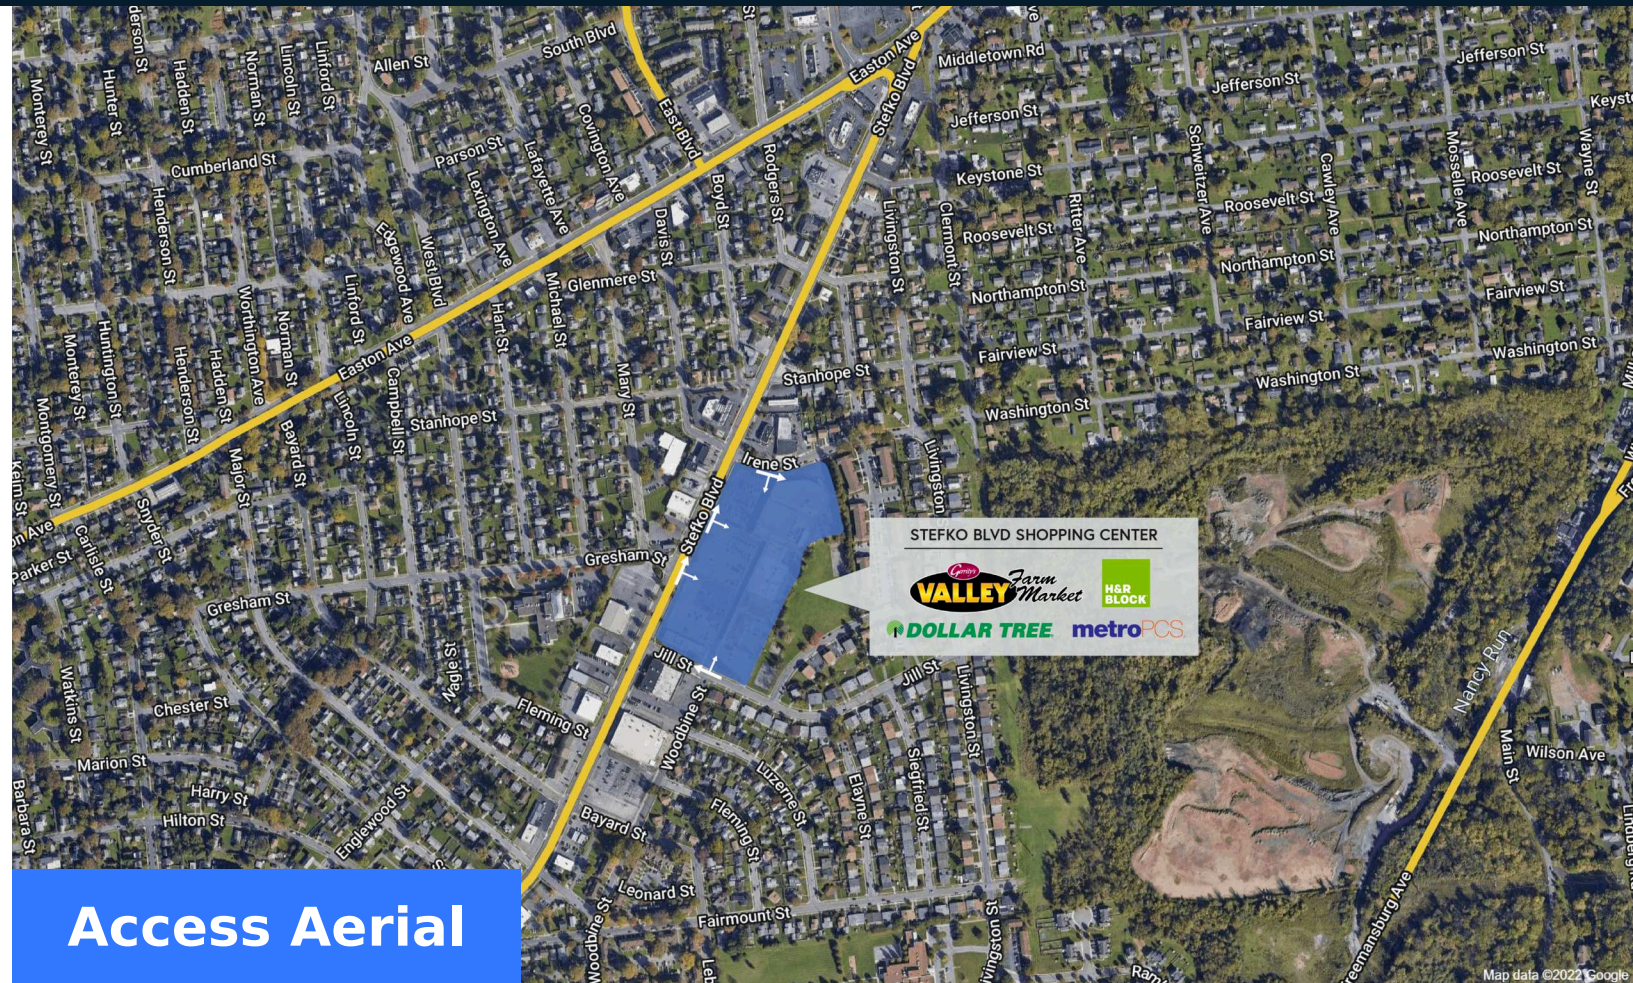

Stefko Blvd Shopping Center

1880 Stefko Boulevard,
Bethlehem, PA 18017

133,899 SF

David Sherin
p: 6107471212
e: davidsherin@regencycenters.com

Property Summary GLA: 133,899

Highlights

Stefko Boulevard Shopping Center is a destination center anchored by a well-established local grocer. The center has a strong retailer mix and sits in the heart of northeast Bethlehem, Pennsylvania.

Trade Area

	1 Mile	3 Mile	5 Mile
Population	16,096	88,616	158,376
No. of Households	6,519	35,003	62,399
Avg. HH Income	\$90,072	\$100,281	\$103,979

Where It Really Matters.

Stefko Blvd Shopping Center

1880 Stefko Boulevard, Bethlehem, PA 18017

David Sherin
p: 6107471212
e: davidsherin@regencycenters.com

Market Aerial

Access Aerial

Where It Really Matters.

Stefko Blvd Shopping Center

David Sherin
 p: 6107471212
 e: davidsherin@regencycenters.com

■ AVAILABLE SPACE