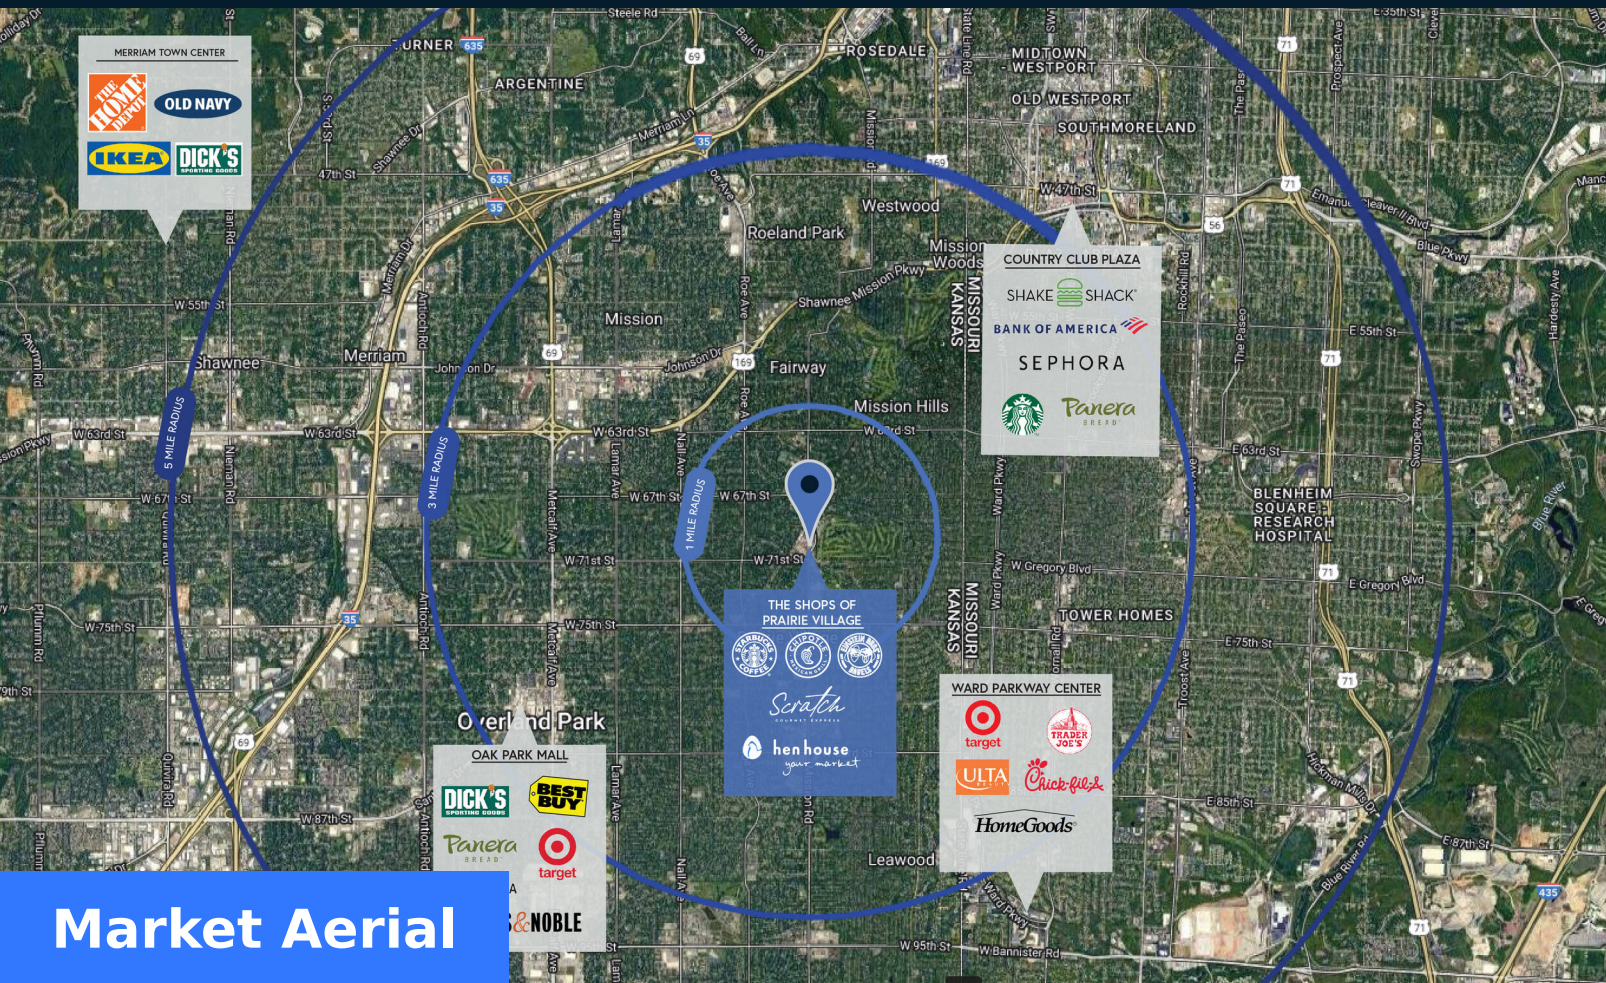

Access Aerial

The Shops of Prairie Village

6950 Mission Lane, Prairie Village, KS 66208

Elise Bueker
p: 816-336-1455
e: ebueker@firstwash.com

Market Aerial