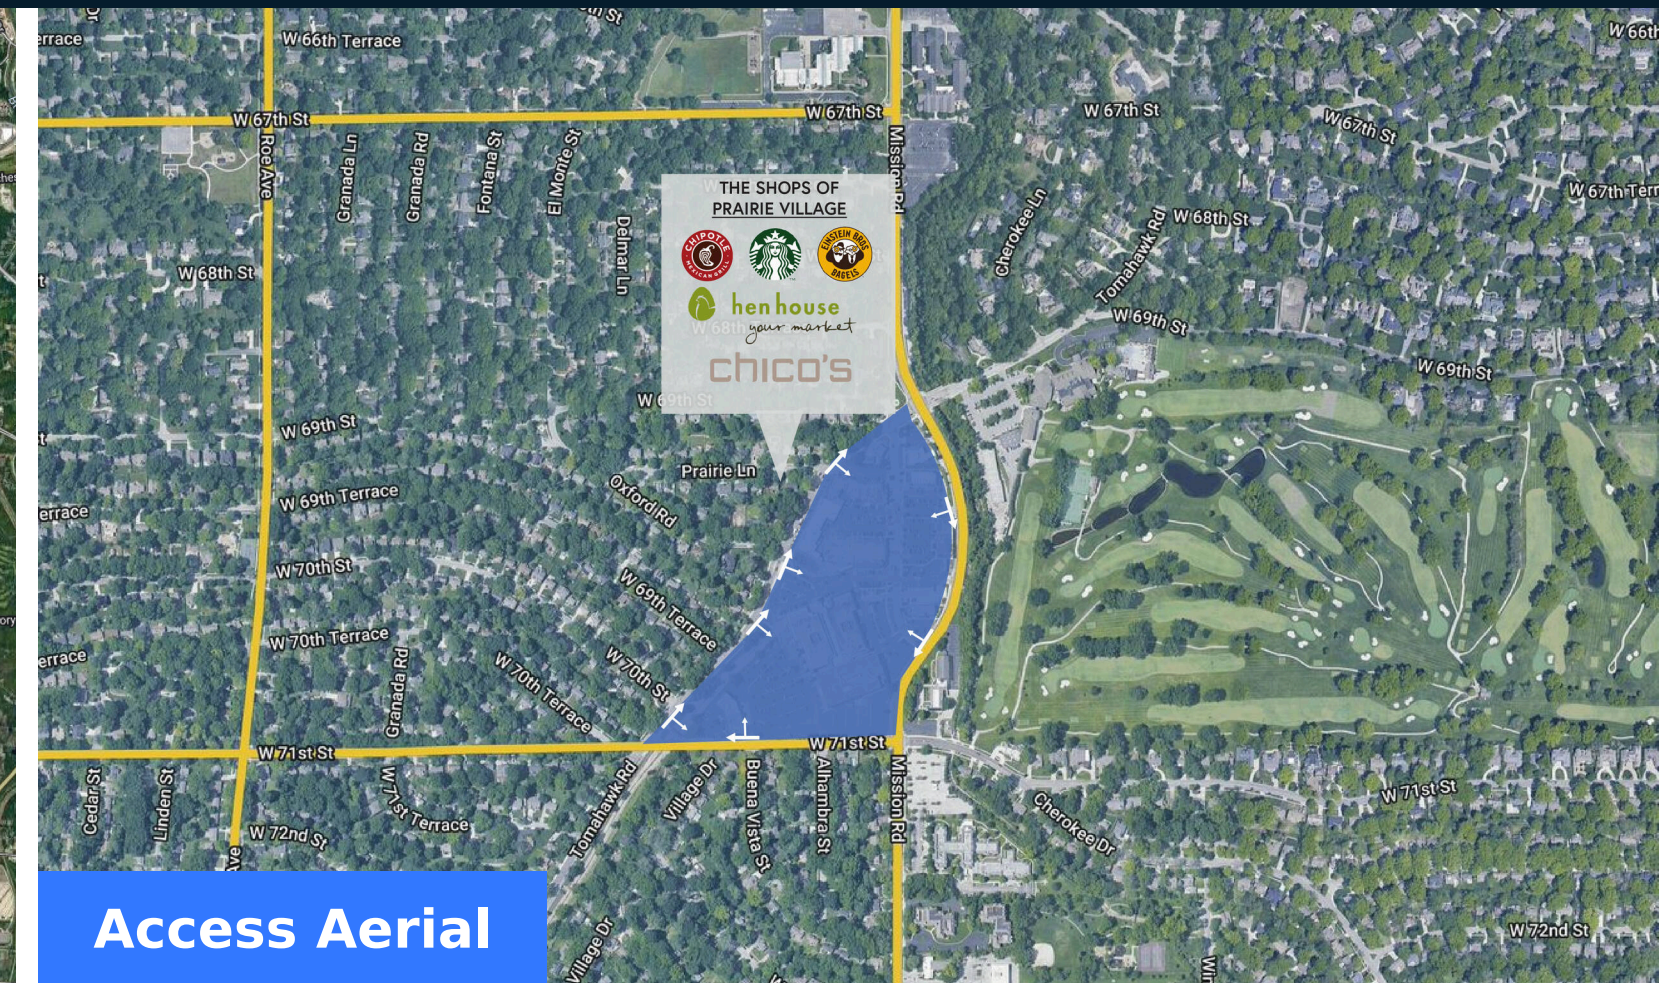

Access Aerial