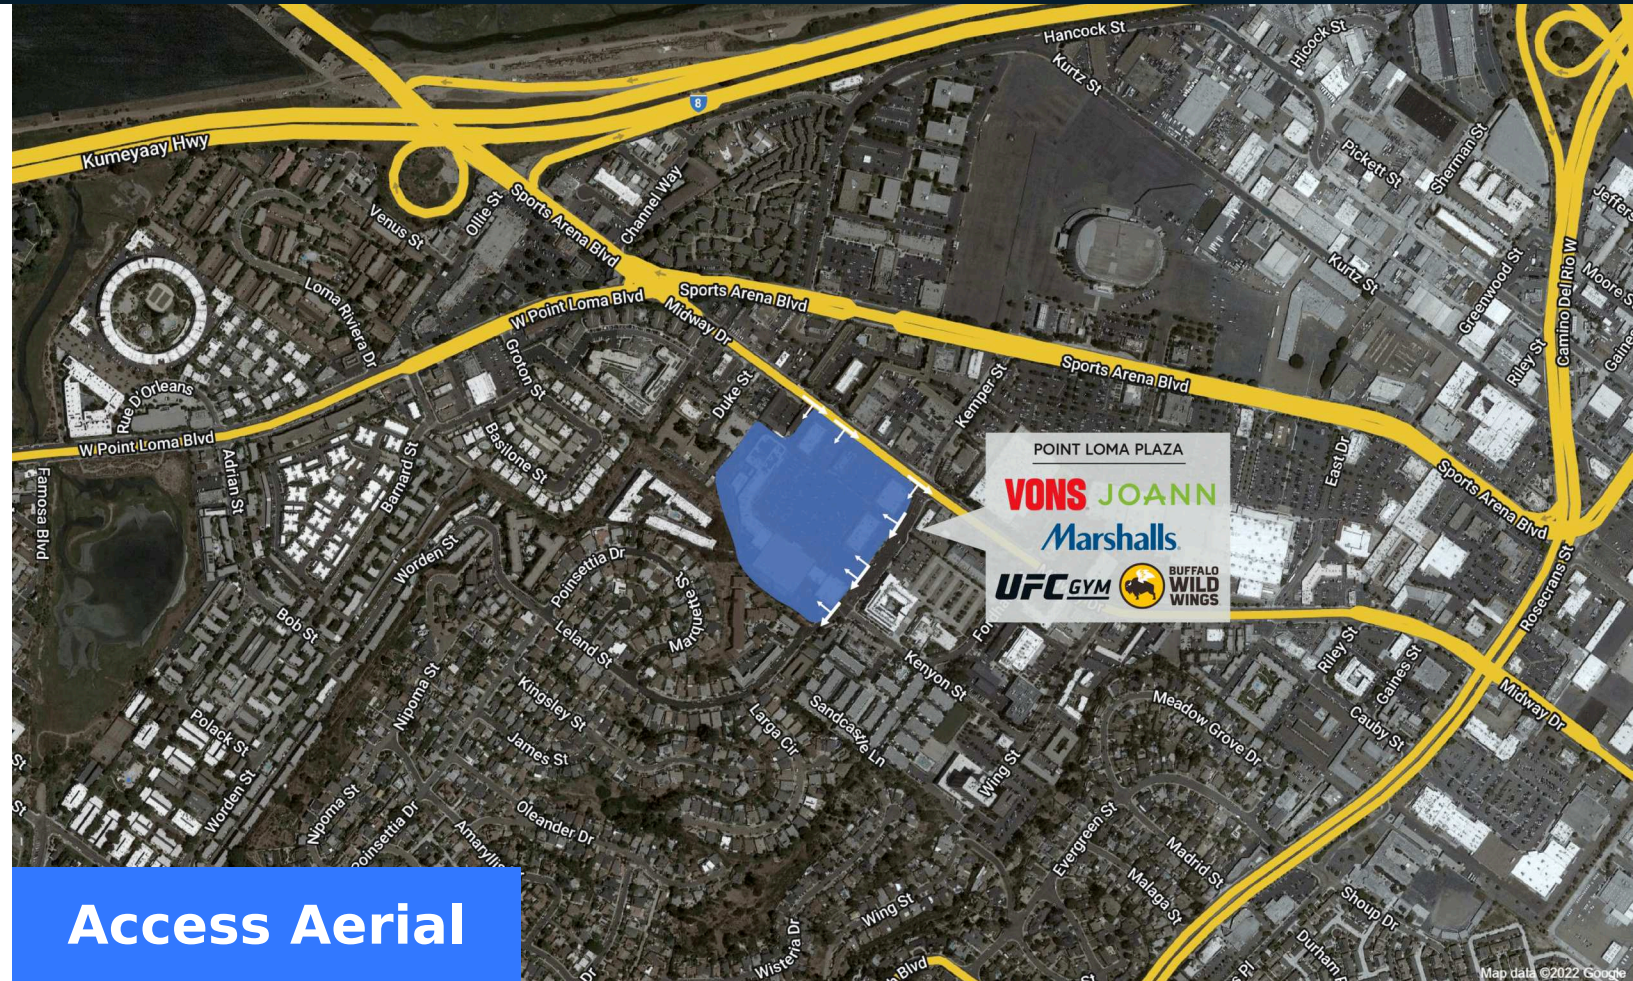

Access Aerial