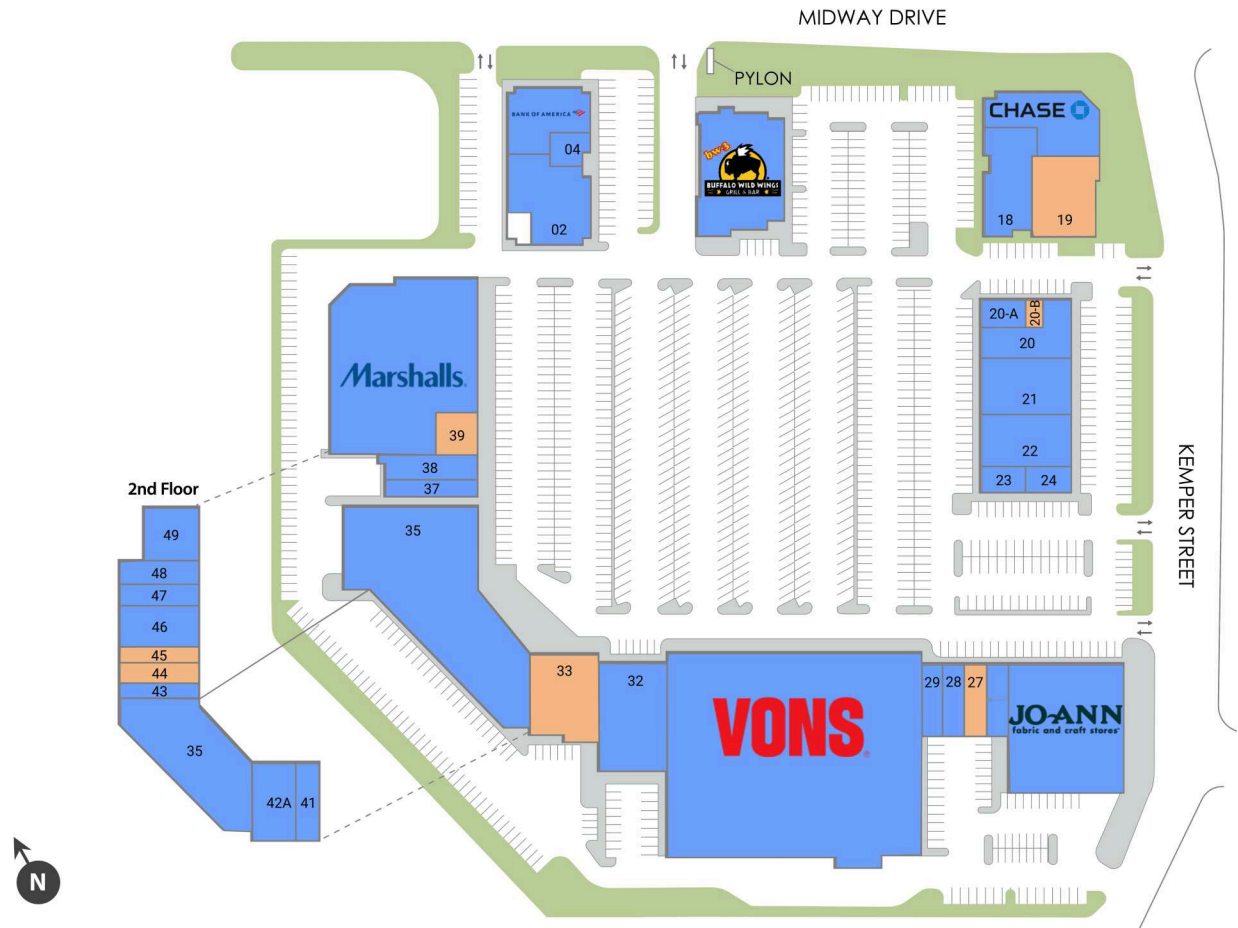

# Point Loma Plaza

3645 Midway Drive, San Diego, CA 92110

Parker Rosen  
p: 8588474632  
e: ParkerRosen@regencycenters.com

Market Aerial

Access Aerial

Where It Really Matters.

# Point Loma Plaza

Parker Rosen  
 p: 8588474632  
 e: ParkerRosen@regencycenters.com

■ AVAILABLE SPACE

Retailers	SF
02 SAN DIEGO GYMNASTICS	7,542
04 uBreakiFix	613
05 Bank of America	4,202
10 Buffalo Wild Wings	6,381
17 JPMORGAN CHASE BANK	6,380
18 BIG BLUE SWIM SCHOOL	10,543
19 Available	
20 SHELTER ISLAND VETERINA...	3,549
20-A Ike's Love & Sandwiches	1,600
20-B Available	228
21 EYEGLASS WORLD	4,644
22 NELSON PHOTO SUPPLIES	4,204

Retailers	SF
23 MIDWAY CLASSIC MALT SHOP	1,200
24 LIGHTHOUSE DENTAL, DR. ...	1,830
25 Joann Fabric and Craft Stores	14,950
26 Massage Envy	2,800
27 Available	
28 POINT LOMA POSTAL PLUS	1,400
29 CRYO SCULPTING LAB	1,680
30 Vons	50,000
32 SALONS BY JC	7,199
33 Available	
35 UFC GYM	32,638
37 INAILS AND SPA	1,800