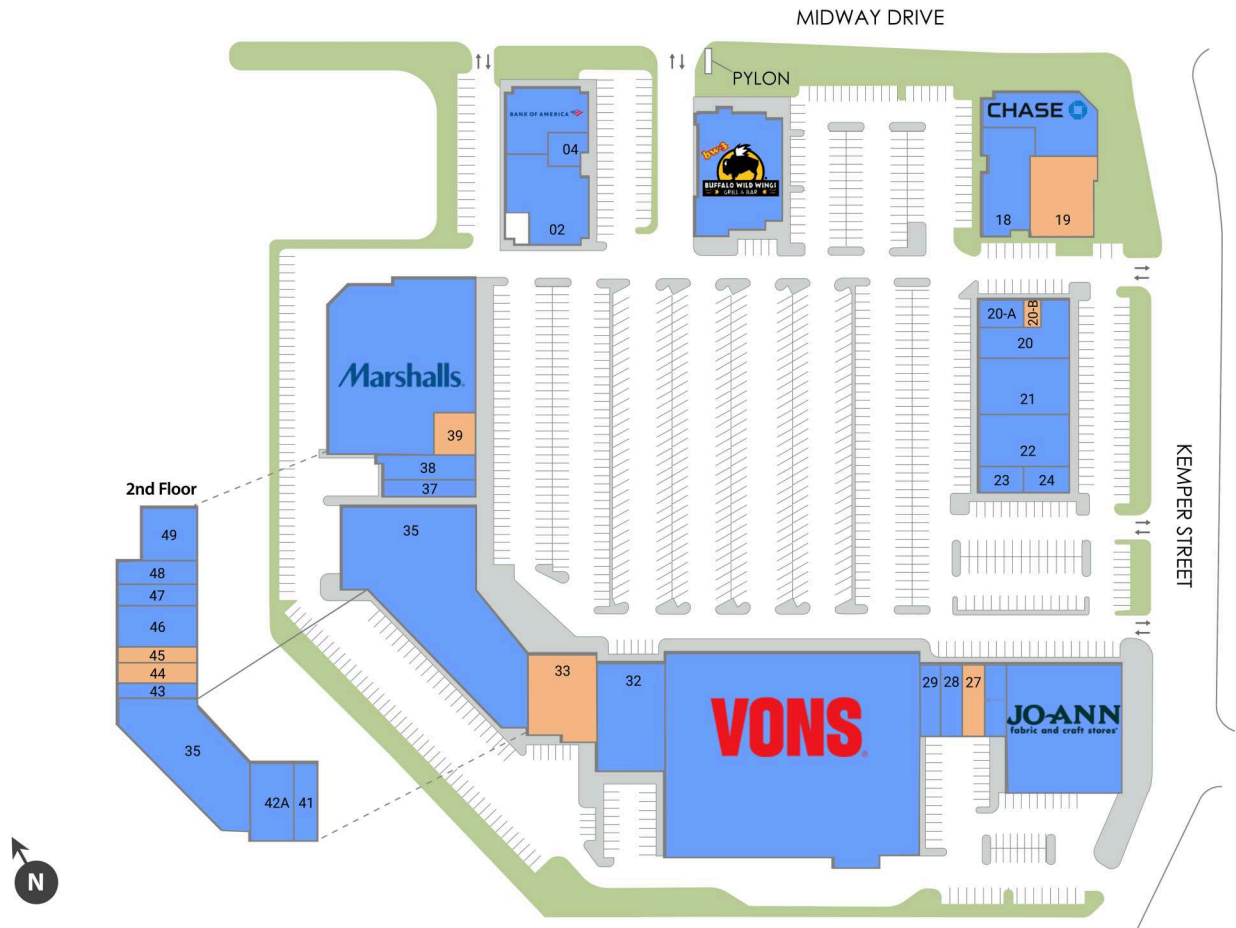

Point Loma Plaza

3645 Midway Drive,
San Diego, CA 92110

205,076 SF

Parker Rosen
p: 8588474632
e: ParkerRosen@regencycenters.com

Property Summary GLA: 205,076

Highlights

Point Loma Plaza is a coastal San Diego shopping center anchored by Vons and Marshalls. The property has a long history in the neighborhood as well as a great daytime population and direct access to I-5 and I-8.

Parker Rosen
p: 8588474632
e: ParkerRosen@regencycenters.com

Where It Really Matters.

Point Loma Plaza

Parker Rosen
 p: 8588474632
 e: ParkerRosen@regencycenters.com

■ AVAILABLE SPACE

Retailers	SF
02 SAN DIEGO GYMNASTICS	7,542
04 uBreakiFix	613
05 Bank of America	4,202
10 Buffalo Wild Wings	6,381
17 JPMORGAN CHASE BANK	6,380
18 BIG BLUE SWIM SCHOOL	10,543
19 Available	
20 SHELTER ISLAND VETERINA...	3,549
20-A Ike's Love & Sandwiches	1,600
20-B Available	228
21 EYEGLASS WORLD	4,644
22 NELSON PHOTO SUPPLIES	4,204

Retailers	SF
23 MIDWAY CLASSIC MALT SHOP	1,200
24 LIGHTHOUSE DENTAL, DR. ...	1,830
25 Joann Fabric and Craft Stores	14,950
26 Massage Envy	2,800
27 Available	
28 POINT LOMA POSTAL PLUS	1,400
29 CRYO SCULPTING LAB	1,680
30 Vons	50,000
32 SALONS BY JC	7,199
33 Available	
35 UFC GYM	32,638
37 INAILS AND SPA	1,800

Retailers	SF
38 INTER HAIR	1,520
39 Available	1,075
40 Marshalls	23,874
41 iTAN Sun Spray Spa	1,749
42A USCG RECRUITING CENTER	2,487
43 EXPEDIA CRUISES	864
44 Available	864
45 Available	744
46 AVAILABLE SOON	1,944
47 ROSIE'S BEAUTY STUDIO	648
48 HENRY WONG CHIROPRACTIC	1,512
49 EROS BEAUTY AND WELLN...	2,412