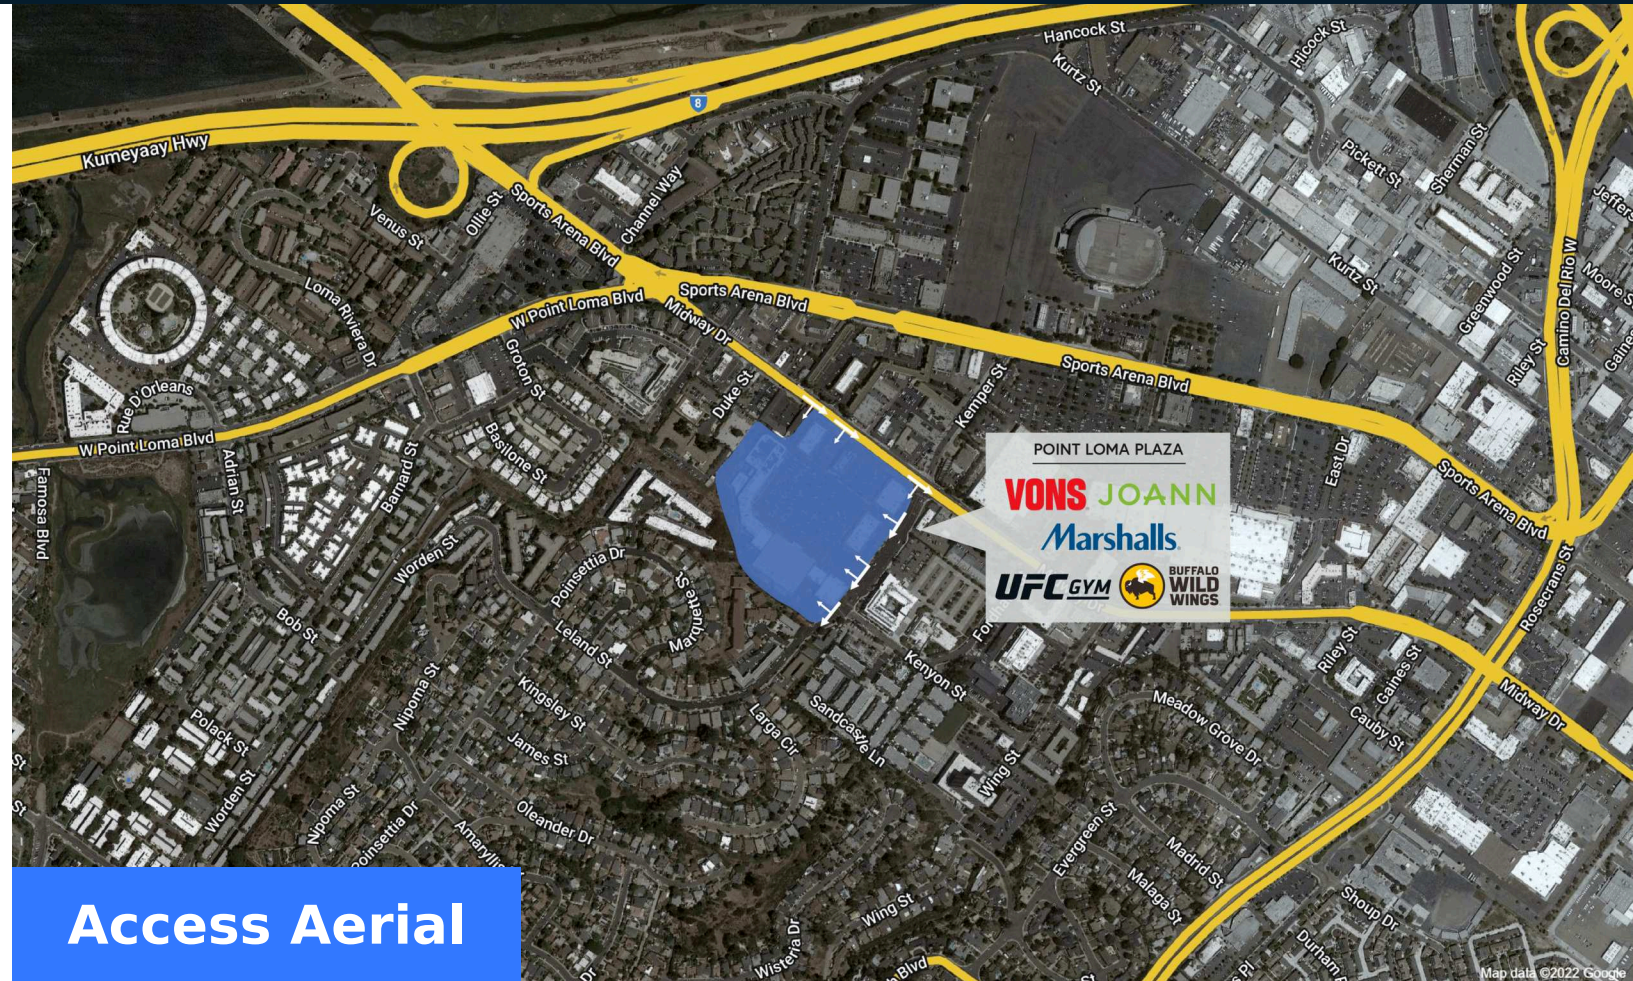

Point Loma Plaza

3645 Midway Drive, San Diego, CA 92110

Parker Rosen
p: 8588474632
e: ParkerRosen@regencycenters.com

Where It Really Matters.