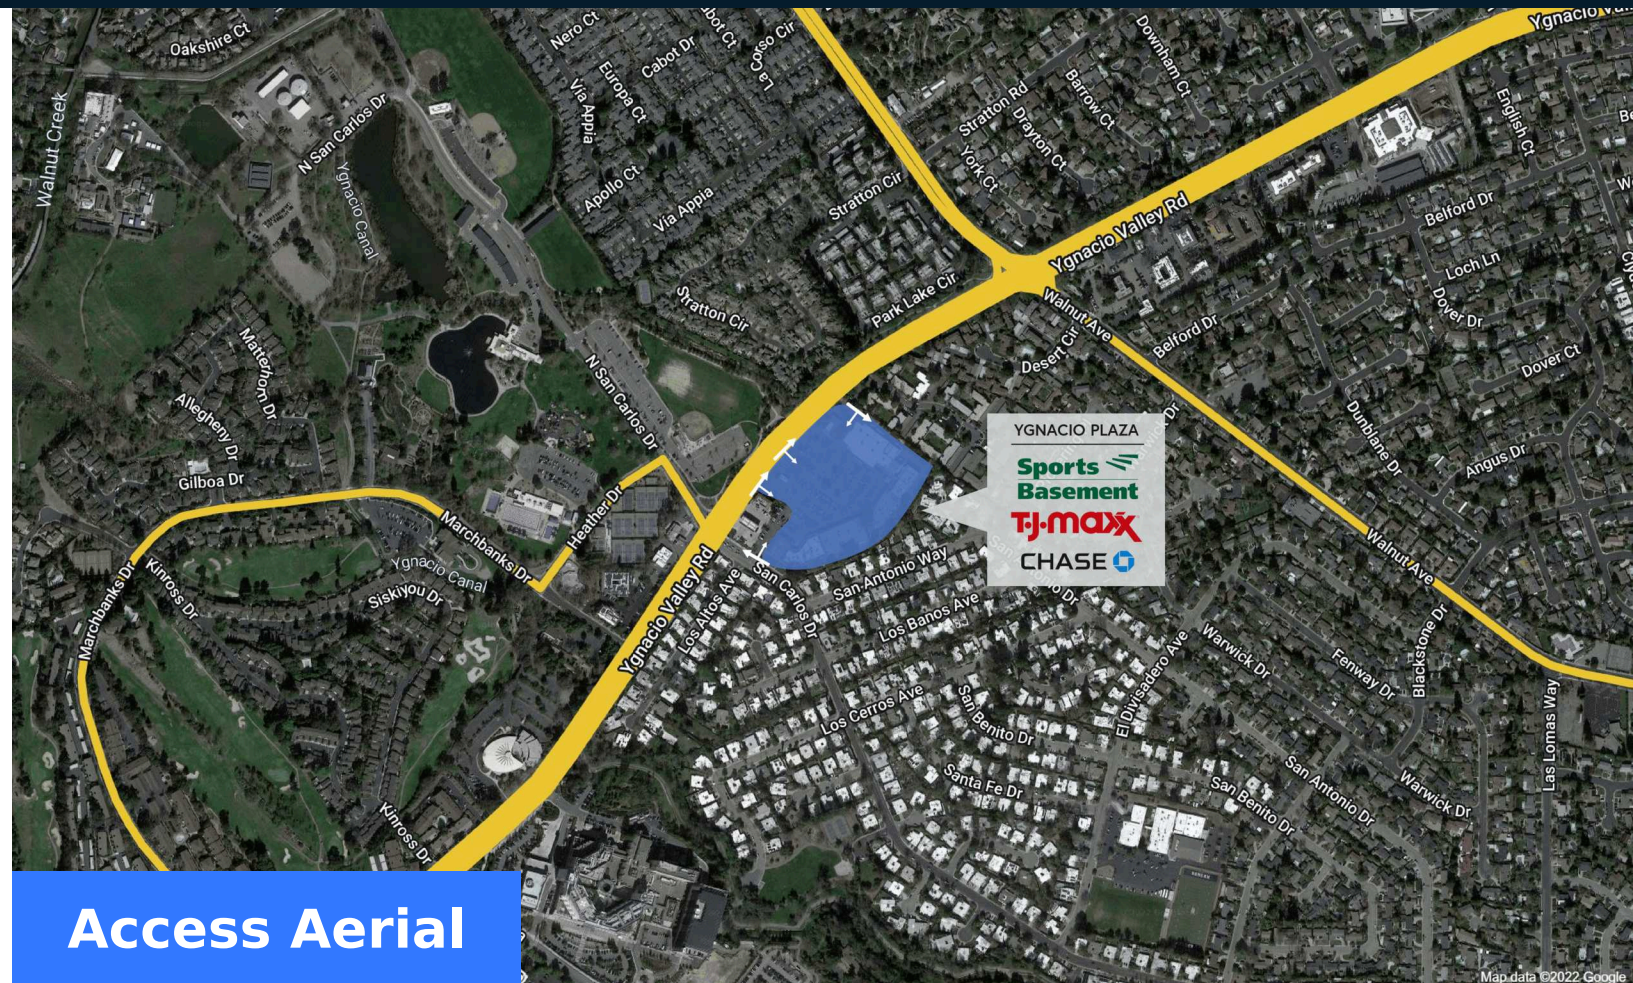

Ygnacio Plaza

1881 Ygnacio Valley Road, Walnut Creek, CA 94598

Jennifer Hess
p: 9252791885
e: jenniferhess@regencycenters.com

Where It Really Matters.