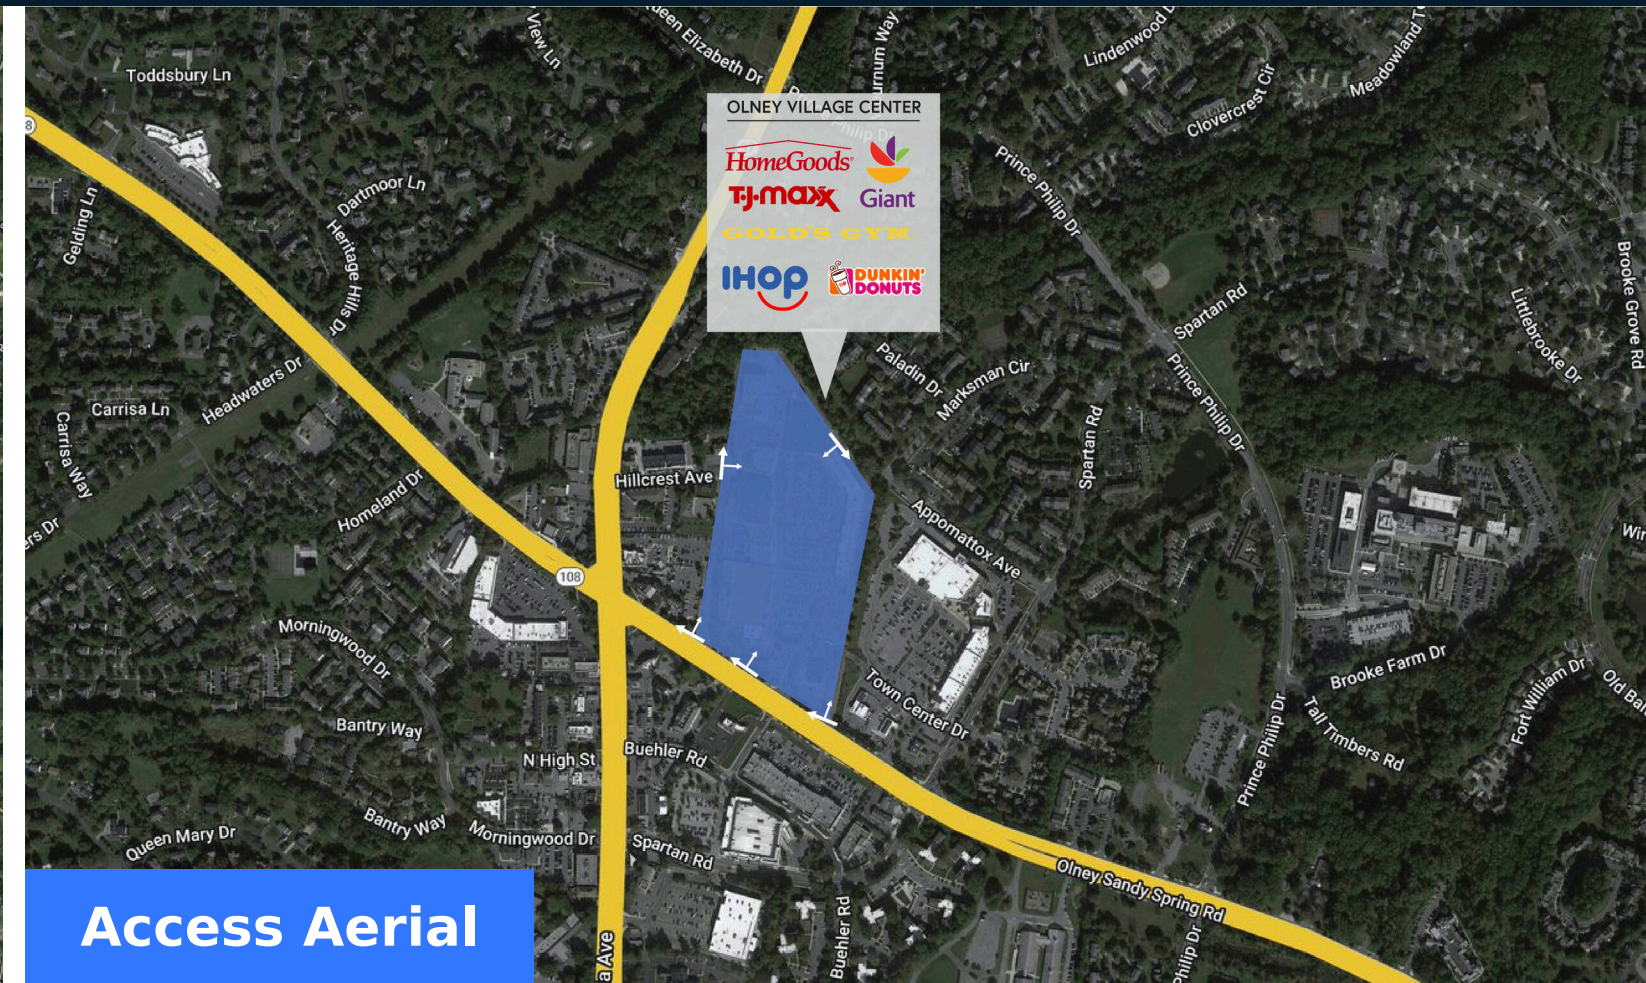

Access Aerial