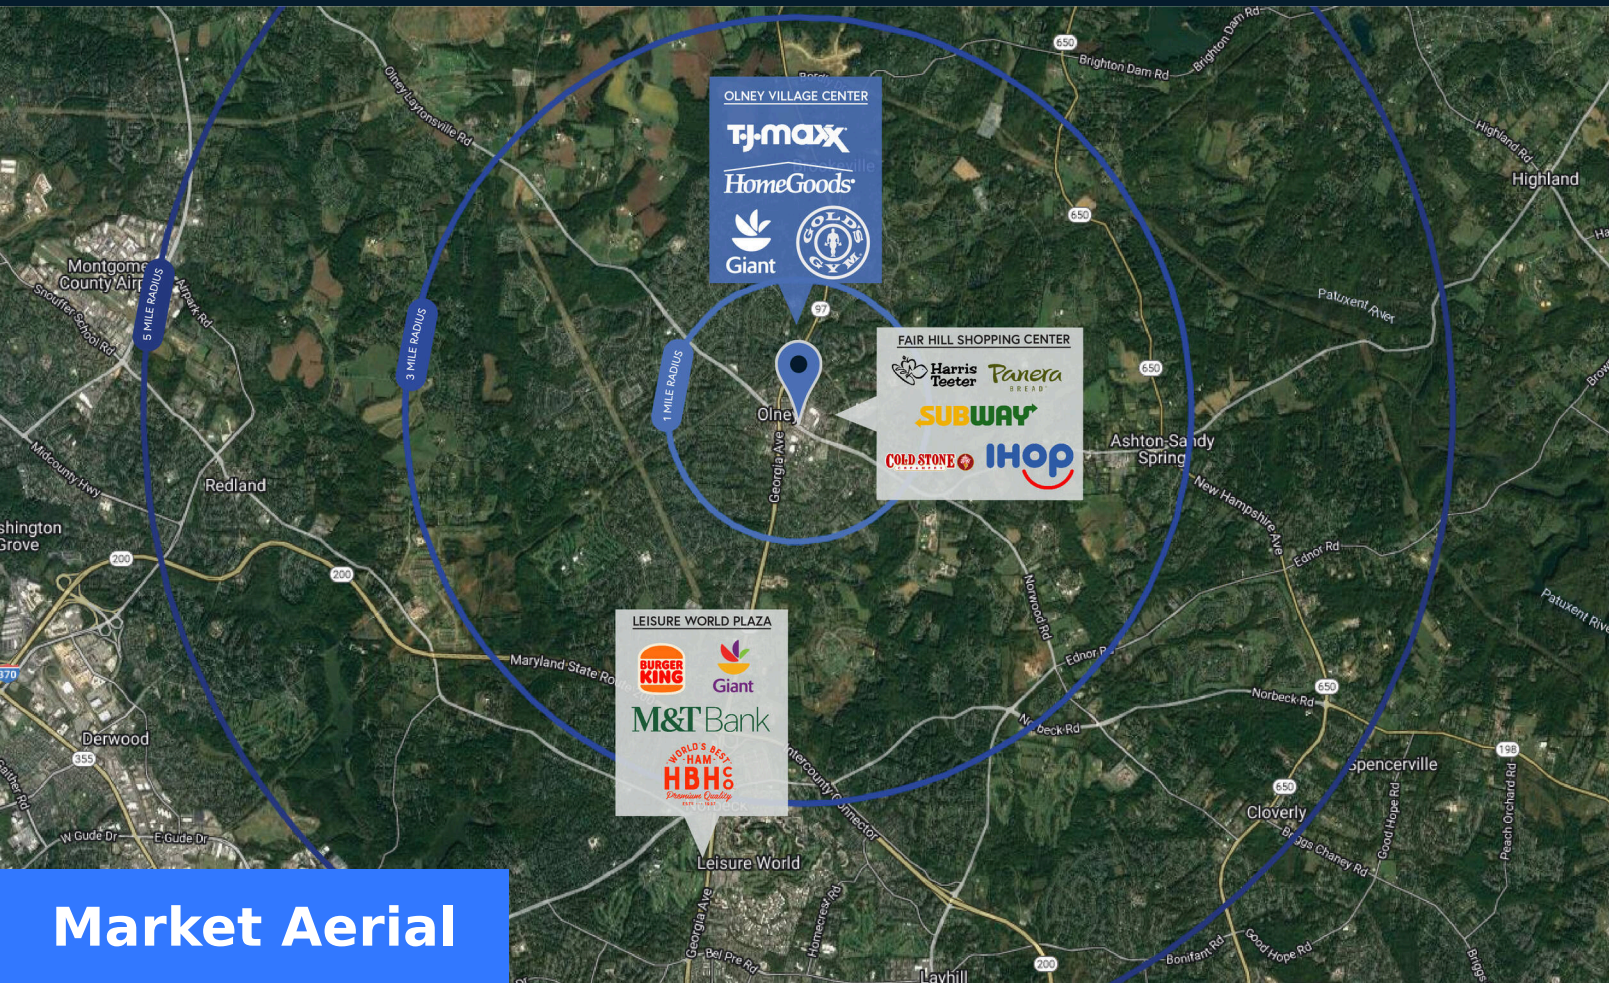

Access Aerial

Olney Village Center

18110-18329 Village Mart Drive, Olney, MD 20832

Hannah Hagerty
p: 301-961-3273
e: hhagerty@firstwash.com

Market Aerial