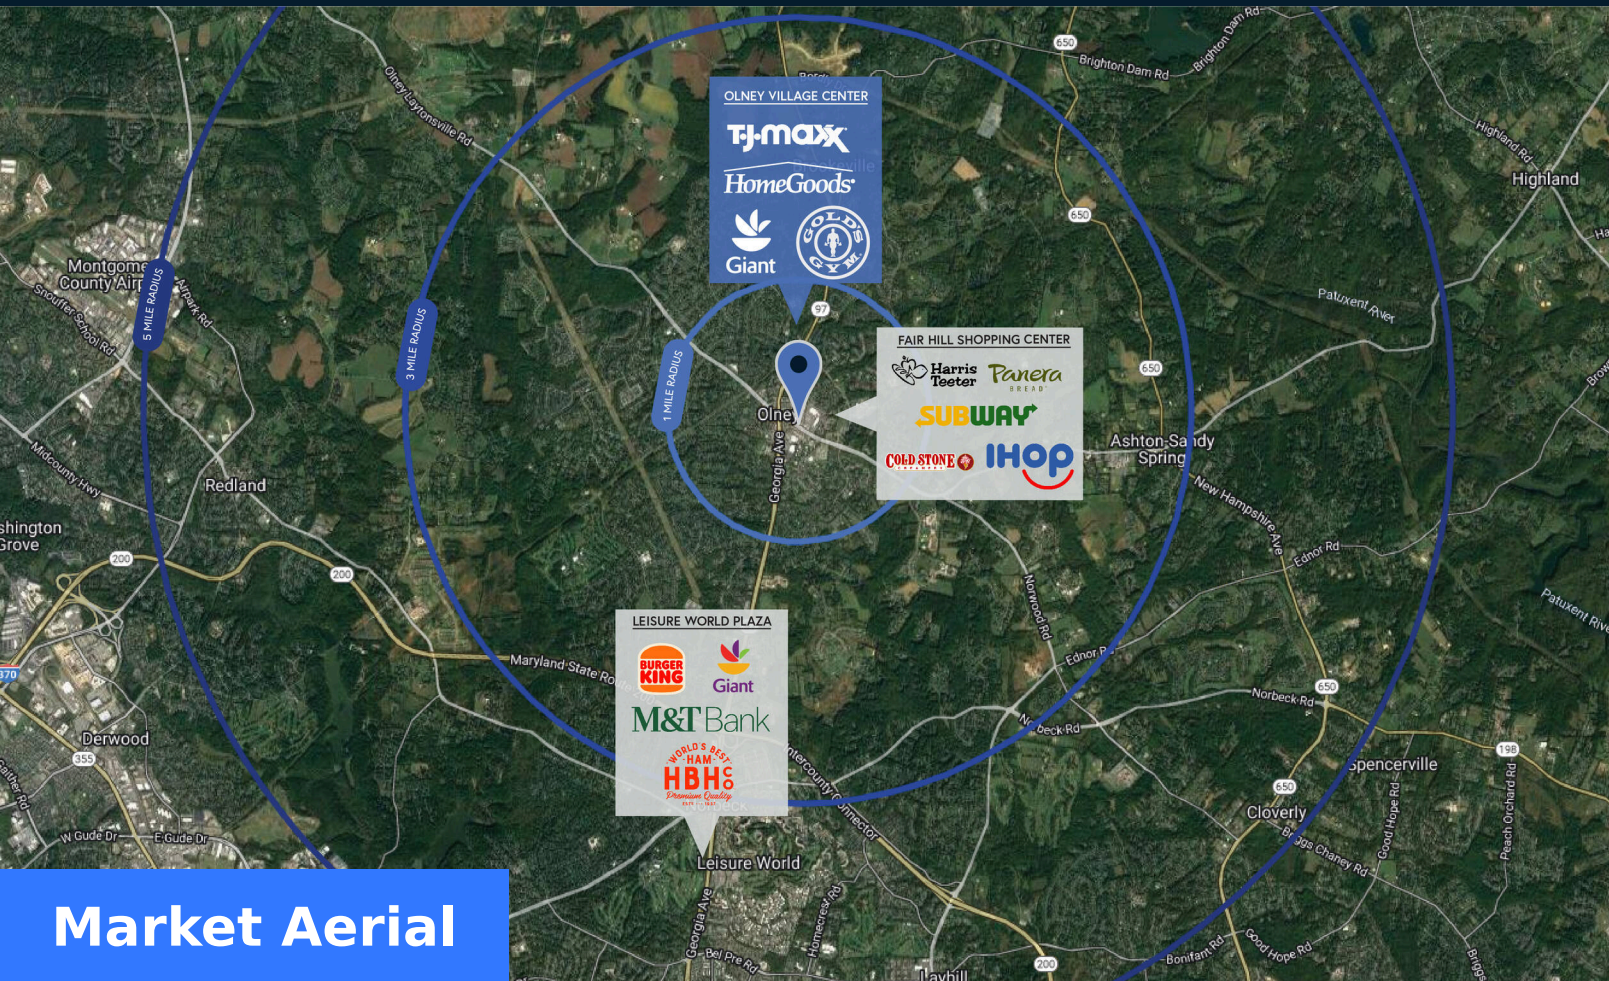

Trade Area

| | 1 Mile | 3 Miles | 5 Miles |
|--------------------------|-----------|-----------|-----------|
| Population | 14,427 | 42,571 | 112,298 |
| No. of Households | 5,230 | 14,553 | 40,730 |
| Avg. HH Income | \$171,622 | \$209,387 | \$177,326 |

Where It Really Matters.

Olney Village Center

18110-18329 Village Mart Drive, Olney, MD 20832

Hannah Hagerty
p: 301-961-3273
e: hhagerty@firstwash.com

Market Aerial

Access Aerial

Where It Really Matters.

Olney Village Center

| Retailers | SF |
|-------------------------------|-------|
| 23 Atlas Carpet & Vacuum Expo | 1,500 |
| 24 Banfield Pet Hospital | 3,462 |
| 25 Cold Stone Creamery | 960 |
| 26 Mathnasium | 960 |
| 27 Pho & Grill | 1,920 |
| 28 Smoothie King | 980 |
| 29 IHOP | 4,827 |
| 30 California Tortilla | 2,611 |
| 31 Moby's House of Kabobs | 1,542 |
| 32 Leased Space | 1,147 |