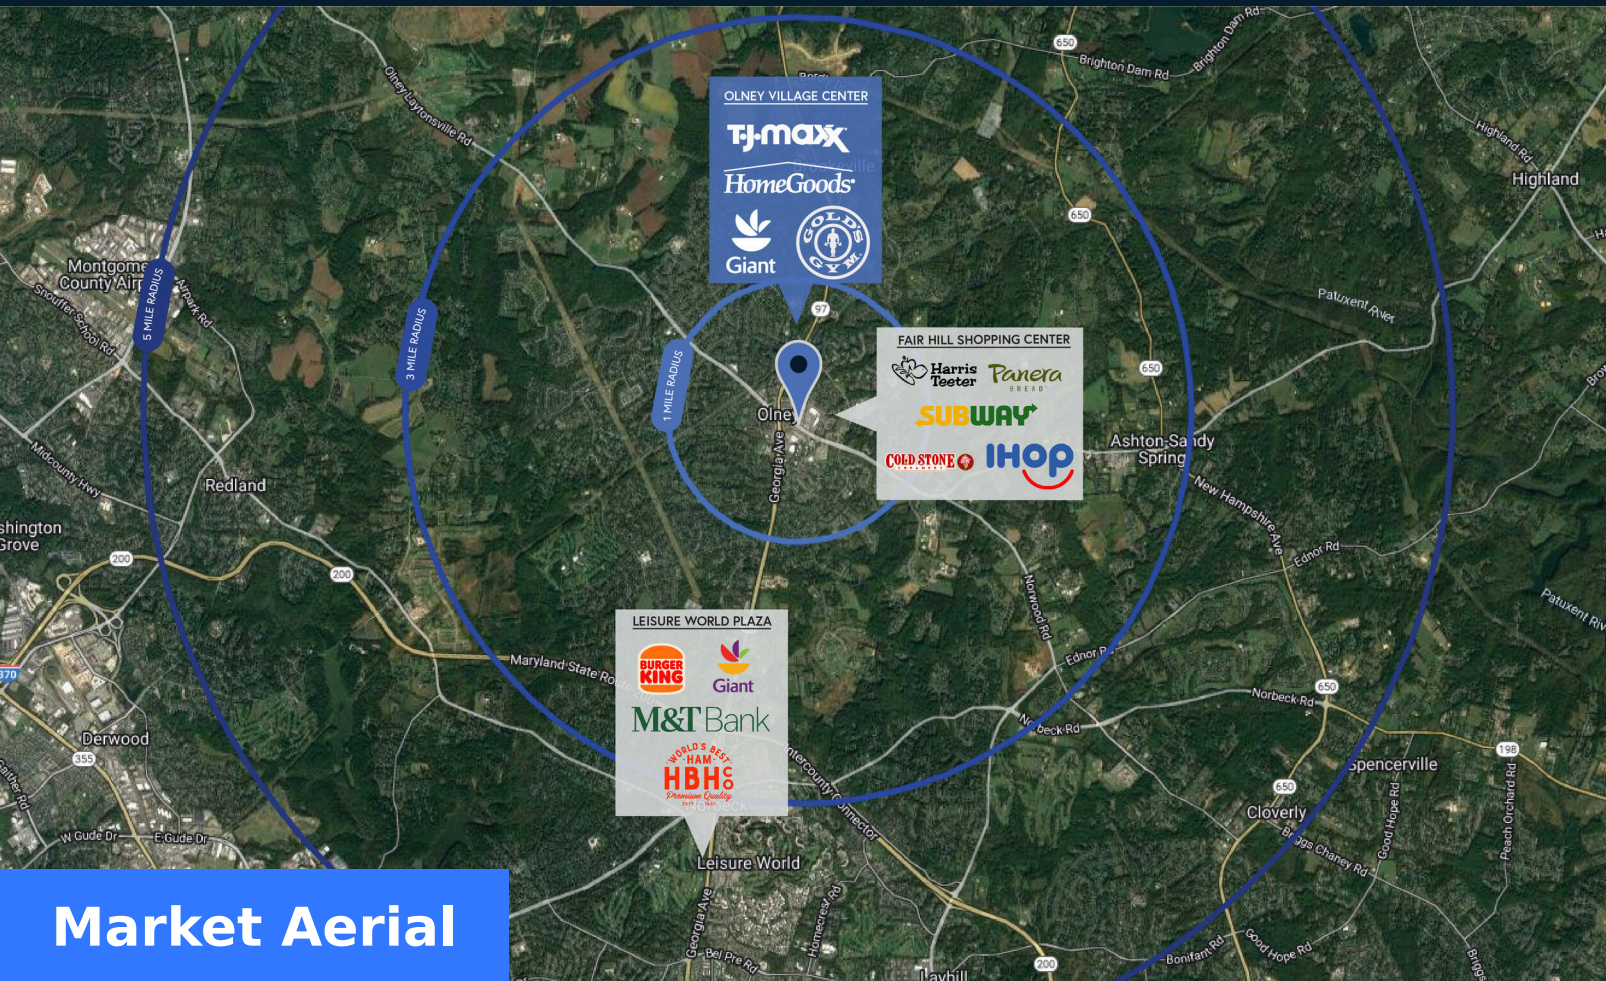

Access Aerial

Olney Village Center

18110-18329 Village Mart Drive, Olney, MD 20832

Hannah Hagerty
p: 301-961-3273
e: hhagerty@firstwash.com

Market Aerial