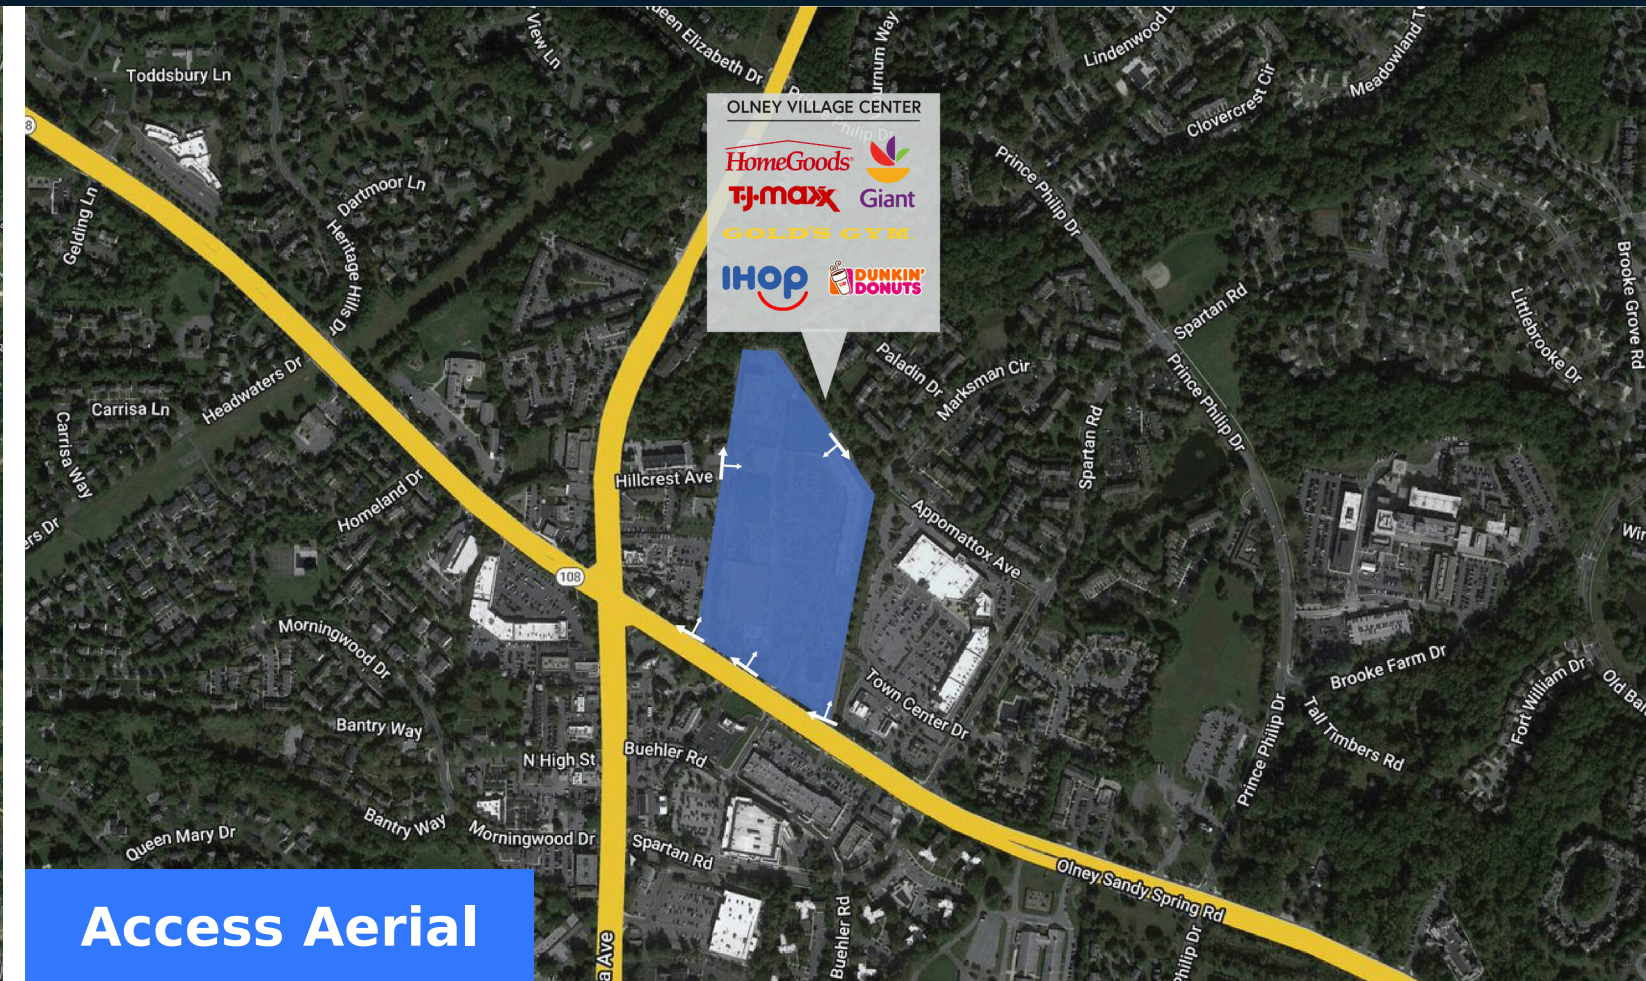

Access Aerial