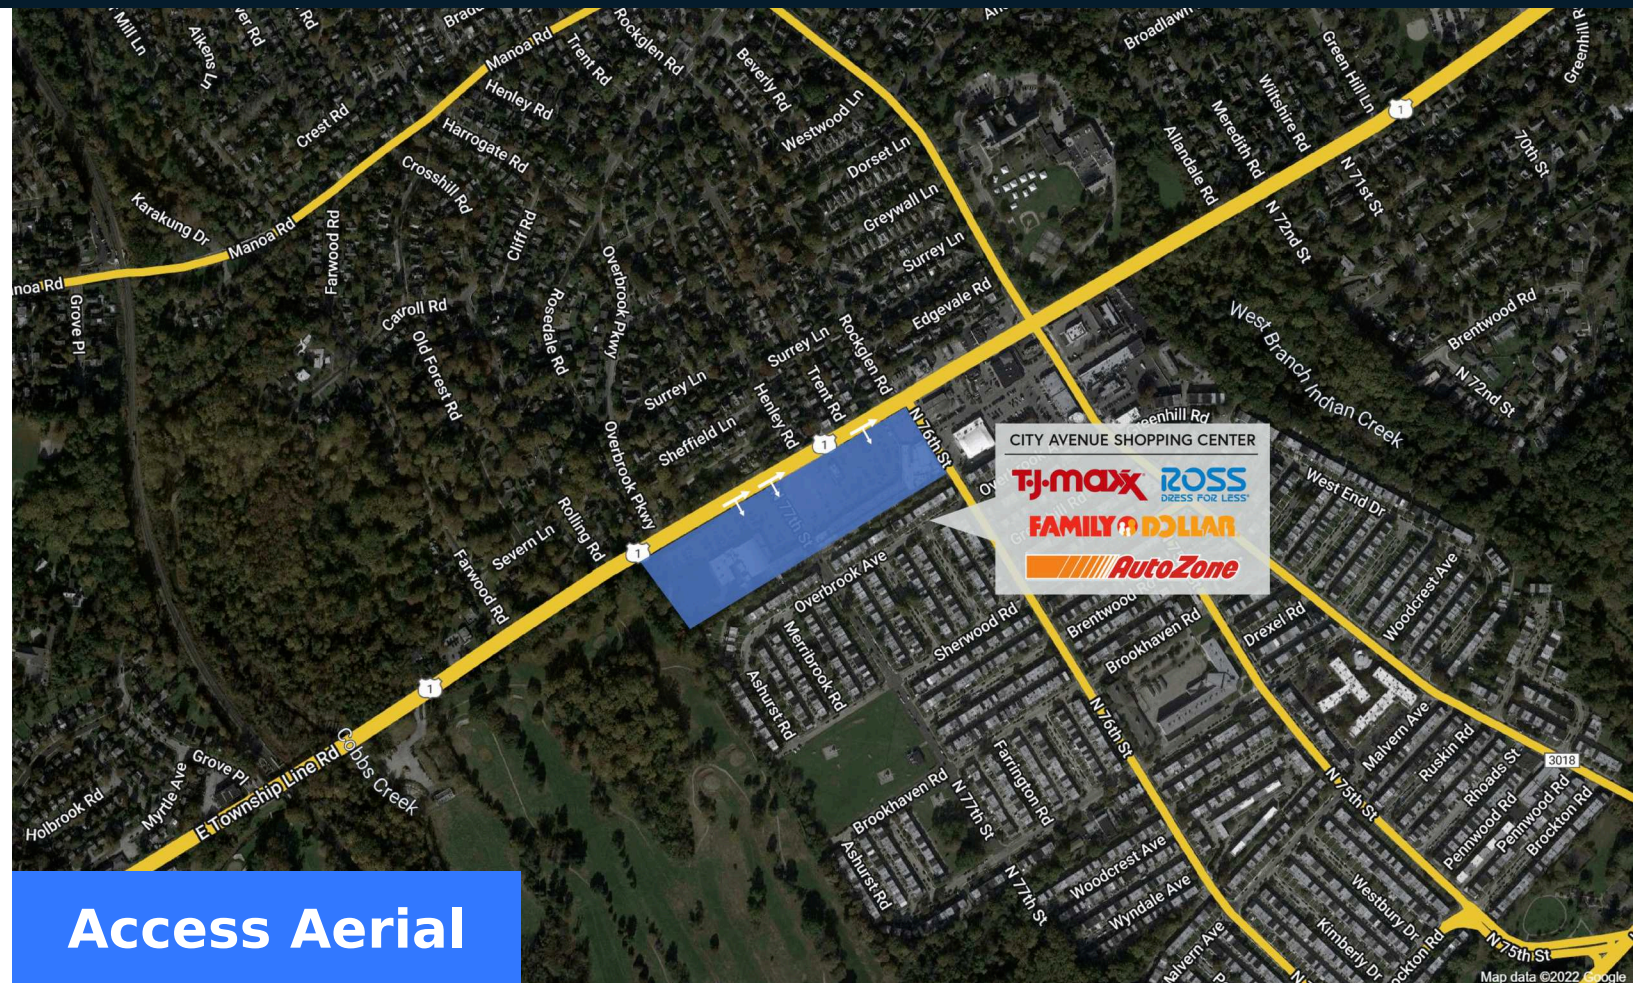

Access Aerial