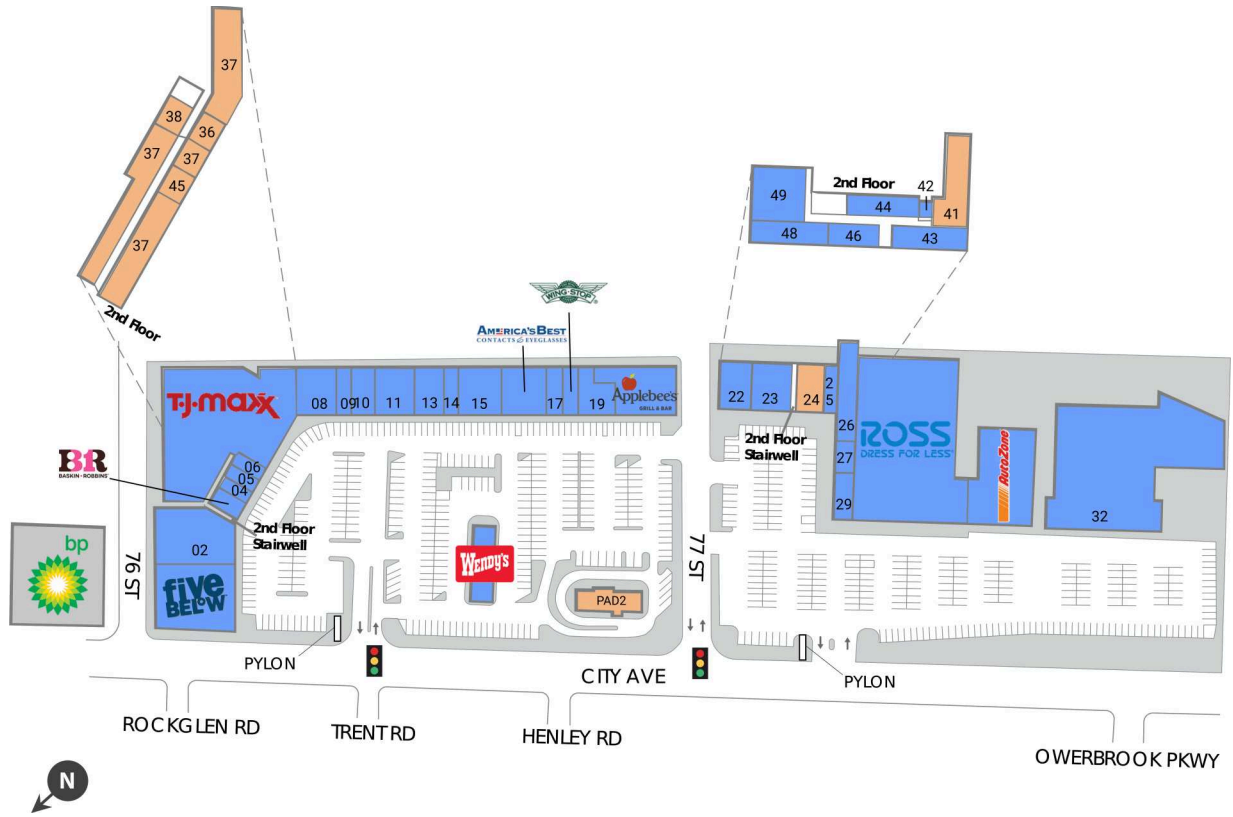

## Highlights

City Avenue Shopping Center, strategically located on Route 1, sits in a densely populated trade area of Philadelphia near St. Joseph's University. The center is a shopping destination with best-in-class national merchants such as Ross and T.J. Maxx.

# City Avenue Shopping Center

7720 City Line Avenue, Philadelphia, PA 19151

David Sherin  
p: 6107471212  
e: davidsherin@regencycenters.com

Market Aerial

Access Aerial

Where It Really Matters.

# City Avenue Shopping Center

David Sherin  
 p: 6107471212  
 e: davidsherin@regencycenters.com

■ AVAILABLE SPACE

Retailers	SF
<b>PAD1</b> Wendy's	<b>2,730</b>
<b>PAD2</b> Available	<b>2,200</b>
01 Five Below	8,990
02 OCEAN CRAB SEAFOOD	6,591
03 Baskin Robbins	844
04 H & R Block	700
05 Cricket Wireless	700
06 Next Accessories	666
07 T.J. MAXX	22,538
08 HAIR TOWN	5,940
09 T-Mobile	1,200
10 HAIR TOWN	5,940
11 OMNIA NAIL SPA	5,410
13 OMNIA NAIL SPA	2,400
14 Smoothie King	900

Retailers	SF
<b>15</b> T-Mobile	<b>3,300</b>
<b>16</b> America's Best Contacts & ...	<b>3,327</b>
17 Blue Bay Restaurant	1,200
18 Wingstop	1,205
19 MILAN LASER HAIR REMOVAL	2,080
20 Applebee's Grill & Bar	5,751
22 SNIPES USA	2,499
23 PA Liquor Control Board	3,510
<b>24</b> Available	<b>2,201</b>
25 Crystal Custom Cleaners	1,200
26 AVAILABLE SOON	2,400
27 Dr. Deanz Repair	400
29 Rita's Water Ice	880
30 Ross Dress for Less	30,000
31 AutoZone	9,800