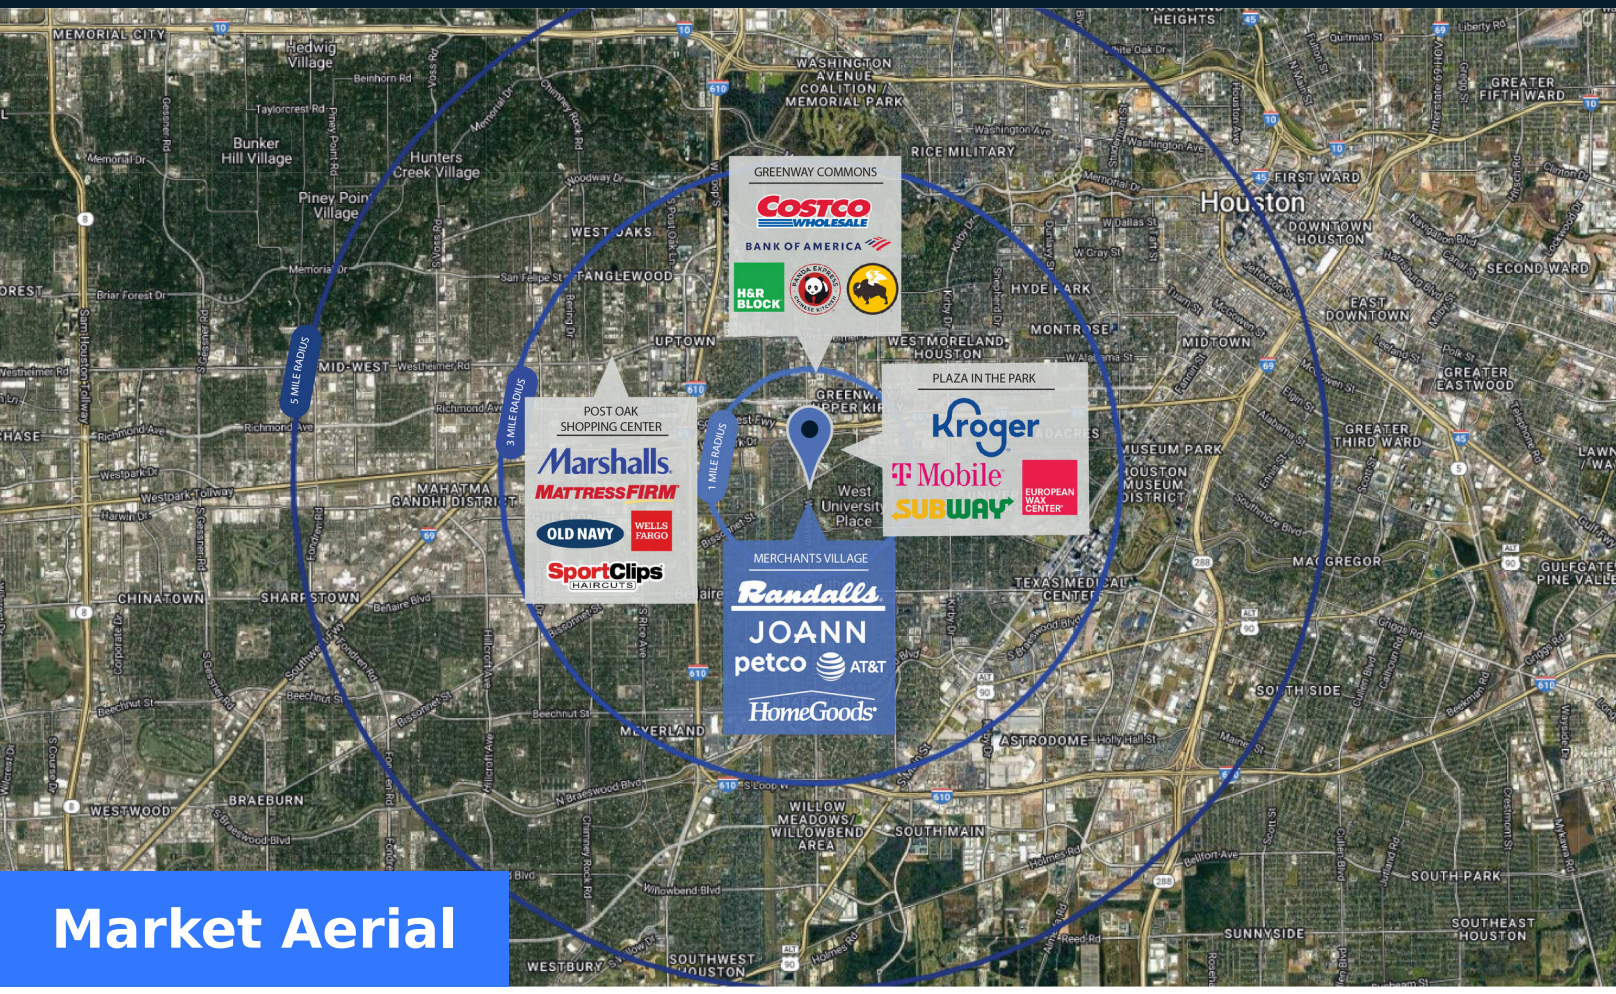

Weslayan Plaza

5586 Wesleyan Street,
Houston, TX 77005

354,713 SF

Anders Fry
p: 2147062509
e: andersfry@regencycenters.co

Property Summary GLA: 354,713

Highlights

Weslayan Plaza is the dominant grocery-anchored shopping center in one of the most prestigious neighborhoods in Texas. The center benefits from its fortress location and a solid mix of national and local retailers.

Trade Area

	1 Mile	3 Miles	5 Miles
 Population	25,319	207,265	519,259
 No. of Households	11,979	98,308	248,780
 Avg. HH Income	\$191,002	\$164,128	\$140,241

Where It Really Matters.

Weslayan Plaza

5586 Wesleyan Street, Houston, TX 77005

Anders Fry
p: 2147062509
e: andersfry@regencycenters.com

Market Aerial

Access Aerial

Where It Really Matters.

Weslayan Plaza

Anders Fry
 p: 2147062509
 e: andersfry@regencycenters.com

■ AVAILABLE SPACE

Retailers	SF
02 CHICKEN SALAD CHICK	2,385
03 TGF Hair Salon	2,000
04 WEST U VET	1,523
05 WEST U PACK N' SHIP	1,200
06 WIGS BY ANDRE	2,109
07 SUMMIT NAILS	915
08 Locktopia Escape Room	2,640
09 VEE TAILOR & ALTERATIONS	1,230
10 MICHAEL'S COOKIE JAR	1,500
11 U.S. Postal Office	6,478
12 Petco	15,895