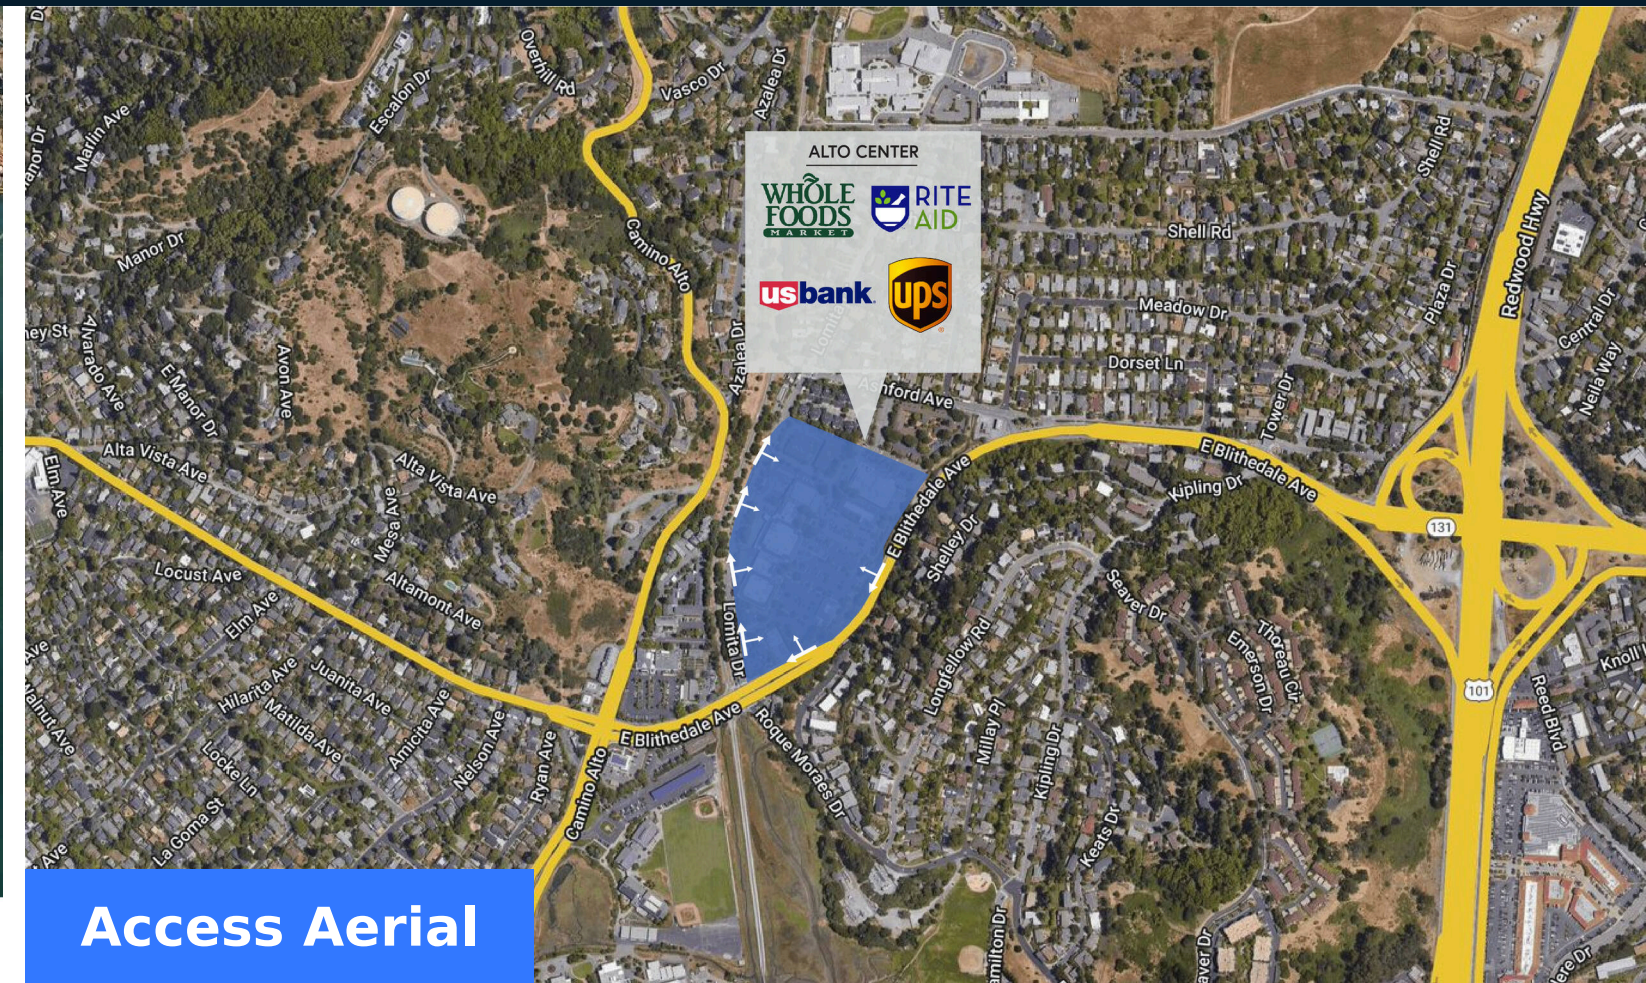

Access Aerial