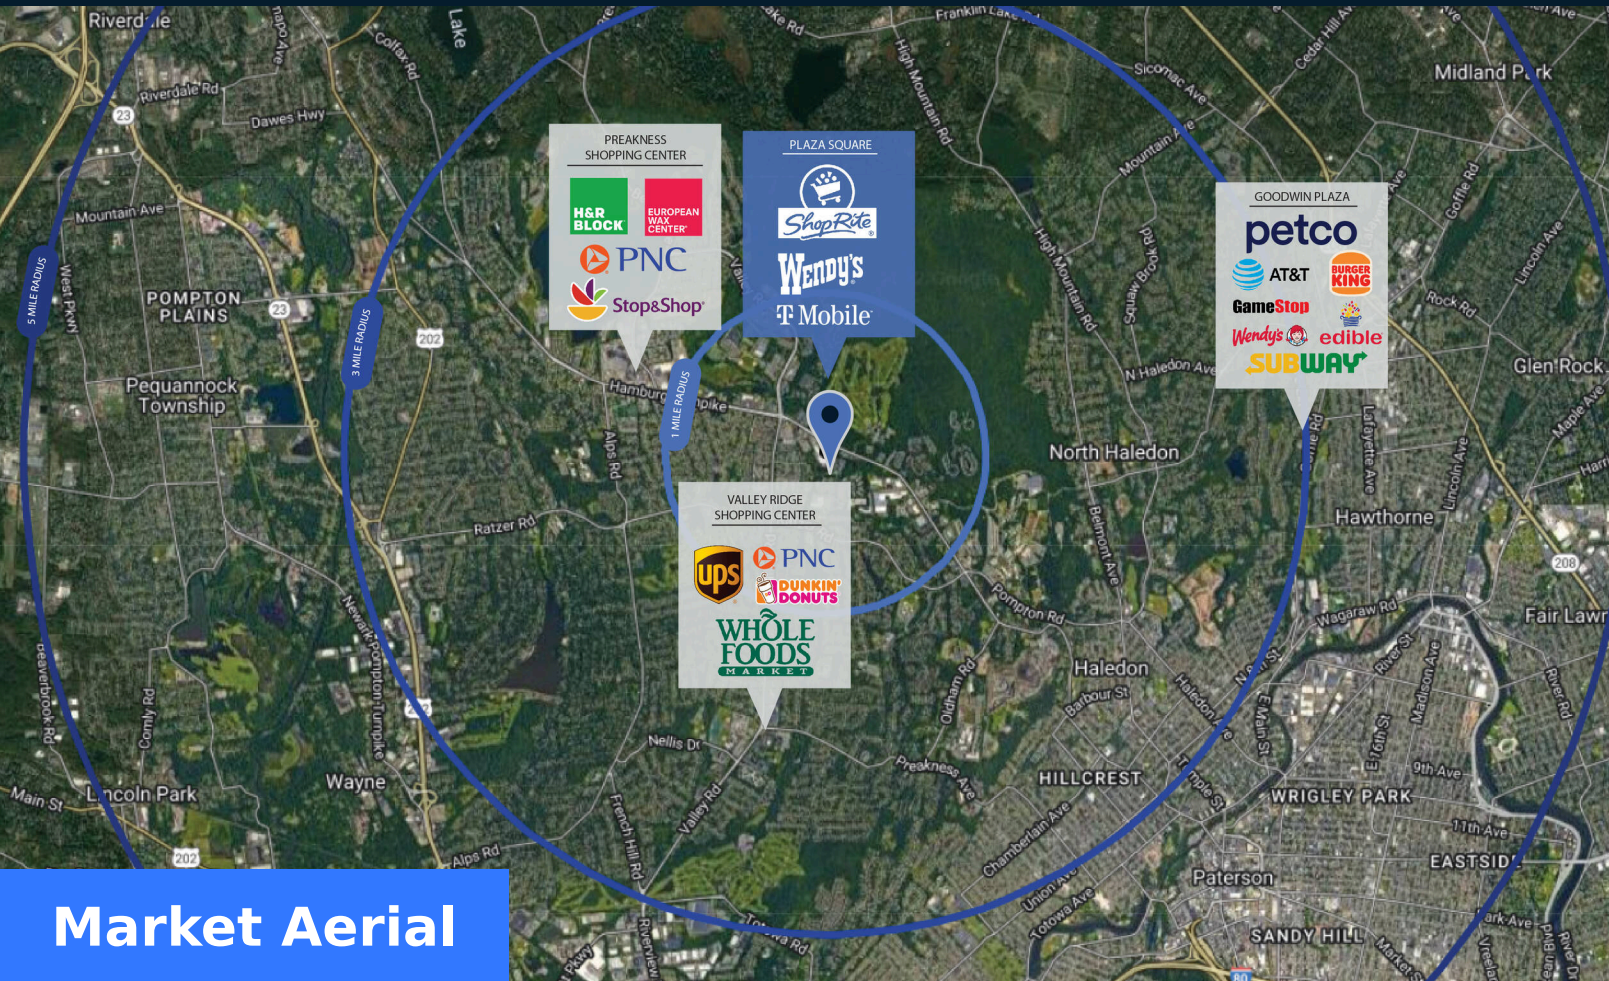

Plaza Square 625 Hamburg Turnpike, Wayne, NJ 7470

Joseph Allegretti
p: 2038625422
e: joeallegretti@regencycenters.com

Where It Really Matters.