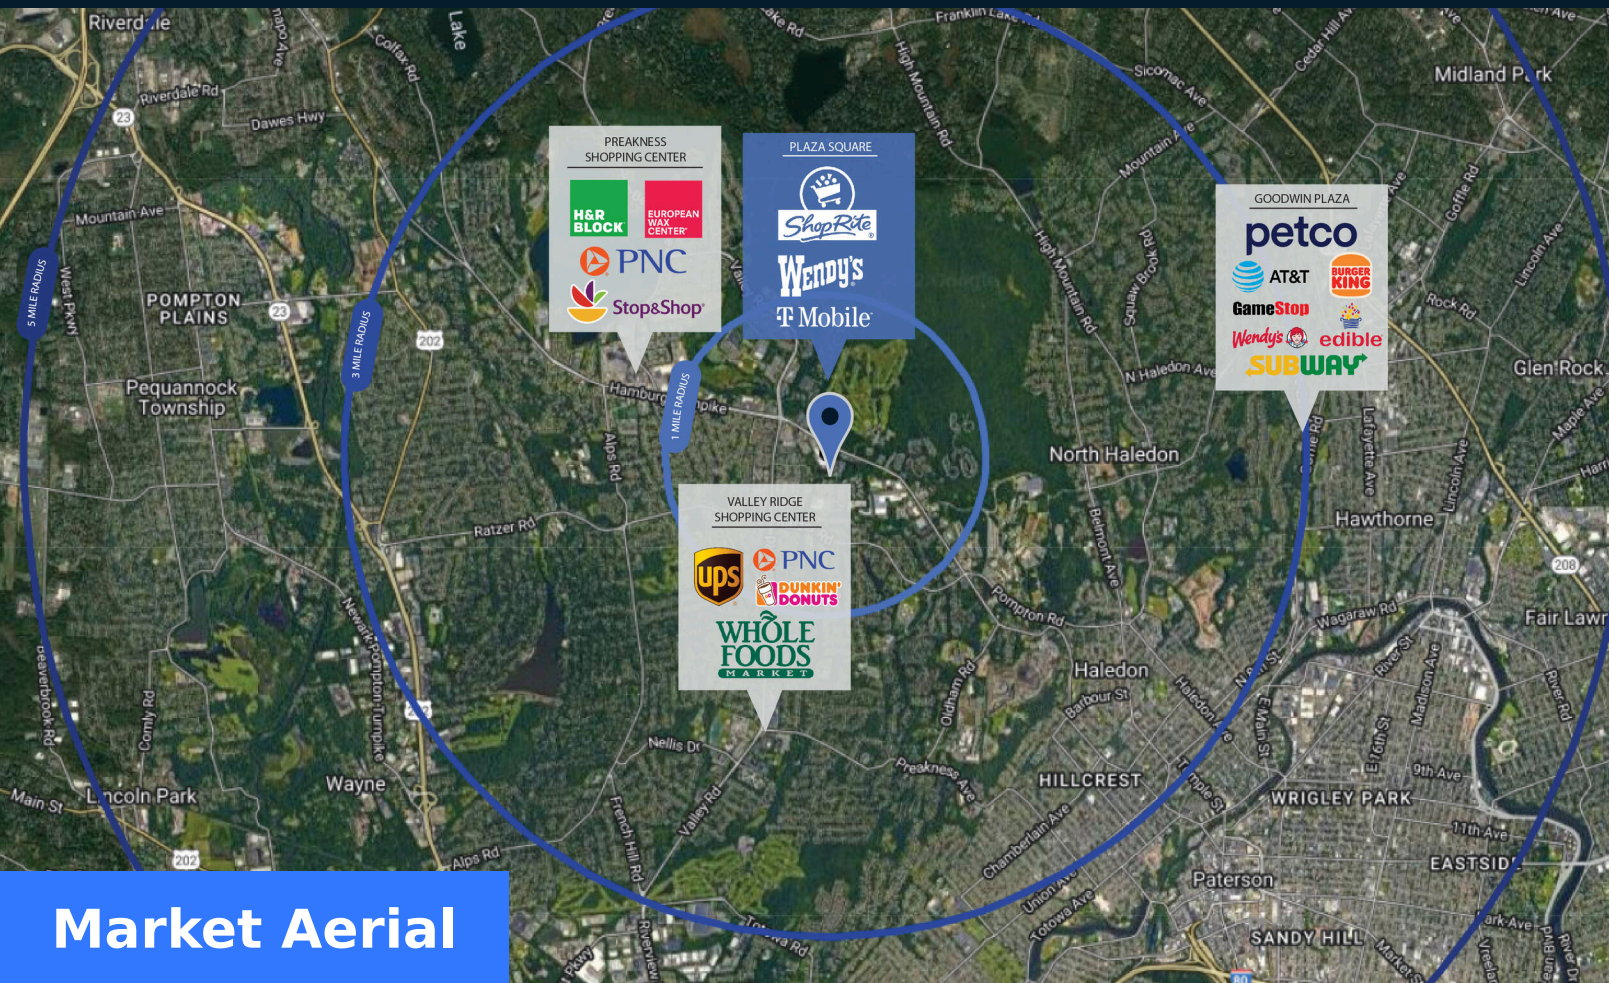

Plaza Square is a community shopping center located in an affluent area of Wayne, New Jersey close to William Paterson University and adjacent to a robust office population.

Trade Area

	1 Mile	3 Mile	5 Mile
Population	8,144	96,555	336,499
No. of Households	3,473	32,302	114,588
Avg. HH Income	\$151,893	\$157,626	\$132,665

Where It Really Matters.

Plaza Square 625 Hamburg Turnpike, Wayne, NJ 7470

 Joseph Allegretti
p: 2038625422
e: joeallegretti@regencycenters.com

Where It Really Matters.

Plaza Square

Joseph Allegretti

p: 2038625422