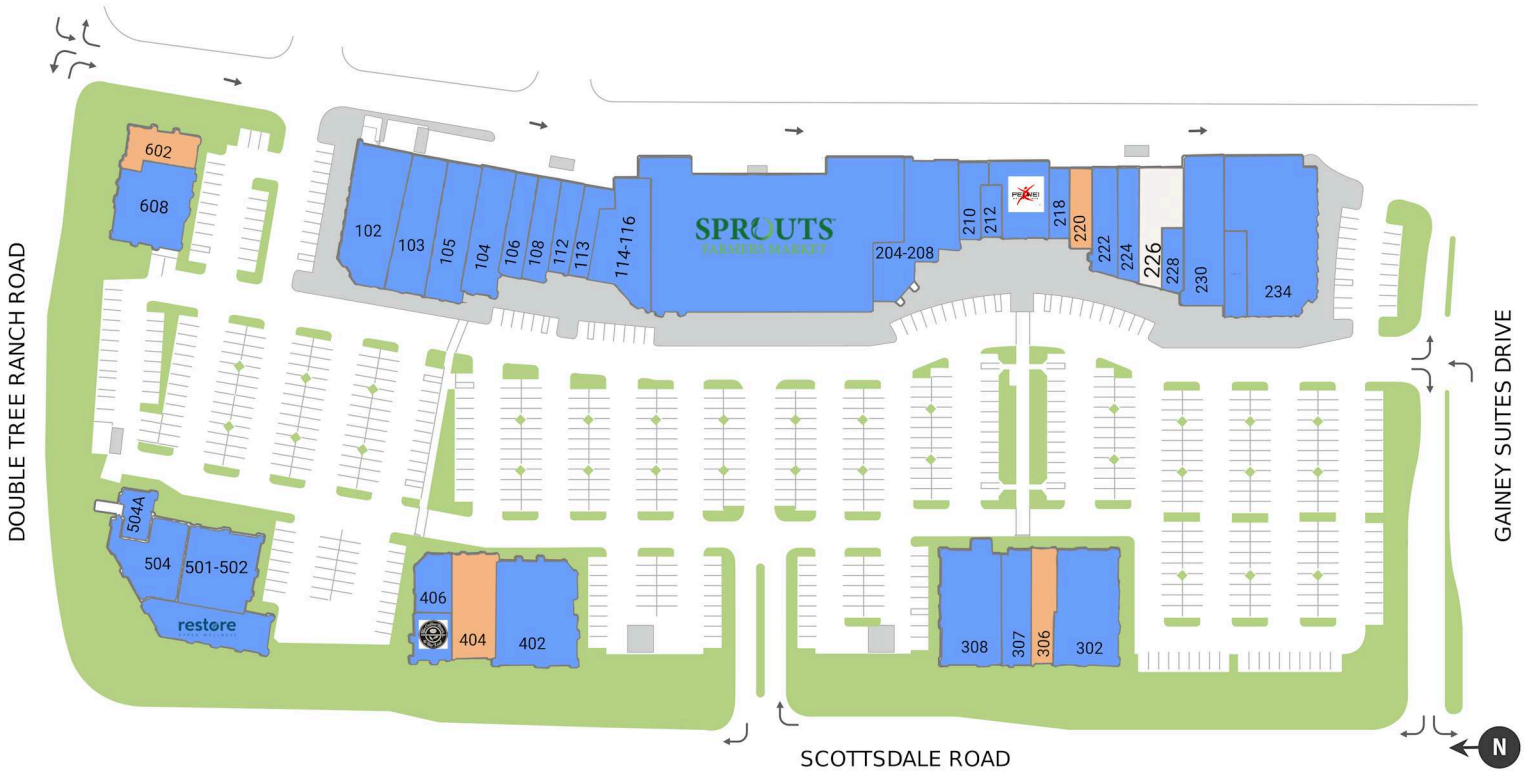

Shops At Gainey Village

Jewel Snowden
p: 301-961-3289
e: jsnowden@firstwash.com

■ AVAILABLE SPACE

Retailers	SF
Available	
102 Rolf's	4,856
103 Kreiss	4,238
104 Soi 4 Bangkok Eatery	3,344
105 IYA Rejuvenation Center	3,516
106 100% CHIROPRACTIC	1,710
108 Paris Paris	1,803
112 Gainey Nail And Spa	1,606
113 A Cool Breeze	2,003
114 Posh Shop	
114-116 Oliver Smith Jeweler	4,206
116 Oliver Smith Jeweler	
124 Sprouts	27,226
204-208 The Collector's House	5,530

Retailers	SF
204A The Collector's House	
210 Carine's Boutique	1,383
212 Femme	920
214 Pei Wei Asian Diner	2,891
218 Stretchlab	1,210
220 Available	1,405
222 Leased Space	1,846
224 Diva Women's Wear	1,950
226 Ritzy Rags and Shoes - Co...	3,084
228 SunSet Wine Bistro	1,124
230 At Ease	4,430
232 Club Pilates	1,499
234 Village Tavern	9,331
302 Leased Space	5,609

Retailers	SF
306 Available	2,006
307 Petfolk	2,756
308 Hash Kitchen	5,262
402 Lure Fish House & Oyster Bar	6,336
404 Available	3,599
406 Koibito Poke	1,310
408 Coffee Bean & Tea Leaf	1,457
500 Restore Hyper Wellness + ...	2,728
501-502 Pomo Pizzeria	4,923
504 El Patron New Mexican Rest...	3,868
504A Kaleidoscope Juice	1,000
602 Available	1,810
608 Famous 48	4,576

GLA TOTAL 138,351

Where It Really Matters.