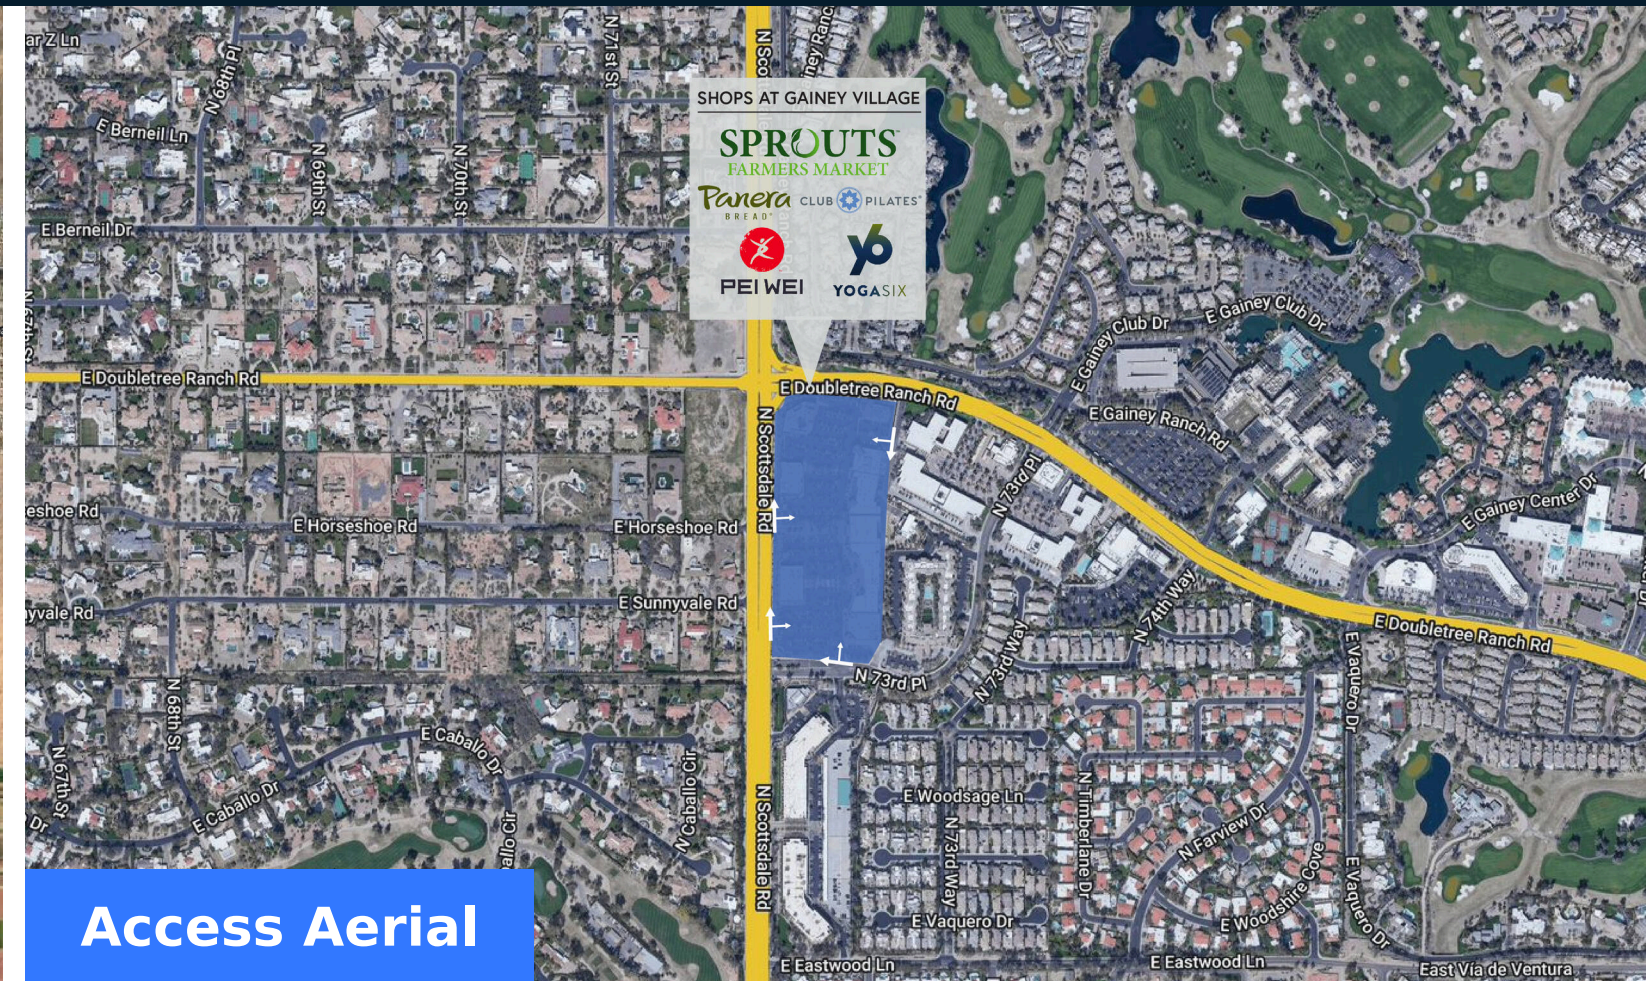

Access Aerial