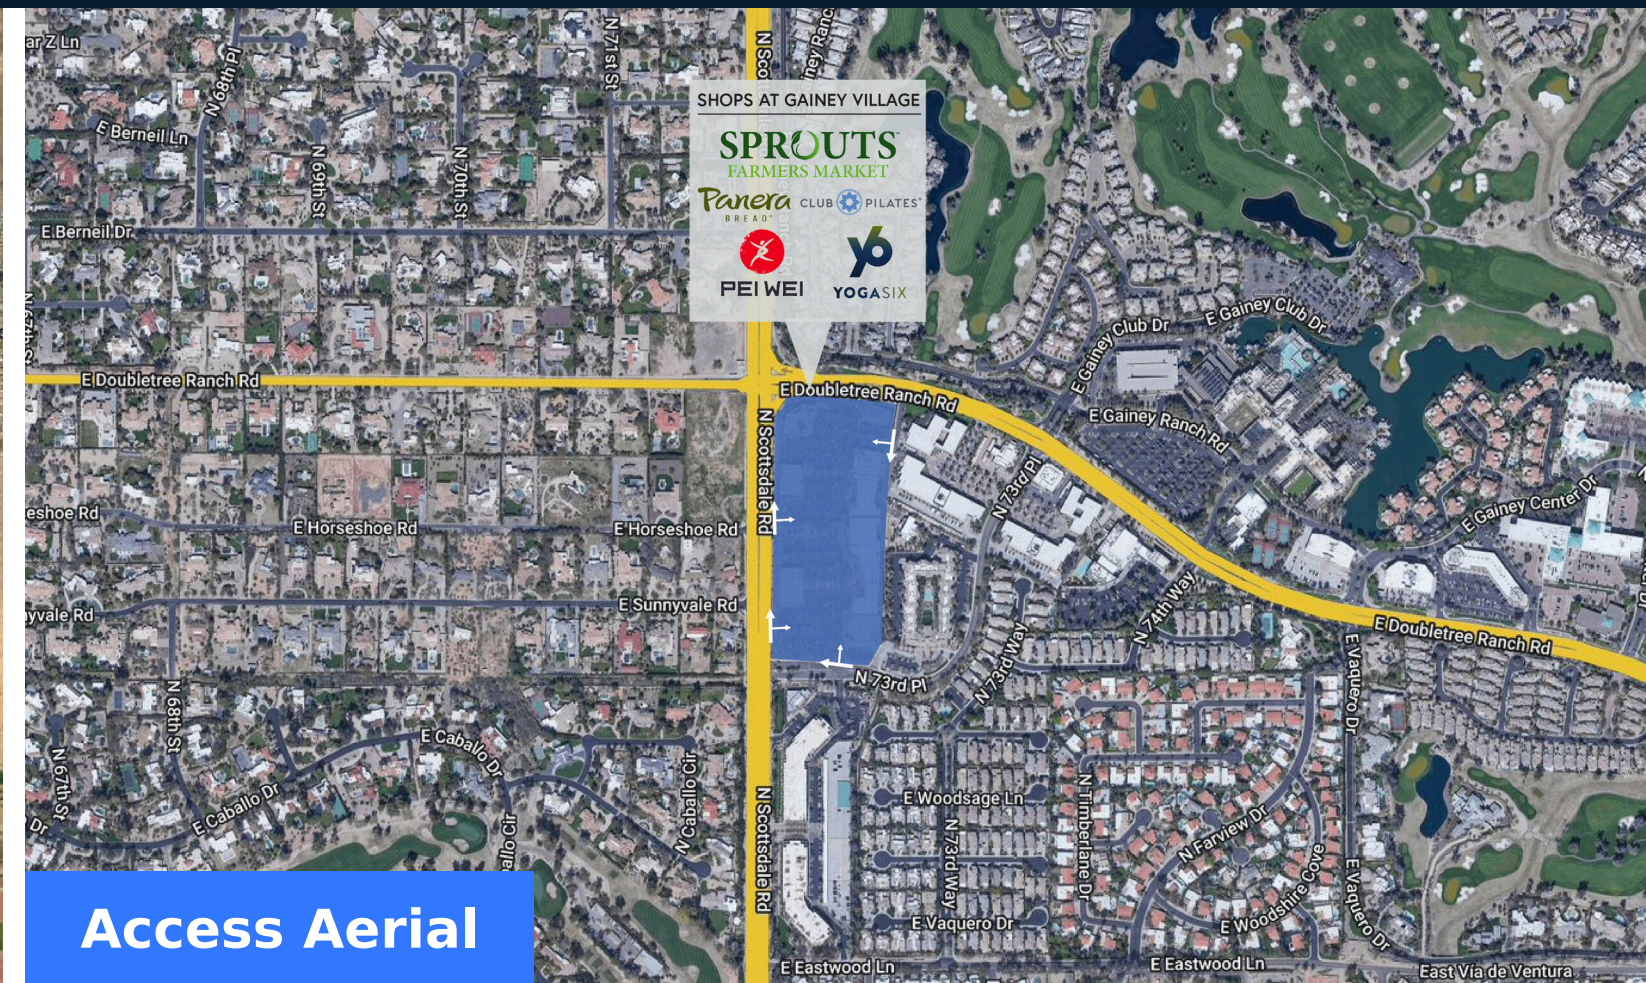

Access Aerial