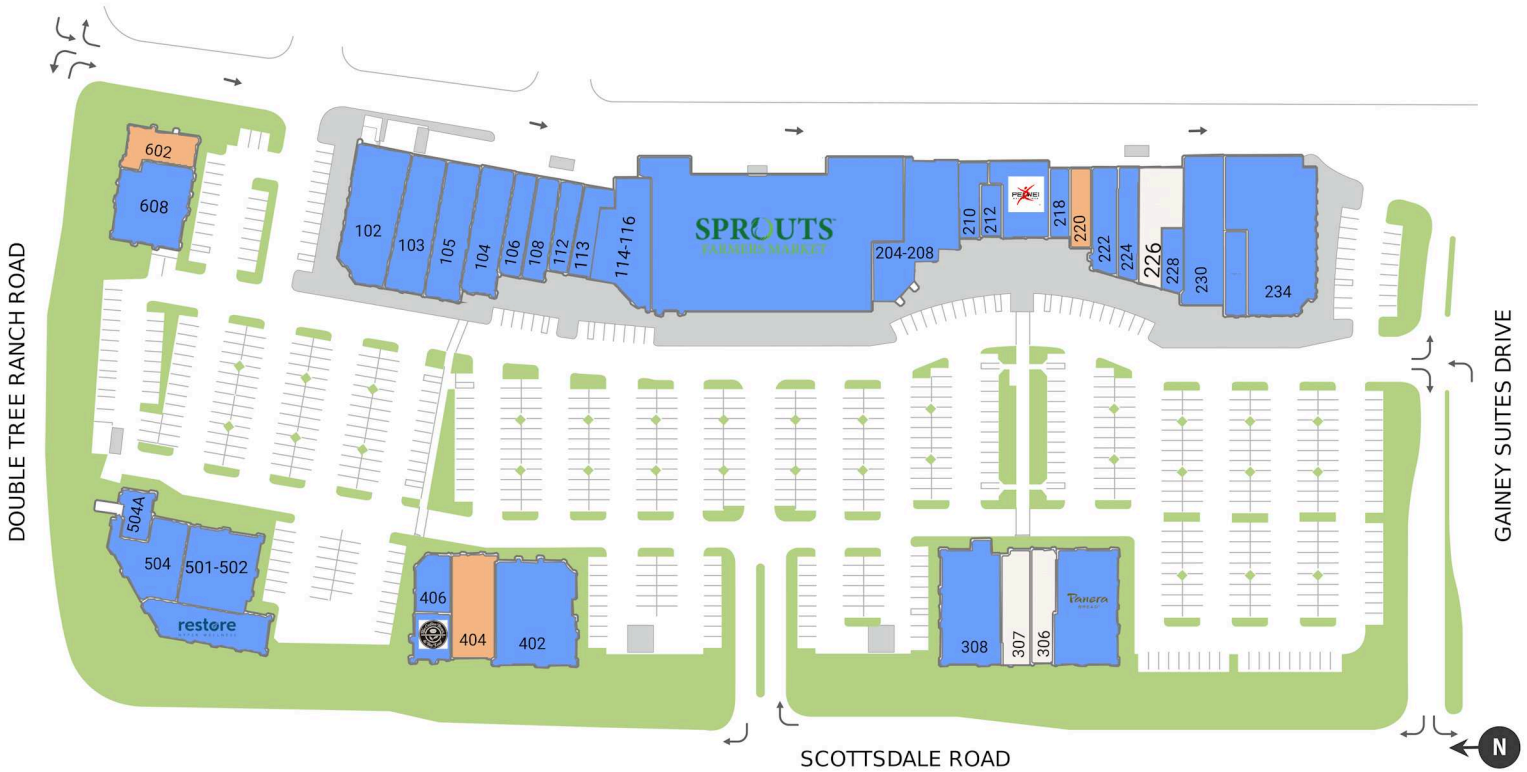

# Shops At Gainey Village

Jewel Snowden  
 p: 301-907-7800  
 e: jsnowden@firstwash.com

■ AVAILABLE SPACE

Retailers	SF
Available	
102 Rolf's	4,856
103 Kreiss	4,238
104 Soi 4 Bangkok Eatery	3,344
105 IYA Rejuvenation Center	3,516
106 100% CHIROPRACTIC	1,710
108 Paris Paris	1,803
112 Gainey Nail And Spa	1,606
113 A Cool Breeze	2,003
114 Oliver Smith Jeweler	
114 Posh Shop	
114-116 Oliver Smith Jeweler	4,206
116 Oliver Smith Jeweler	
124 Sprouts	27,226

Retailers	SF
204-208 The Collector's House	5,530
204A The Collector's House	
210 Carine's Boutique	1,383
212 Femme	920
214 Pei Wei Asian Diner	2,891
218 Stretchlab	1,210
220 Available	1,405
222 Bryn Walker	1,846
224 Diva Women's Wear	1,950
226 Ritzy Rags and Shoes	3,084
228 SunSet Wine Bistro	1,124
230 At Ease	4,430
232 Club Pilates	1,499
234 Village Tavern	9,331