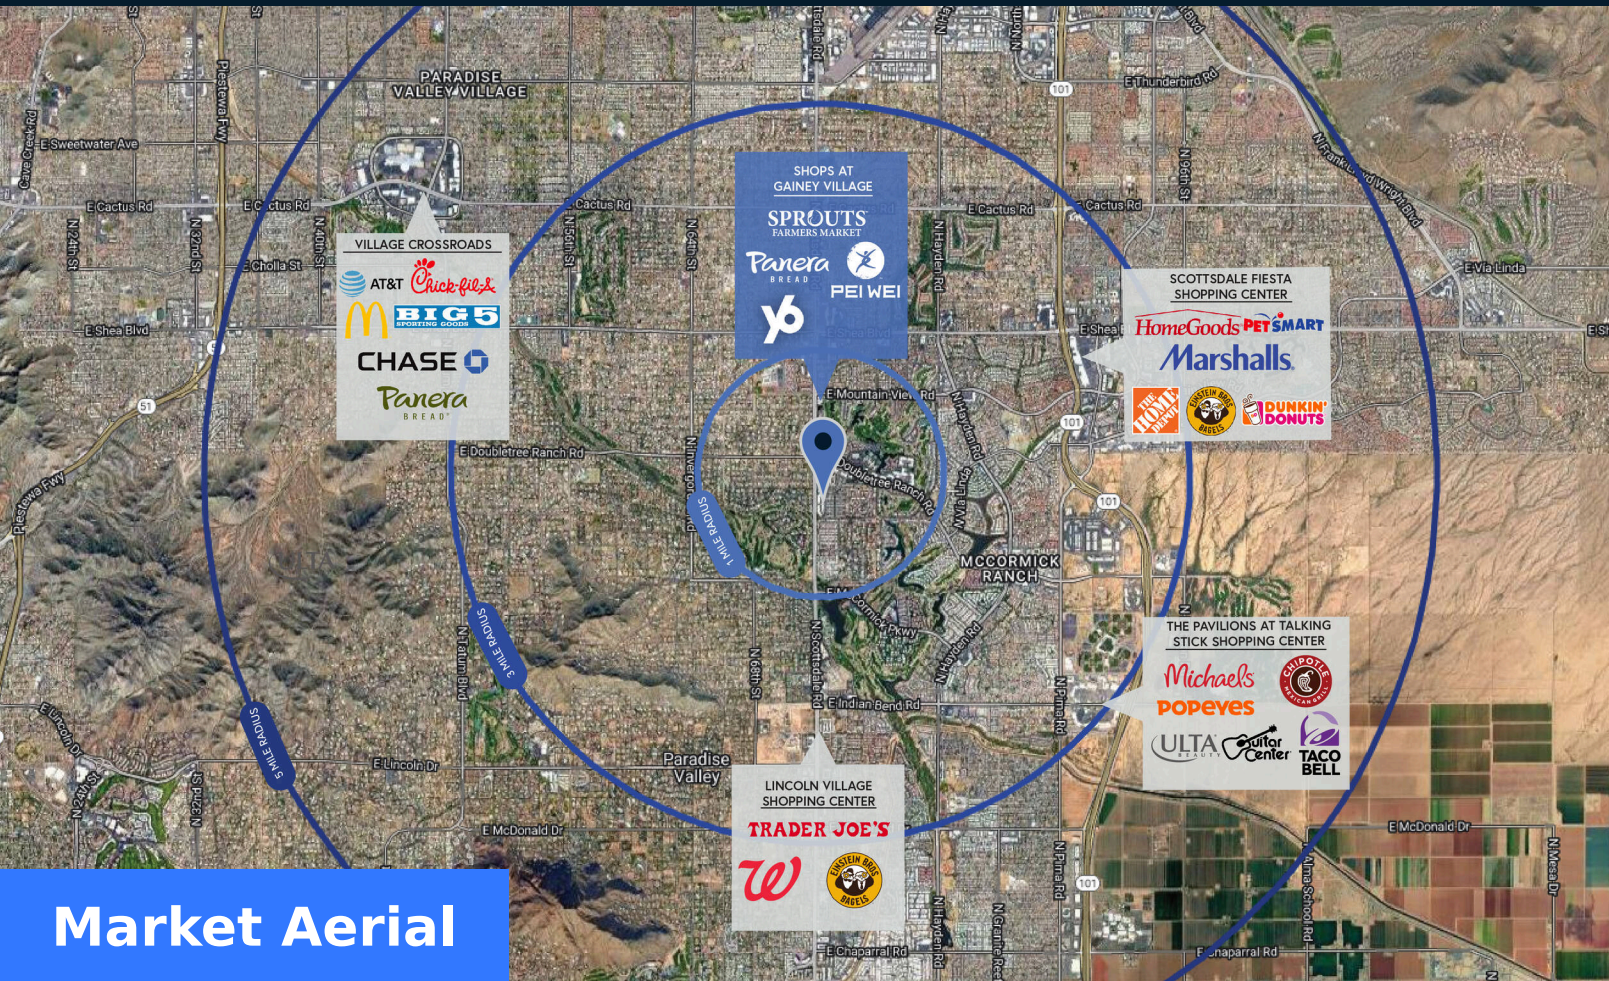

Access Aerial

The Shops at Gainey Village

N. Scottsdale Rd. & Doubletree, Scottsdale, AZ 85253

Jewel Snowden
p: 301-961-3289
e: jsnowden@firstwash.com

Market Aerial