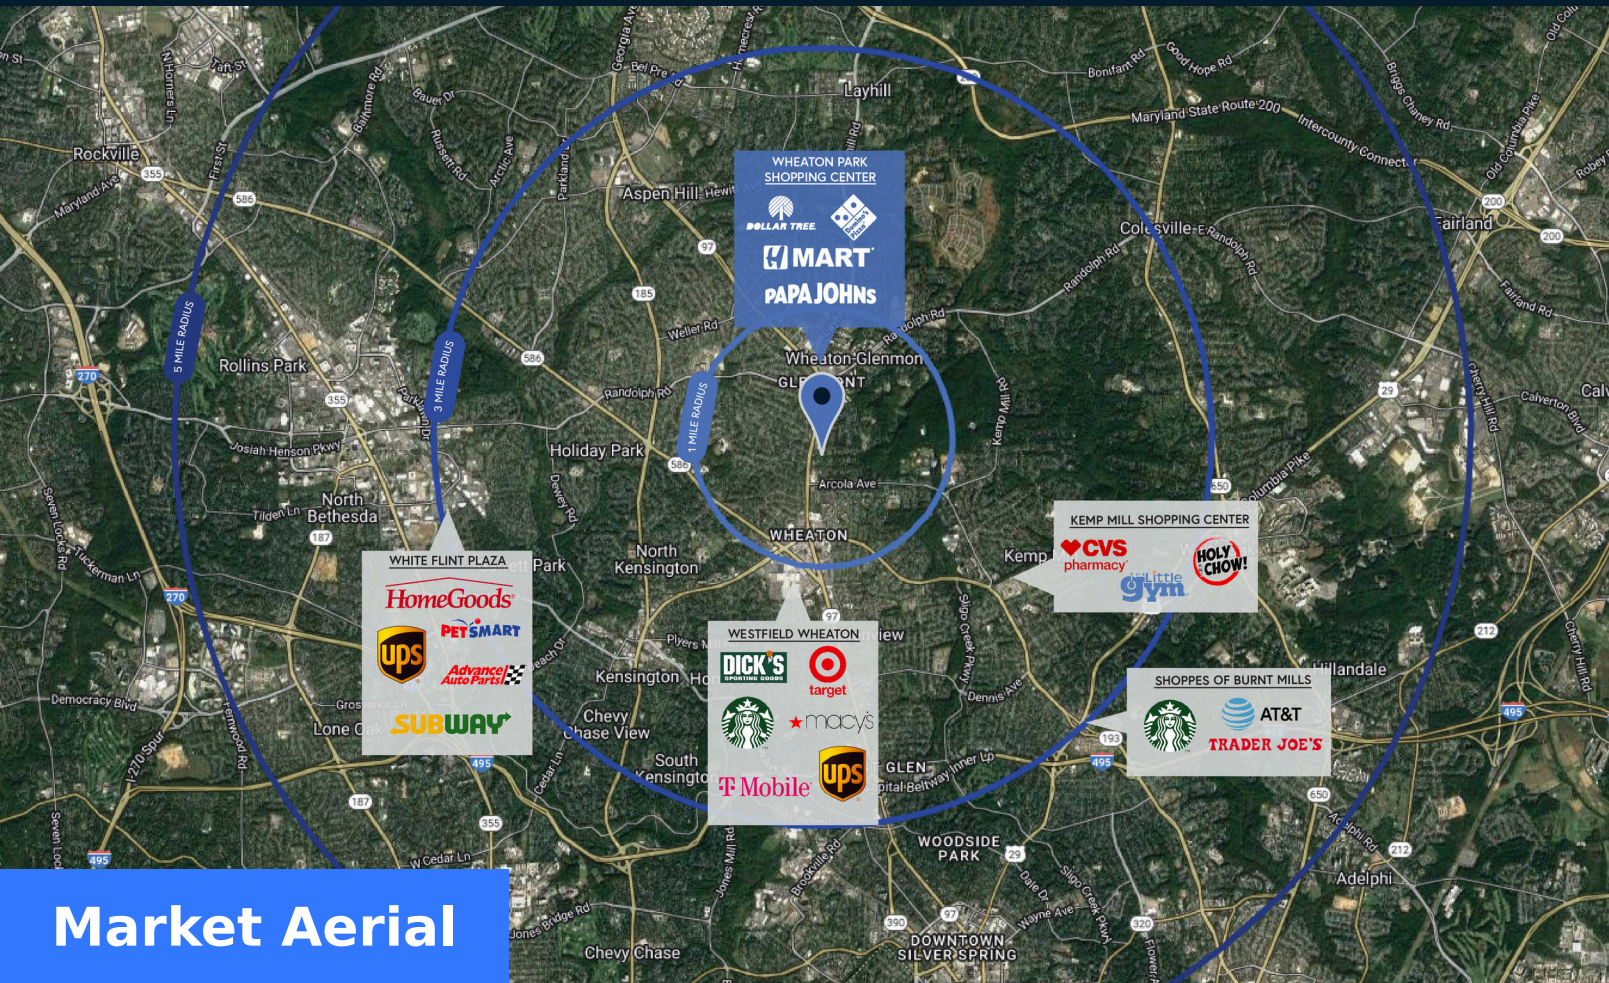

Access Aerial

Wheaton Park Shopping Center

Georgia Ave. & Shorefield Rd., Wheaton, MD 20902

Hannah Hagerty
p: 301-961-3273
e: hhagerty@firstwash.com

Market Aerial