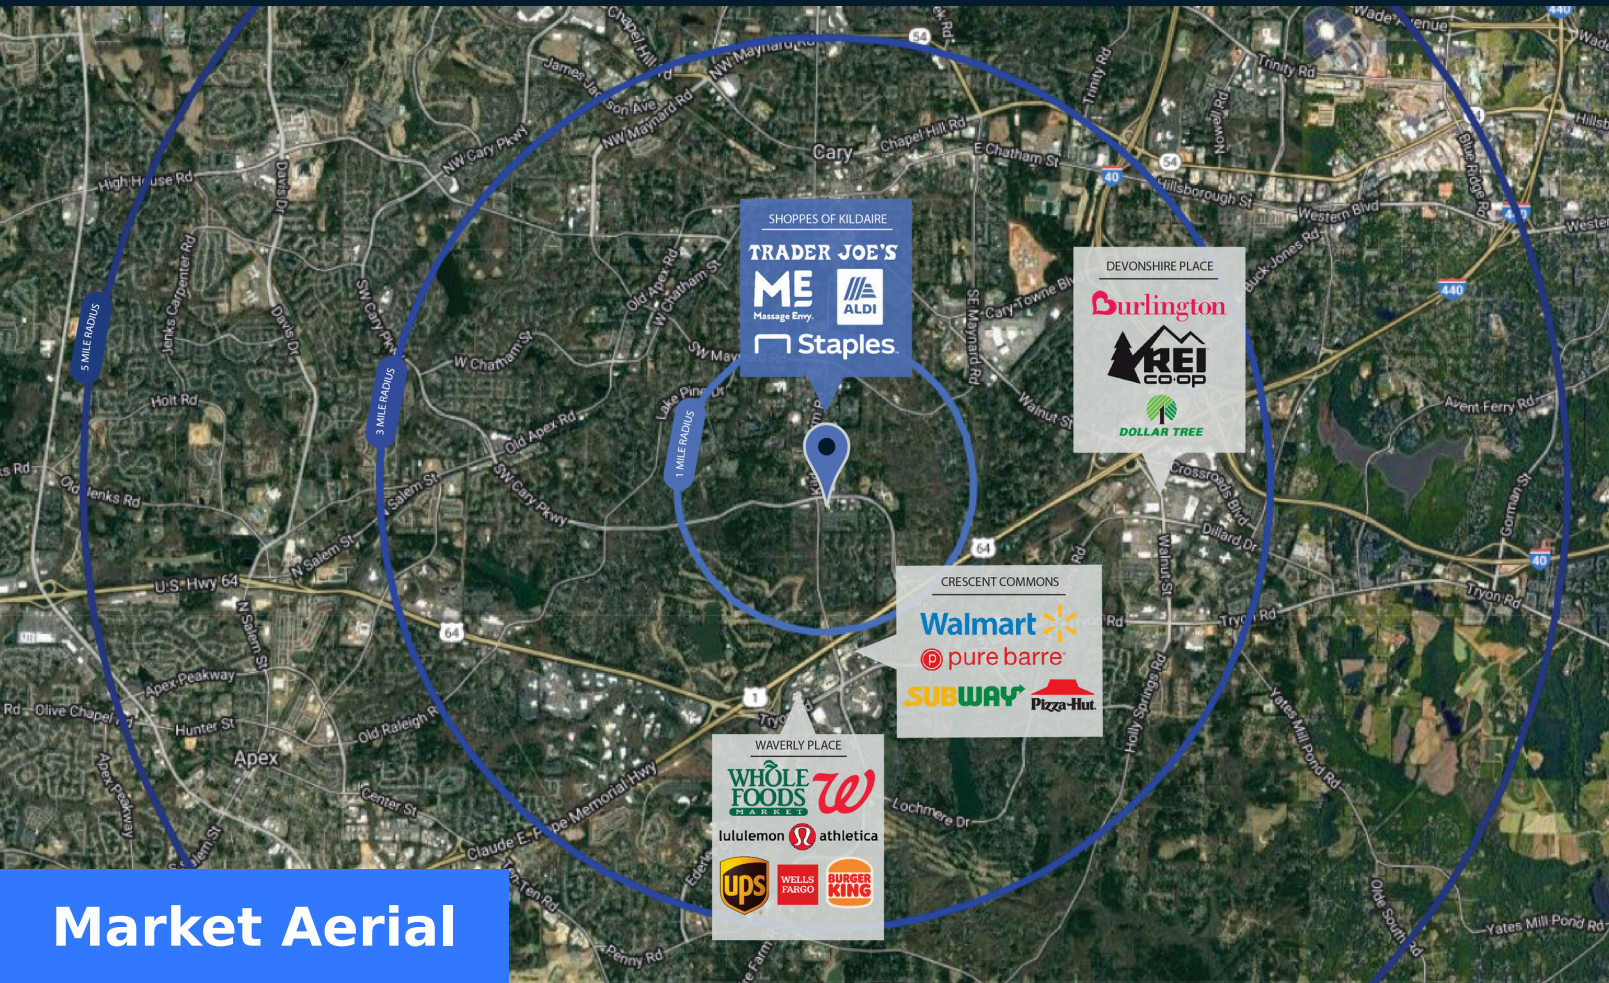

Shoppes of Kildaire

1394 Kildaire Farm Road, Cary, NC 27511

Allison Wiggs
p: 9198314915
e: AllisonWiggs@regencycenters.com

Where It Really Matters.