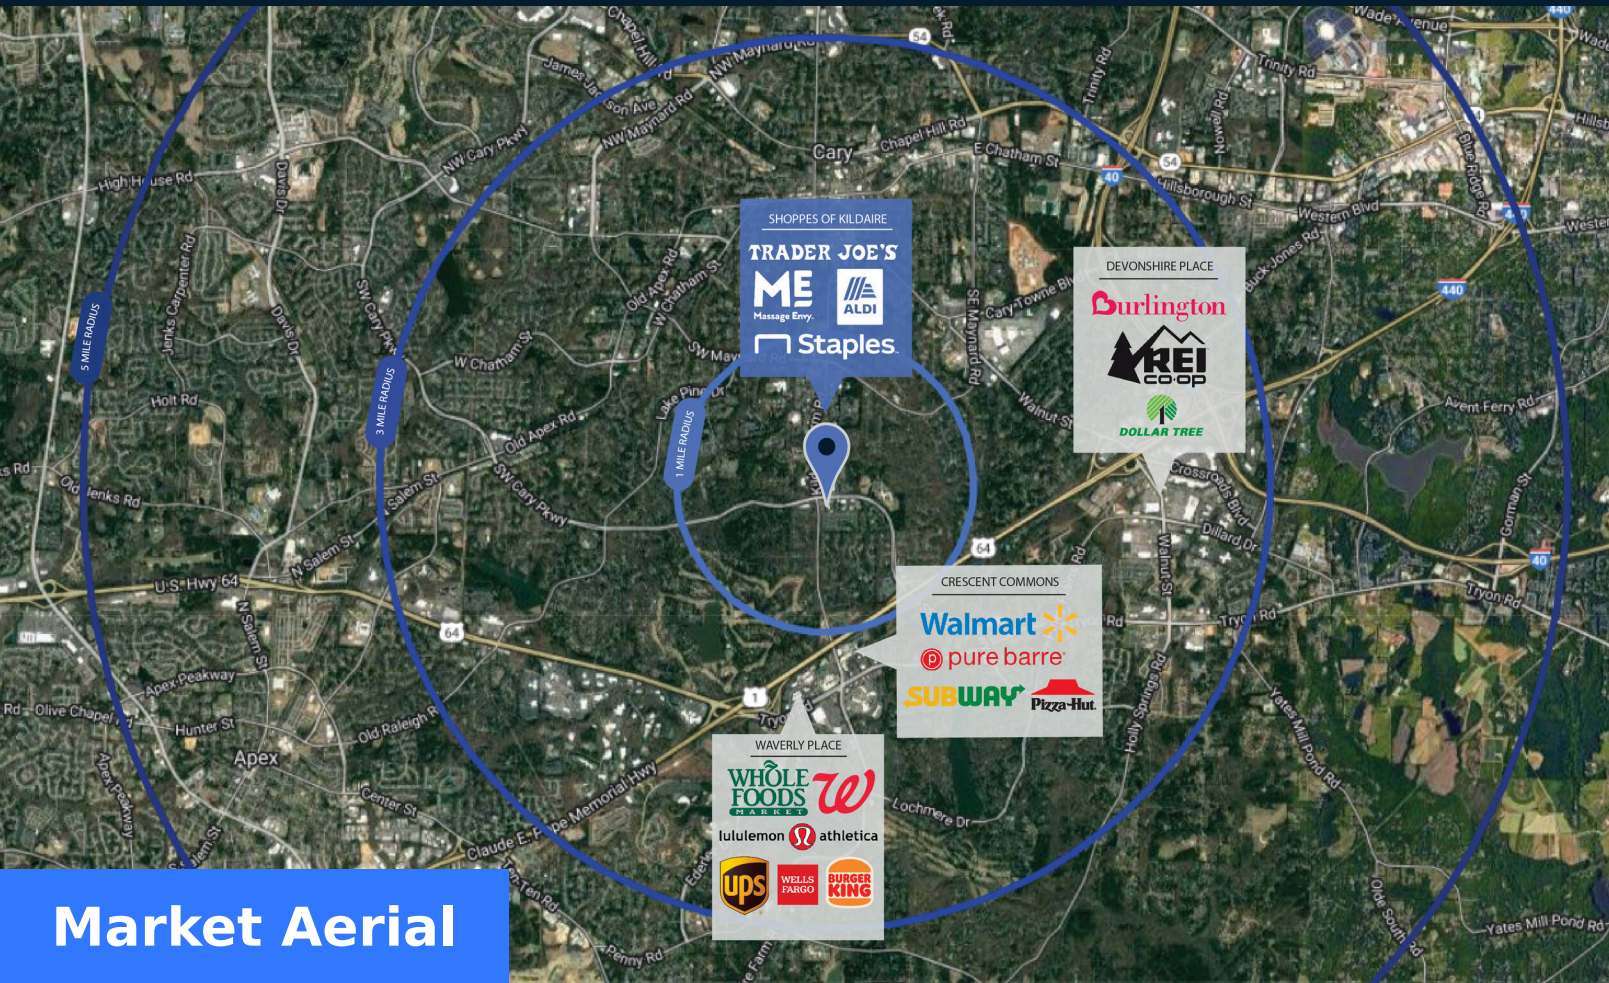

Shoppes of Kildaire

1394 Kildaire Farm Road,
Cary, NC 27511

145,101 SF

Allison Wiggs
p: 9198314915
e: AllisonWiggs@regencycenters.com

Property Summary GLA: 145,101

Highlights

Shoppes of Kildaire is a Trader Joe's-anchored shopping center development located at a busy intersection in Cary, North Carolina. The property is surrounded by a highly-affluent neighborhood and features strong-performing merchants and restaurants.

Trade Area

	1 Mile	3 Mile	5 Mile
 Population	10,814	79,021	191,543
 No. of Households	4,735	33,142	79,851
 Avg. HH Income	\$121,482	\$123,936	\$131,082

Where It Really Matters.

Shoppes of Kildaire

1394 Kildaire Farm Road, Cary, NC 27511

Allison Wiggs
p: 9198314915
e: AllisonWiggs@regencycenters.com

Market Aerial

Access Aerial

Where It Really Matters.

Shoppes of Kildaire

Allison Wiggs
 p: 9198314915
 e: AllisonWiggs@regencycenters.com

Retailers	SF
OBO1 IHOP	
OBO2 Wendy's	
OBO3 Available	
OBO4 Boston Market	
01 Barnes & Noble	27,000
03 Aldi	27,000
04 CHA HOUSE	1,578
05 J. ALANE'S FINE LINGERIE	1,627
06 Frame Warehouse	1,626
07 Hallmark	4,880
09 Sassool	6,000

Retailers	SF
10 SZECHUAN MANSION HOT ...	4,000
12A 9GROUND	1,626
12B YURI JAPANESE RESTAURANT	3,252
13 JUICE VIBES	1,626
14 SUGARING NYC	1,626
15 DICED GOURMET SALADS ...	1,626
16 Massage Envy	3,252
18 Staples	24,834
18A Trader Joe's	18,613
19 Chido Taco	2,101
21 Light RX Face & Body	2,050