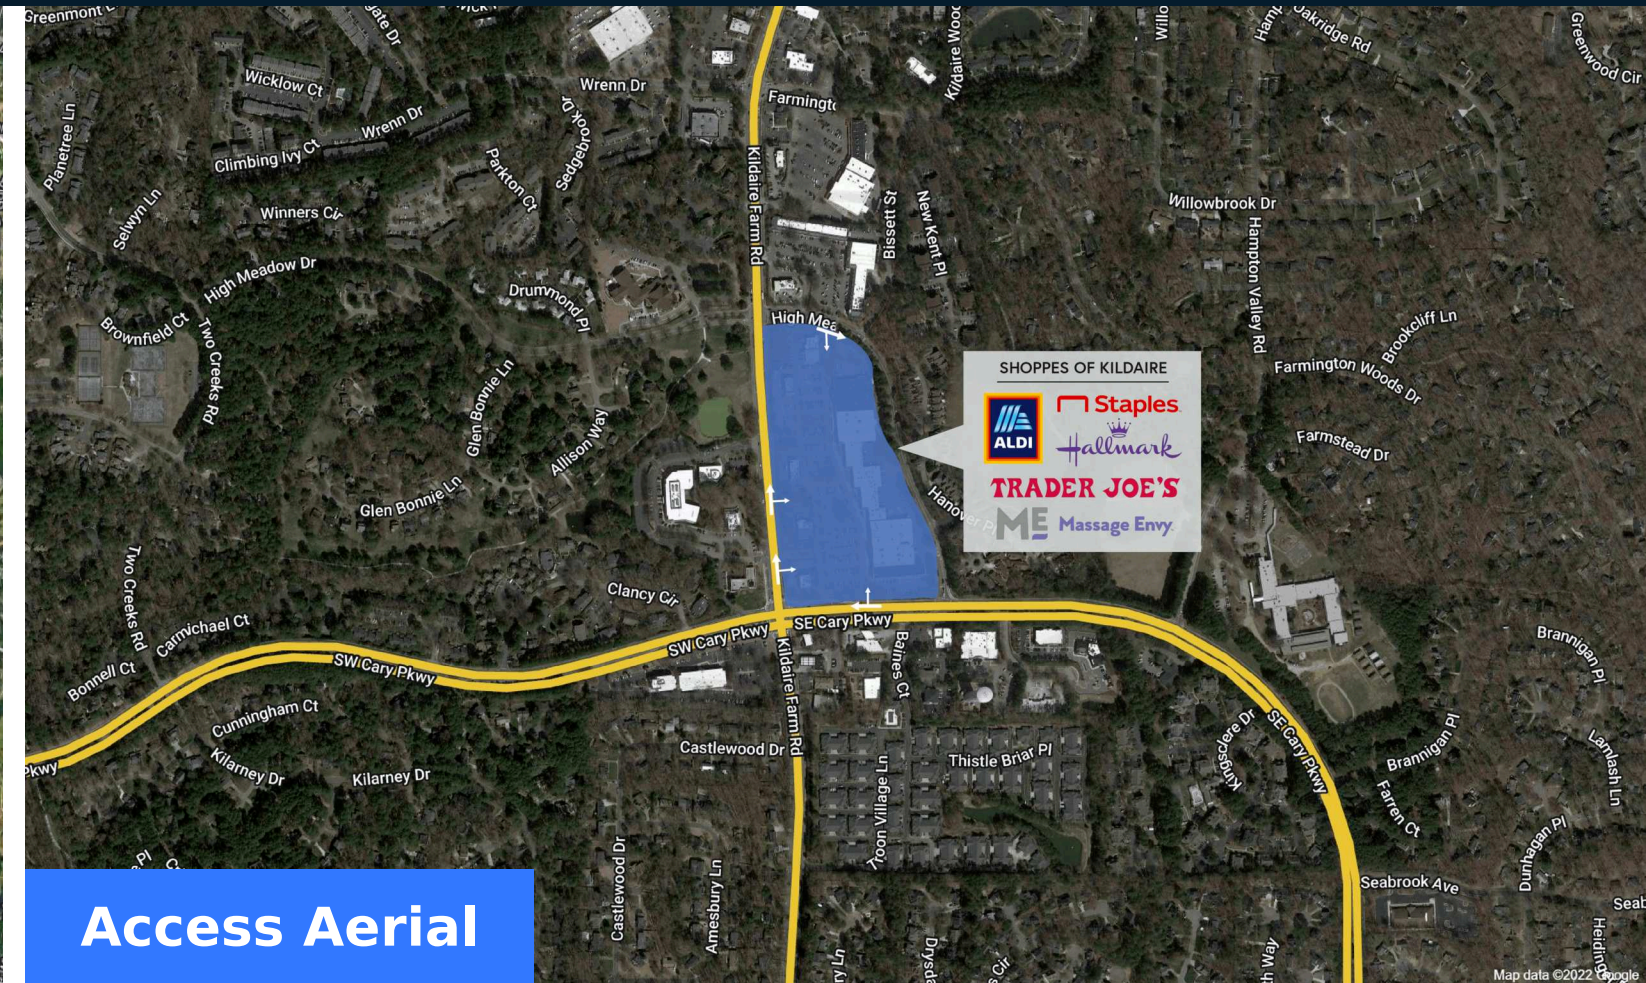

Access Aerial