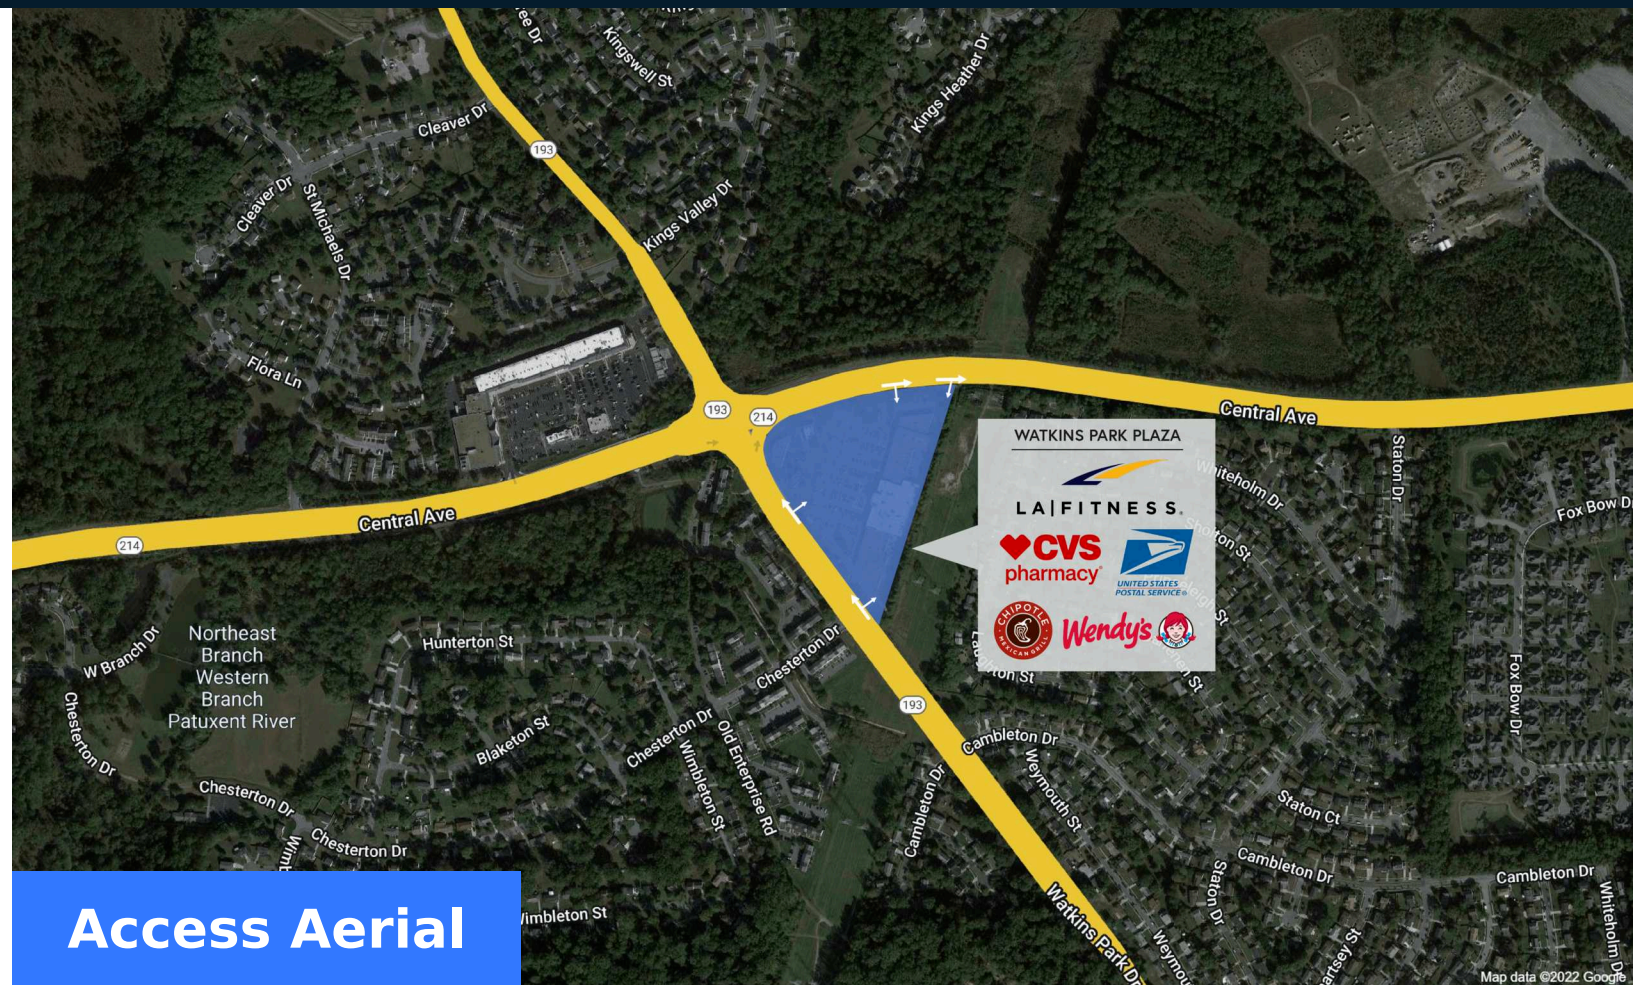

Access Aerial