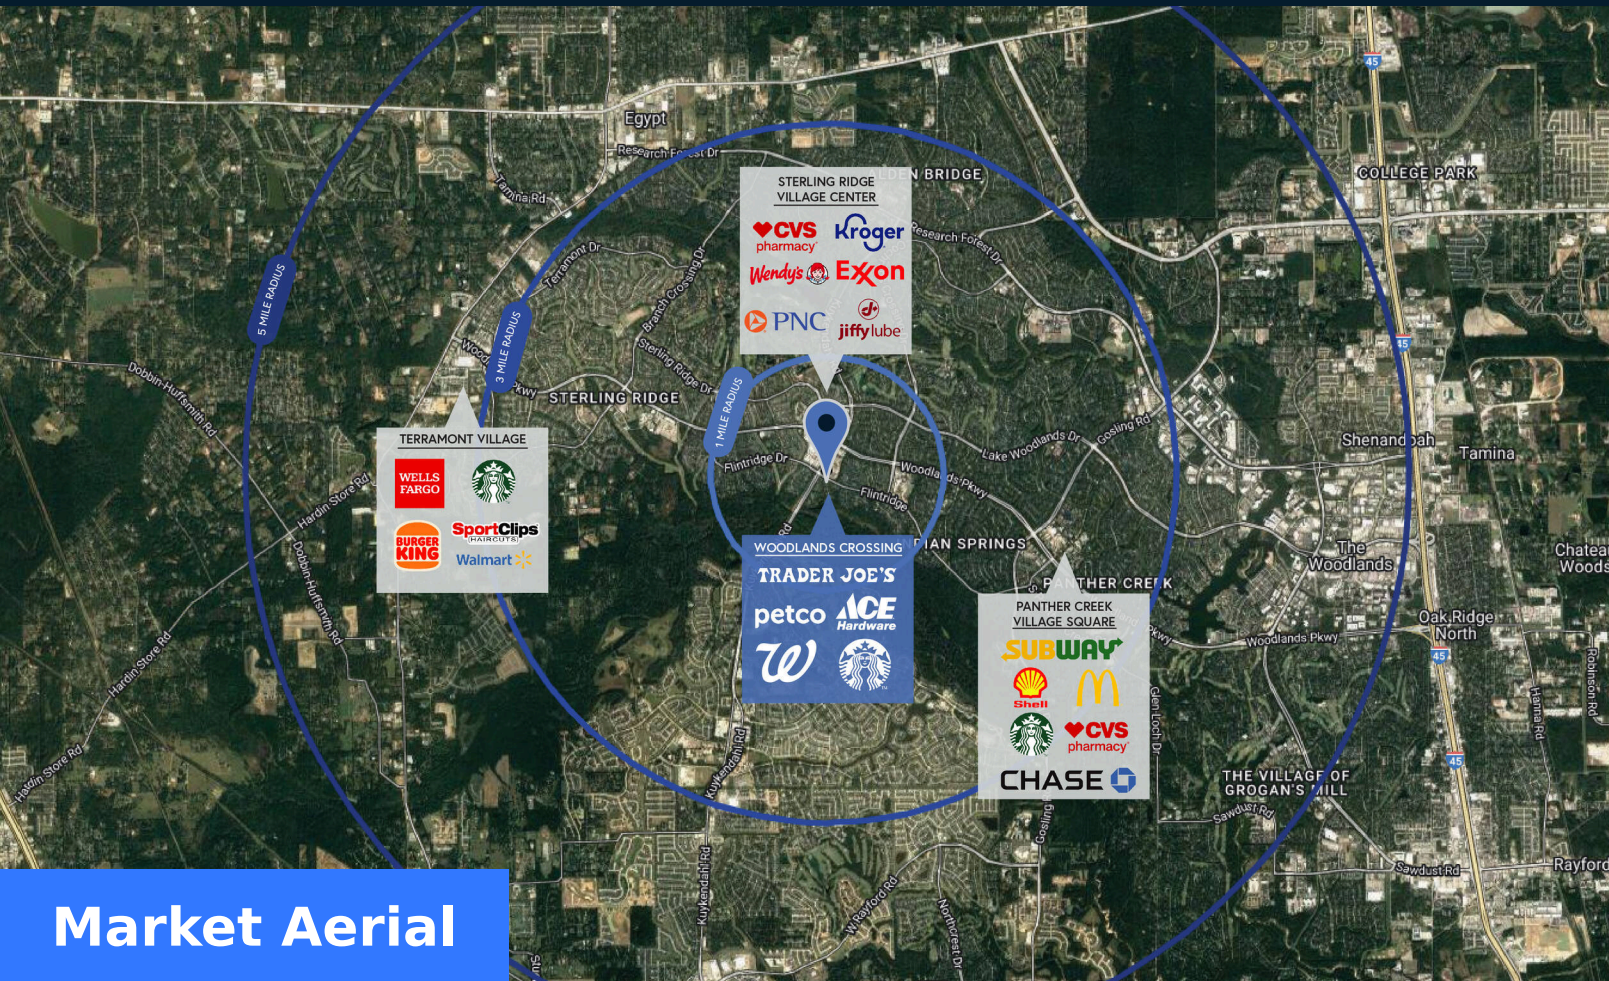

Woodlands Crossing

10860 Kuykendahl Road,
The Woodlands, TX 77381

125,186 SF

Jewel Snowden
p: 301-907-7800
e: jsnowden@firstwash.com

Property Summary GLA: 125,186

Highlights

The Trader Joe's-anchored Woodlands Crossing is strategically located in a prime section of a wealthy master-planned community. The property provides prospective tenants with excellent brand recognition, stellar demographics, and a strong anchor draw.

Trade Area

| | 1 Mile | 3 Mile | 5 Mile |
|--------------------------|-----------|-----------|-----------|
| Population | 6,350 | 79,709 | 171,021 |
| No. of Households | 2,277 | 27,505 | 63,248 |
| Avg. HH Income | \$250,251 | \$204,342 | \$175,929 |

Where It Really Matters.

Woodlands Crossing

10860 Kuykendahl Road, The Woodlands, TX 77381

Jewel Snowden
p: 301-907-7800
e: jsnowden@firstwash.com

Market Aerial

Access Aerial

Where It Really Matters.

Woodlands Crossing