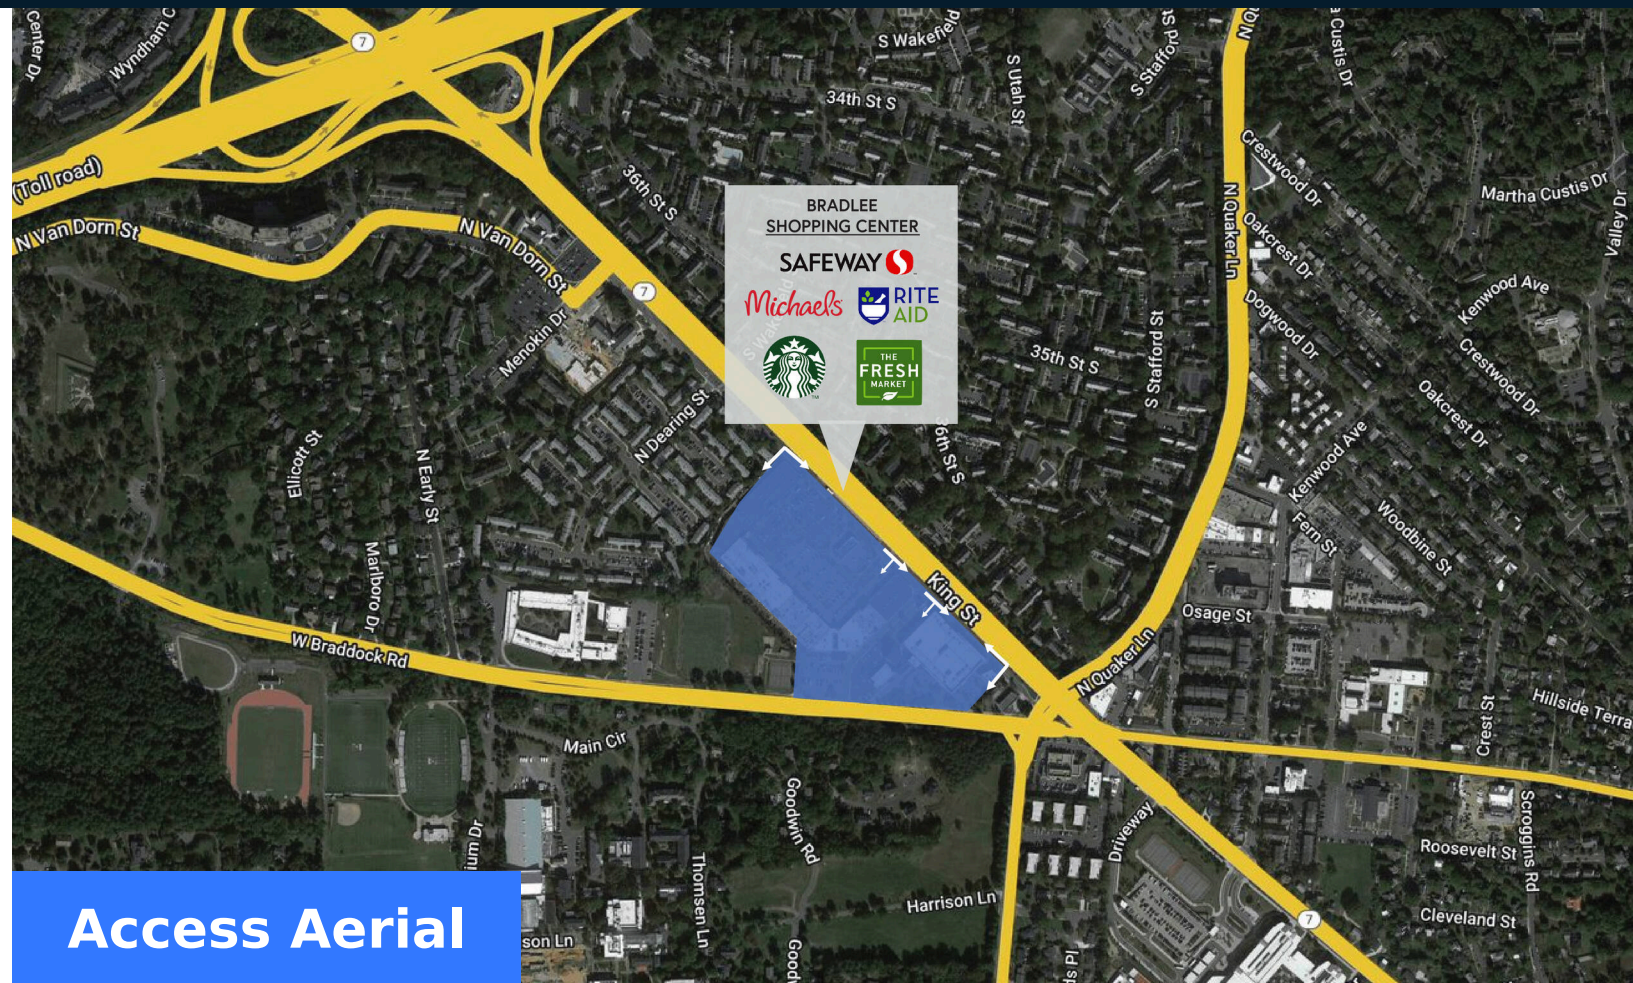

Access Aerial