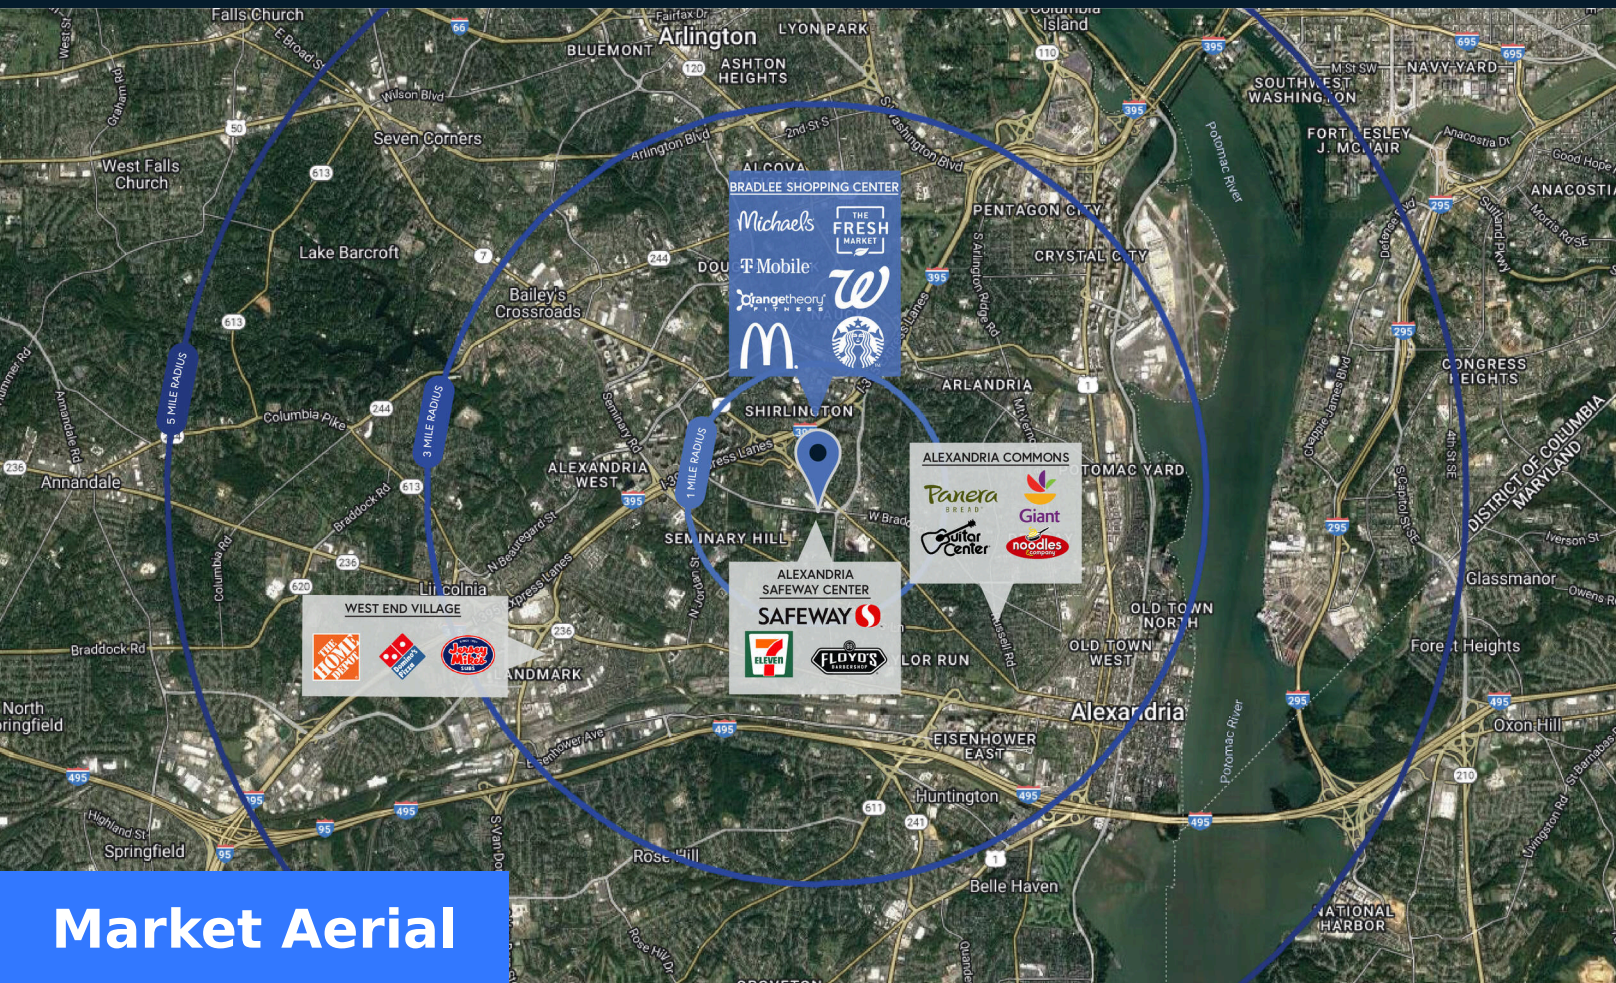

Access Aerial

Bradlee Shopping Center

3600-3690 King Street, Alexandria, VA 22302

Matt Skalet

p: 202-420-7775 e: mskalet@klmb.com

Market Aerial