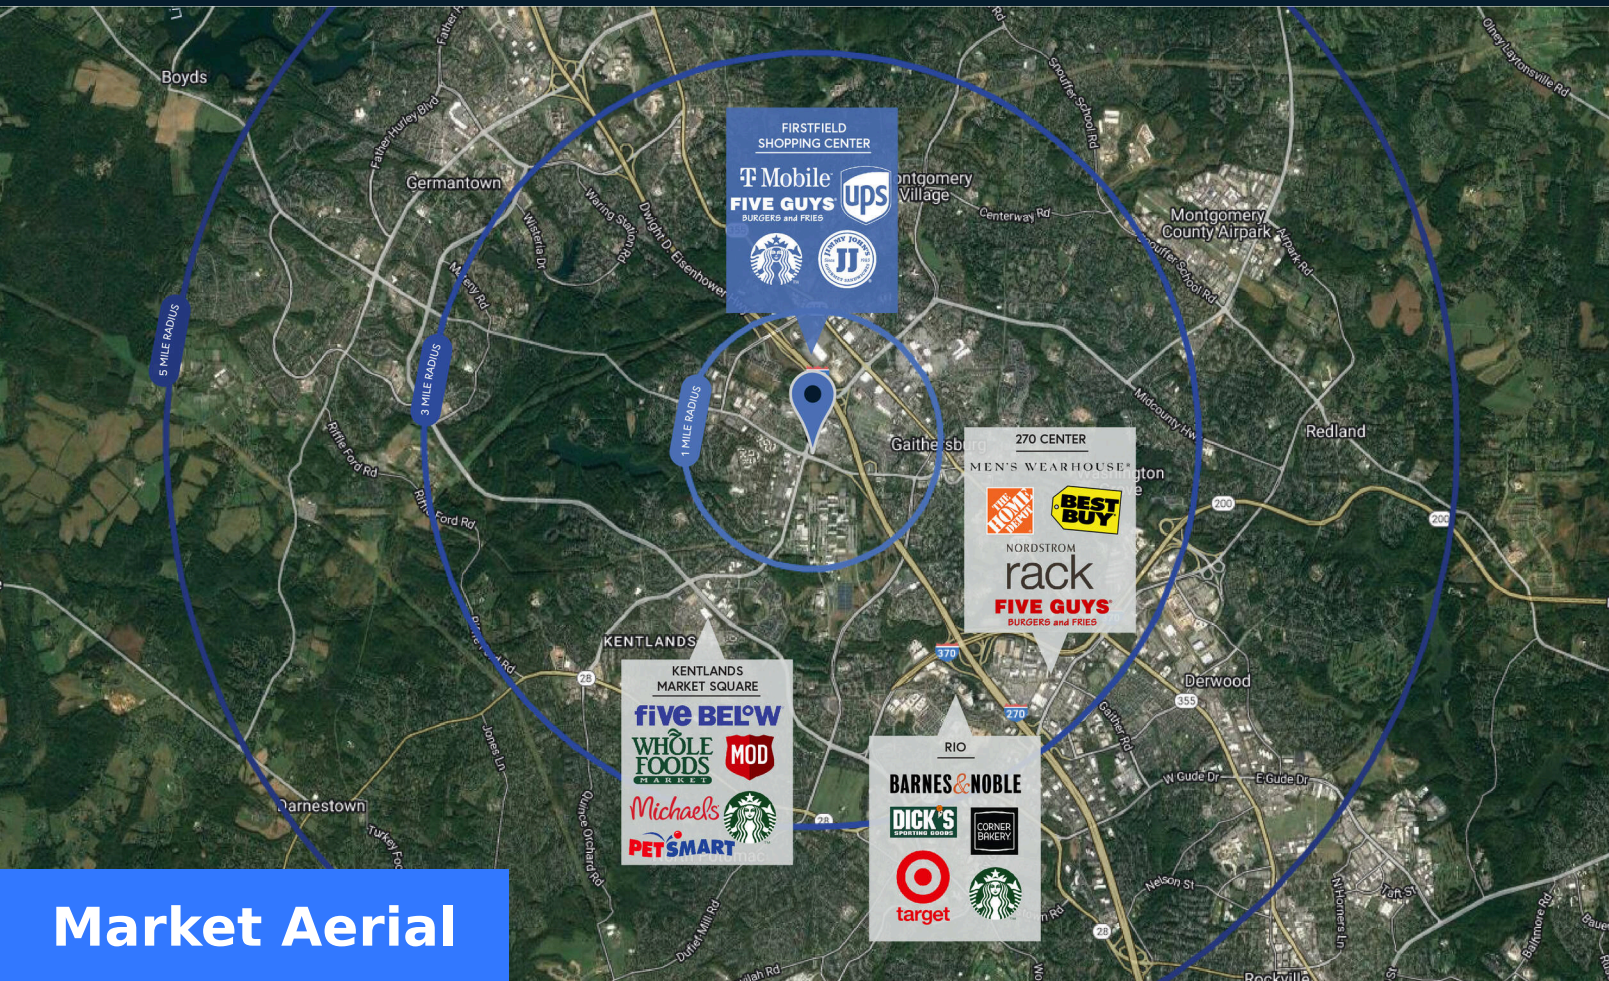

Firstfield Shopping Center

505 Quince Orchard Road,
Gaithersburg, MD 20878

22,239 SF

Jessica Hayes
p: 7034424309
e: jessicashayes@regencycenters.com

Property Summary GLA: 22,239

Highlights

Firstfield Shopping Center is an intimate retail destination located off of I-270 in Gaithersburg, Maryland. The property is in an extremely dense market, surrounded by a major office community with 69,000 workers within a three mile radius.

Trade Area

	1 Mile	3 Mile	5 Mile
Population	13,835	157,590	312,615
No. of Households	5,007	56,935	111,775
Avg. HH Income	\$103,968	\$130,650	\$150,580

Where It Really Matters.

Firstfield Shopping Center

505 Quince Orchard Road, Gaithersburg, MD 20878

Jessica Hayes

p: 7034424309

e: jessicashayes@regencycenters.com

Where It Really Matters.

Firstfield Shopping Center

Jessica Hayes
 p: 7034424309
 e: jessicashayes@regencycenters.com

■ AVAILABLE SPACE

Retailers	SF
ATM1 Bank of America	1
ATM2 JPMORGAN CHASE BANK	1
01 Five Guys Burgers & Fries	2,000
01A The UPS Store	1,000
02 Roaming Rooster	1,500