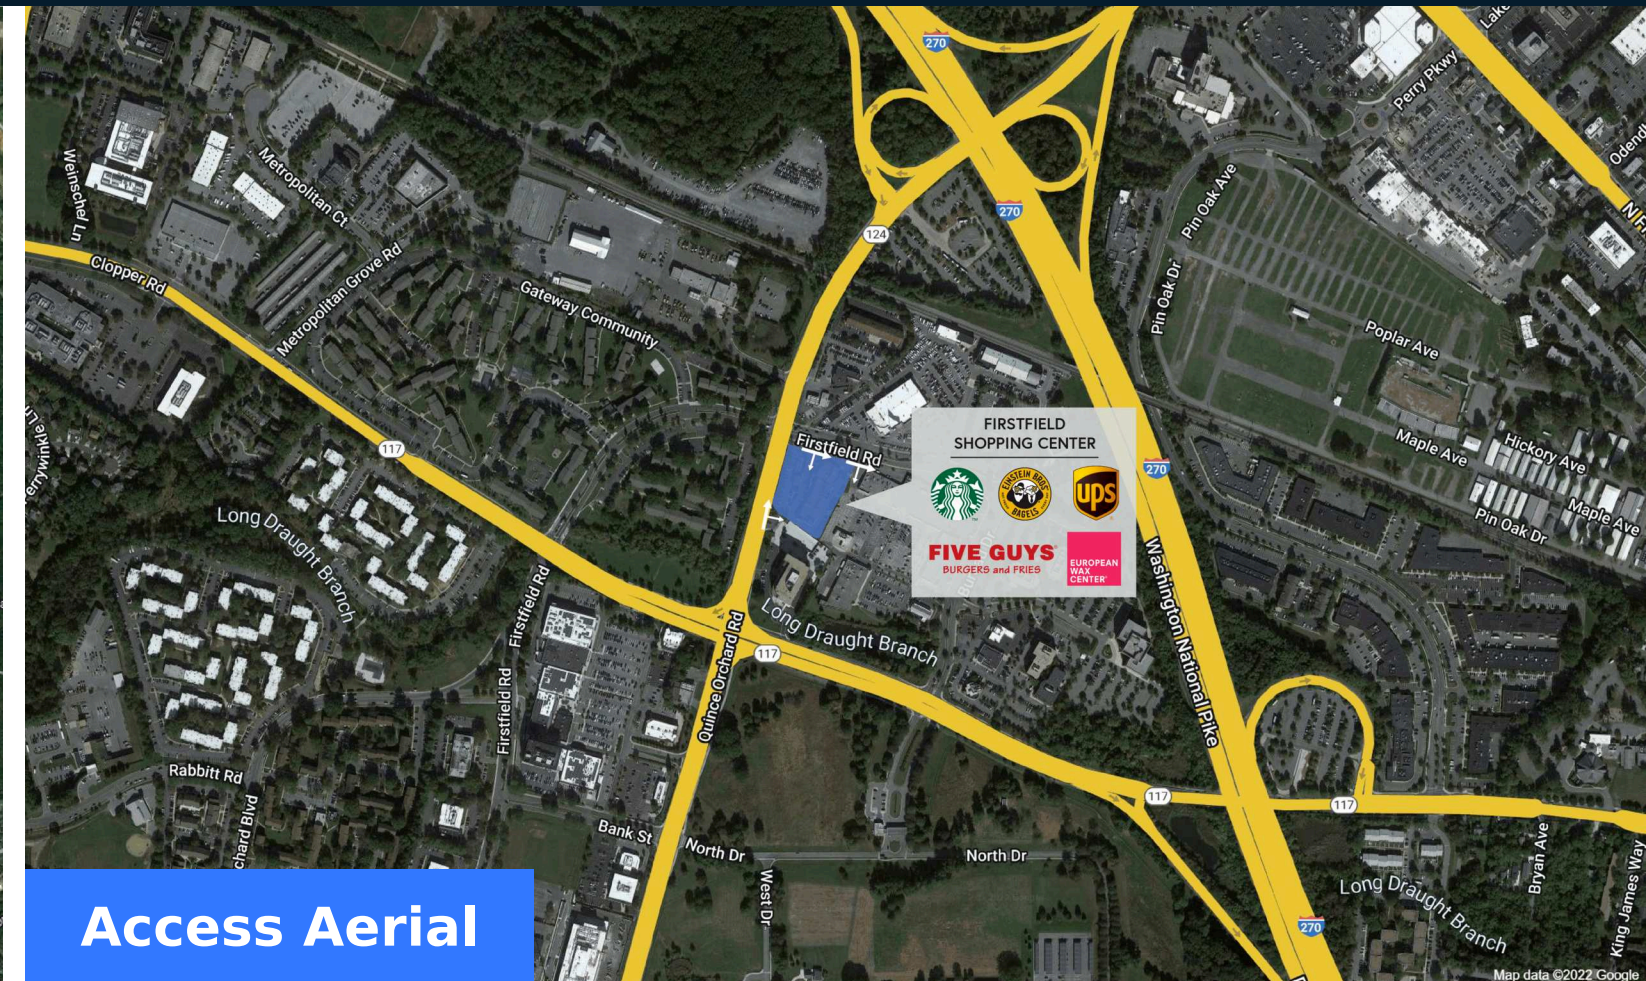

Firstfield Shopping Center

505 Quince Orchard Road,
Gaithersburg, MD 20878

22,239 SF

Jessica Hayes
p: 7034424309
e: jessicashayes@regencycenters.com

Property Summary GLA: 22,239

Highlights

Firstfield Shopping Center is an intimate retail destination located off of I-270 in Gaithersburg, Maryland. The property is in an extremely dense market, surrounded by a major office community with 69,000 workers within a three mile radius.

Trade Area

	1 Mile	3 Mile	5 Mile
Population	13,835	157,590	312,615
No. of Households	5,007	56,935	111,775
Avg. HH Income	\$103,968	\$130,650	\$150,580

Where It Really Matters.

Firstfield Shopping Center

505 Quince Orchard Road, Gaithersburg, MD 20878

Jessica Hayes

p: 7034424309

e: jessicashayes@regencycenters.com

Where It Really Matters.

Firstfield Shopping Center

Jessica Hayes
 p: 7034424309
 e: jessicashayes@regencycenters.com

■ AVAILABLE SPACE

Retailers	SF
ATM1 Bank of America	1
ATM2 JPMORGAN CHASE BANK	1
01 Five Guys Burgers & Fries	2,000
01A The UPS Store	1,000
02 Roaming Rooster	1,500