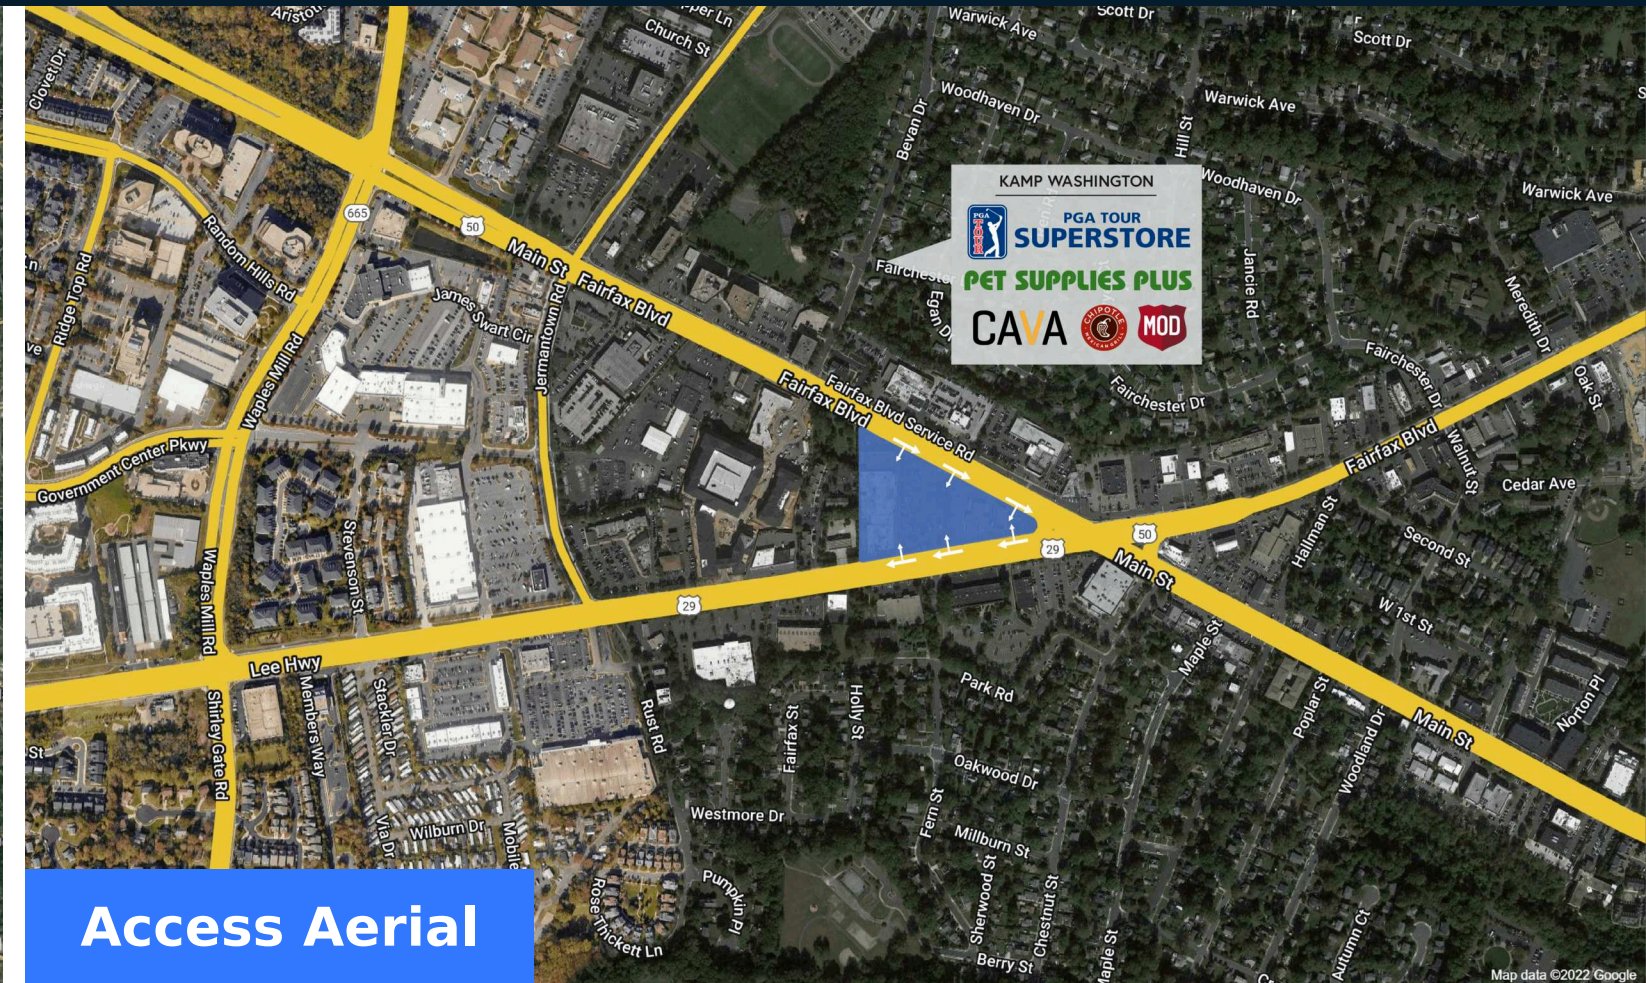

Kamp Washington

11054 Lee Highway, Fairfax, VA 22030

April Laney
p: 7034424337
e: aprillaney@regencycenters.com

Where It Really Matters.