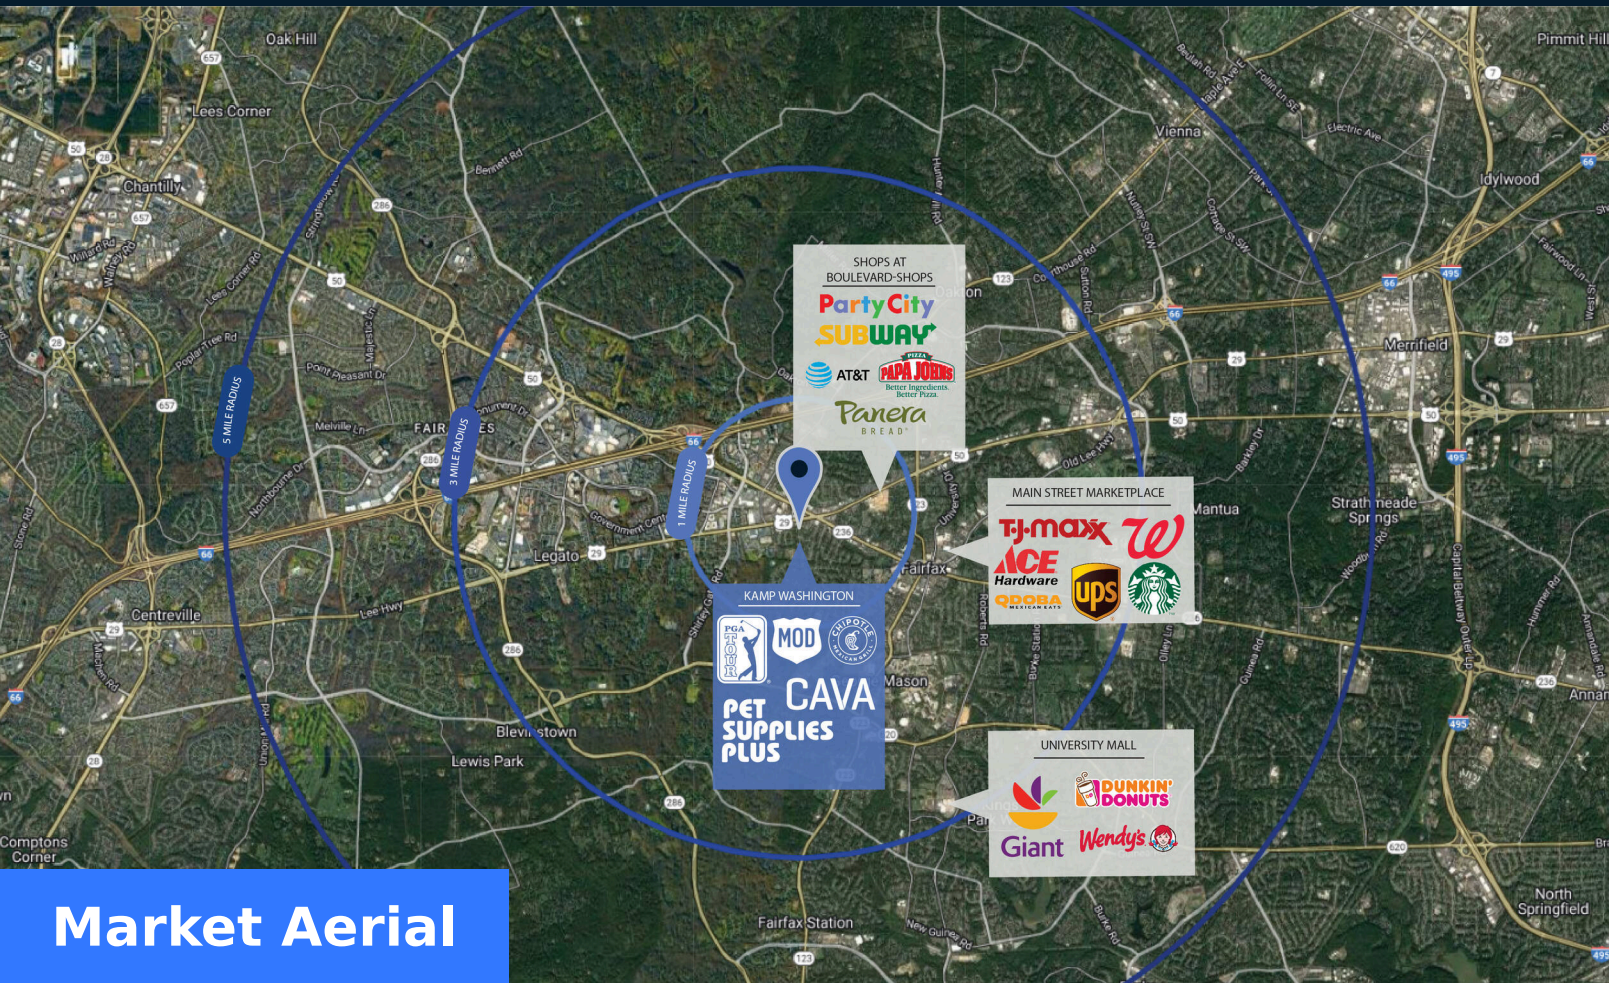

Kamp Washington

11054 Lee Highway, Fairfax, VA 22030

April Laney
p: 7034424337
e: aprillaney@regencycenters.com

Where It Really Matters.