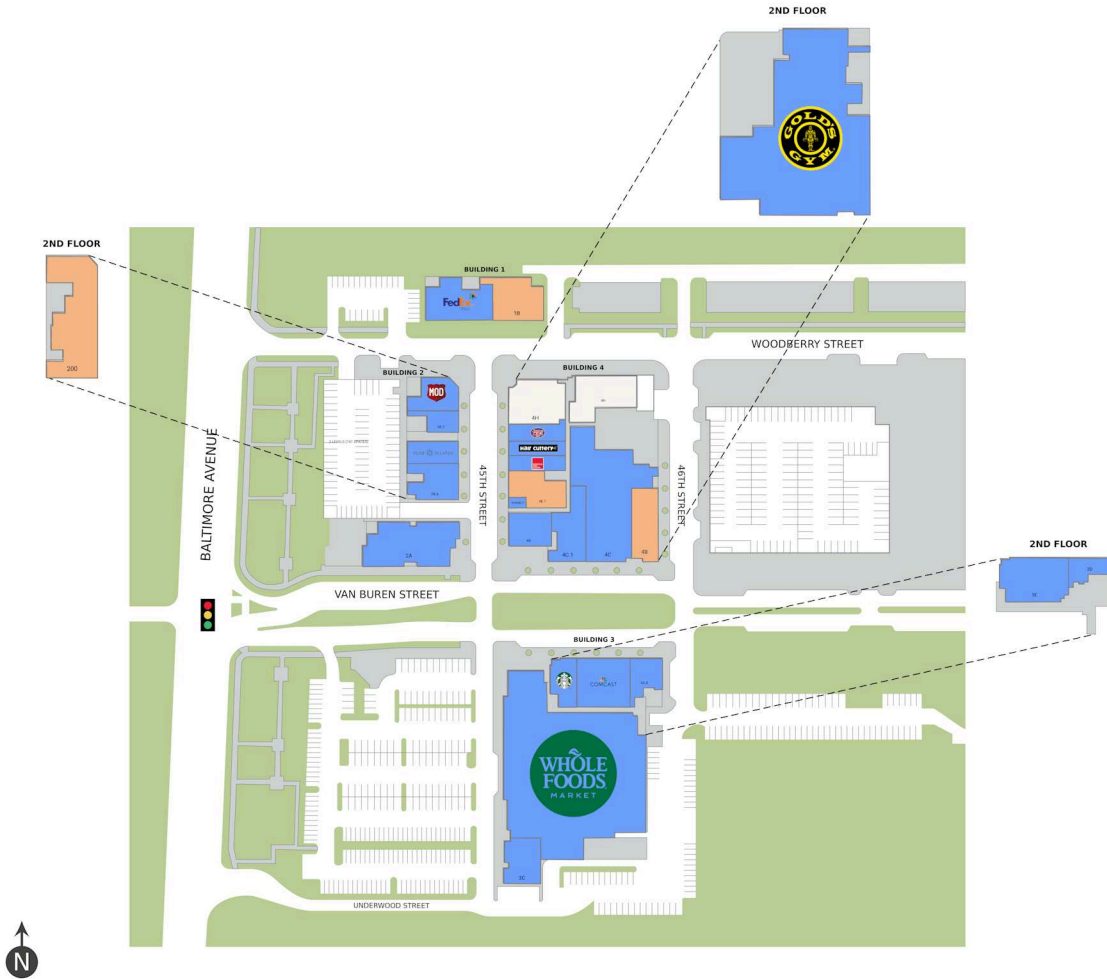

The Station at Riverdale Park

6621 Baltimore Avenue,
Riverdale Park, MD 20737

163,445 SF

Jewel Snowden
p: 301-961-3289
e: jsnowden@firstwash.com

Property Summary GLA: 163,445

Highlights

Anchored by Prince George’s County’s only Whole Foods Market, The Station at Riverdale Park features a wide range of necessity retail and convenient dining options, including nationally recognized tenants such as Burton’s Grill, Starbucks, Gold’s Gym, and Jersey Mike’s, as well as local favorites, including Denizens Brewing Co. and District Taco.

Where It Really Matters.

The Station at Riverdale Park

6621 Baltimore Avenue, Riverdale Park, MD 20737

Jewel Snowden
p: 301-961-3289
e: jsnowden@firstwash.com

Market Aerial

Access Aerial

Where It Really Matters.

The Station at Riverdale Park

Jewel Snowden
 p: 301-961-3289
 e: jsnowden@firstwash.com

■ AVAILABLE SPACE

| Retailers | SF |
|---------------------|--------------|
| ATM JP MORGAN CHASE | 140 |
| 1A FedEx Office | 4,598 |
| 1B Available | 3,477 |
| 2A Burton's Grill | 6,808 |
| 2B.1 MOD Pizza | 2,736 |
| 2B.2 Roxa Bowl | 1,335 |
| 2B.3 Club Pilates | 2,064 |
| 2B.4 District Taco | 3,016 |
| 3A.1 Starbucks | 1,937 |

| Retailers | SF |
|-----------------------------|--------------|
| 3A.2 Comcast | 4,591 |
| 3A.3 Bella Nail Salon & Spa | 2,000 |
| 3B Whole Foods Market | 35,640 |
| 3C WesBanco | 2,860 |
| 3D Pediatric Dentistry | 1,970 |
| 3E Physical Therapy | 5,315 |
| 4A Gold's Gym | 37,992 |
| 4B Available | 3,645 |
| 4C Denizens Brewing | 12,385 |