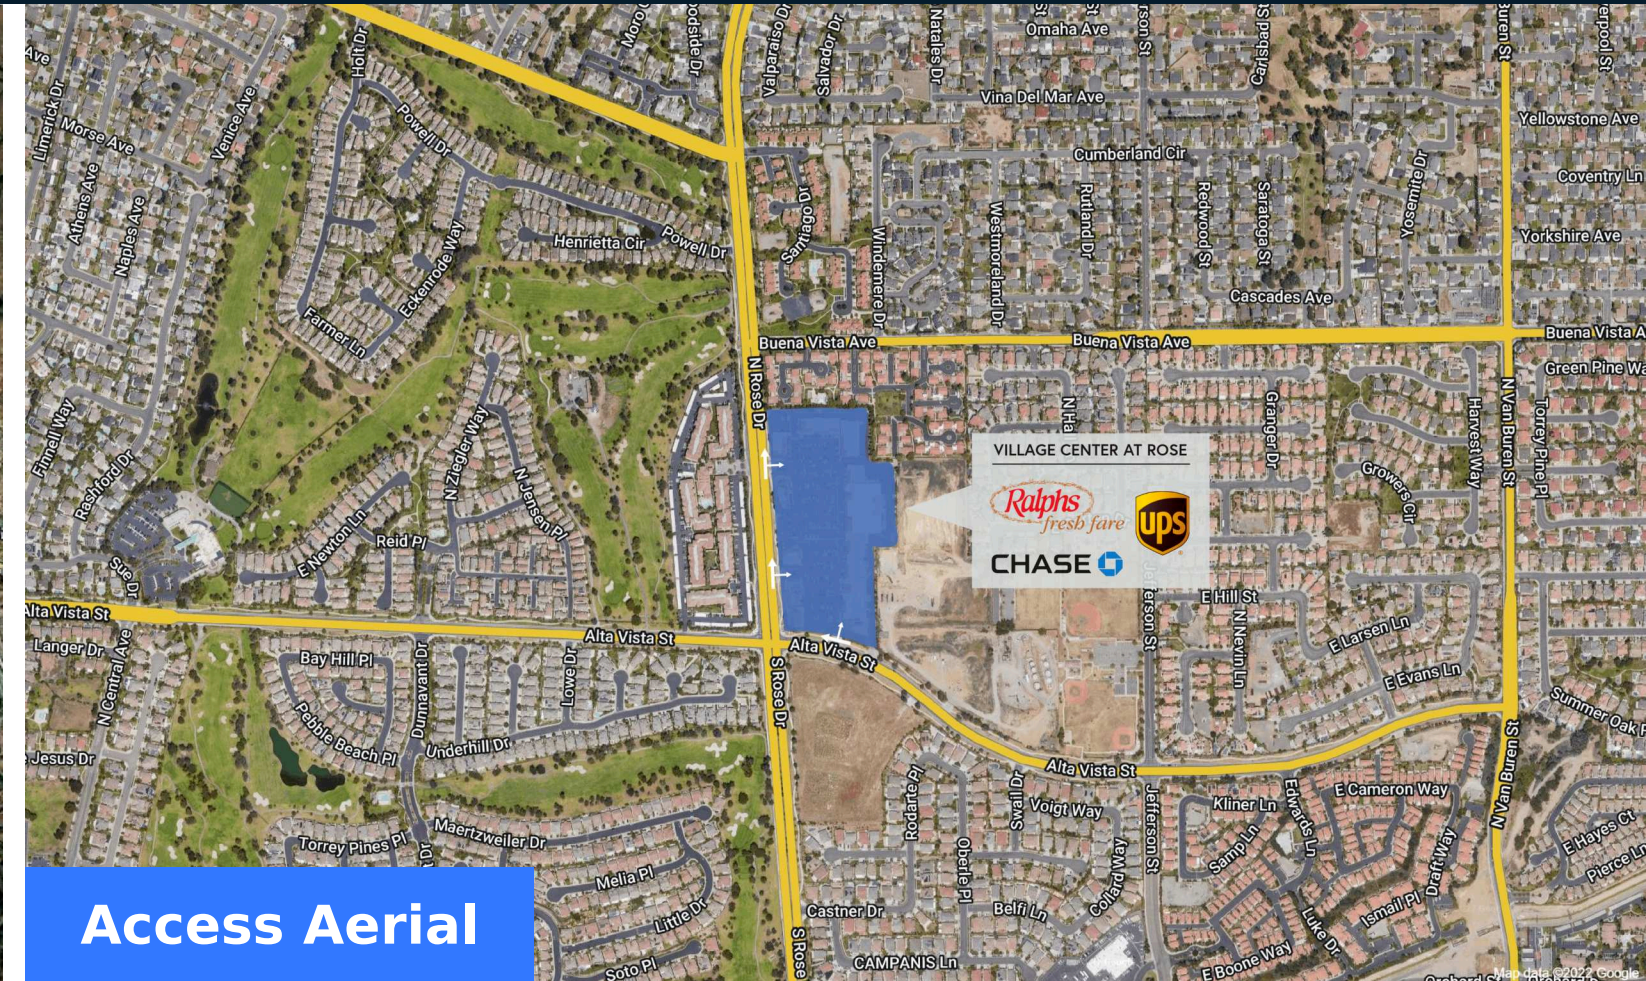

Village Center at Rose

600-870 N Rose Dr,
Placentia, CA 92870

118,876 SF

Barclay Harty
p: (949) 640-6678 ext. 20
e: barclay.harty@sra-re.com

Property Summary GLA: 118,876

Highlights

Village Center at Rose is located at the northeast corner of Rose Drive and Alta Vista Street in Placentia. The shopping center is anchored by a high volume Ralphs and is located half a mile from Placentia Linda Hospital.

Where It Really Matters.

Village Center at Rose

600-870 N Rose Dr, Placentia, CA 92870

Barclay Harty
p: (949) 640-6678 ext. 20
e: barclay.harty@sra-re.com

Market Aerial

Access Aerial

Where It Really Matters.