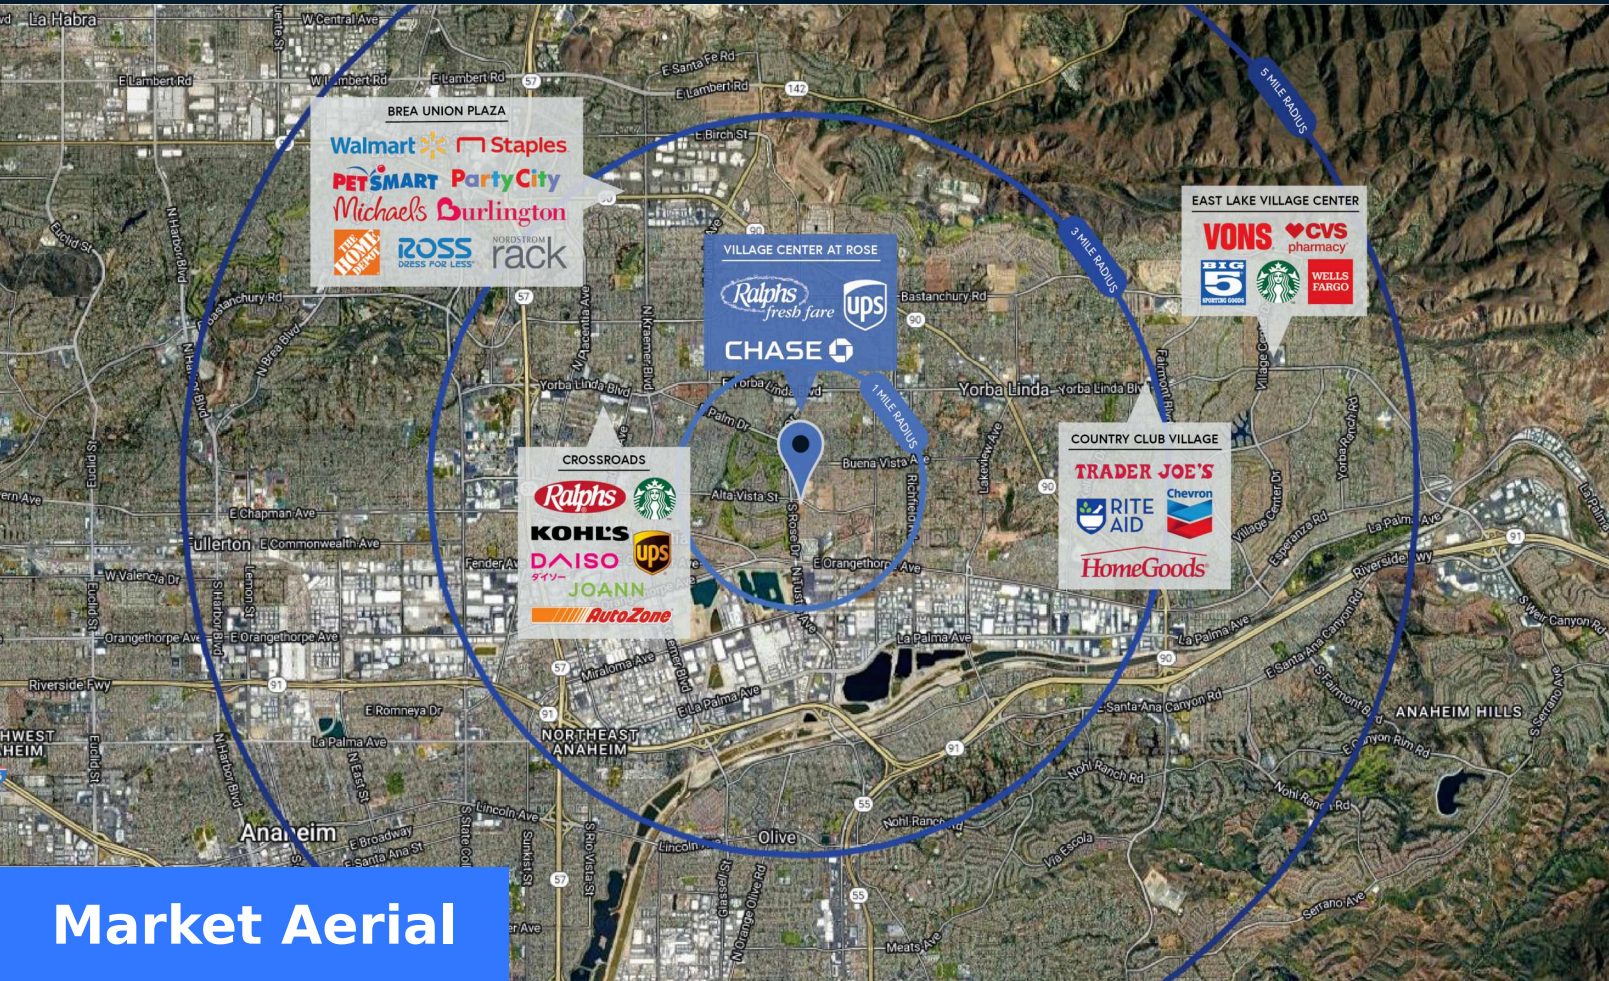

Village Center at Rose

600-870 N Rose Dr,
Placentia, CA 92870

118,876 SF

Barclay Harty
p: (949) 640-6678 ext. 20
e: barclay.harty@sra-re.com

Property Summary GLA: 118,876

Highlights

Village Center at Rose is located at the northeast corner of Rose Drive and Alta Vista Street in Placentia. The shopping center is anchored by a high volume Ralphs and is located half a mile from Placentia Linda Hospital.

Trade Area

| | 1 Mile | 3 Miles | 5 Miles |
|--------------------------|-----------|-----------|-----------|
| Population | 20,550 | 150,151 | 377,725 |
| No. of Households | 7,237 | 50,377 | 124,790 |
| Avg. HH Income | \$166,482 | \$144,967 | \$150,830 |

Where It Really Matters.

Village Center at Rose

600-870 N Rose Dr, Placentia, CA 92870

Barclay Harty
p: (949) 640-6678 ext. 20
e: barclay.harty@sra-re.com

Market Aerial

Access Aerial

Where It Really Matters.