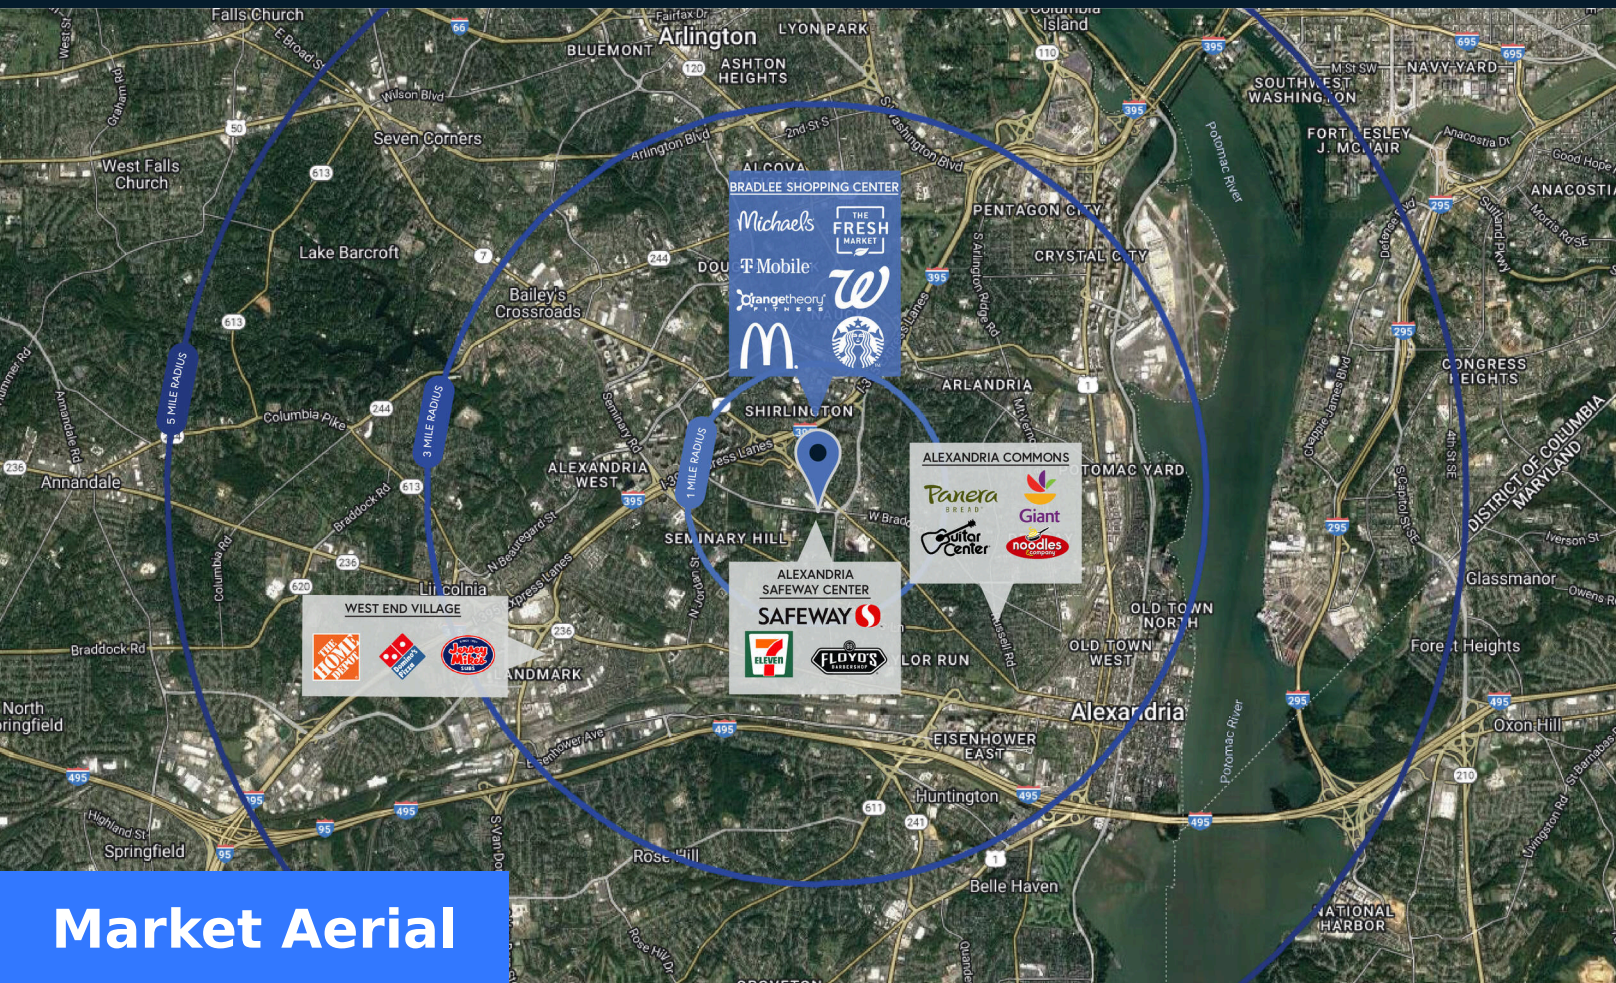

Access Aerial

Bradlee Shopping Center

3600-3690 King Street, Alexandria, VA 22302

Hannah Hagerty
p: 301-961-3273
e: hhagerty@firstwash.com

Market Aerial