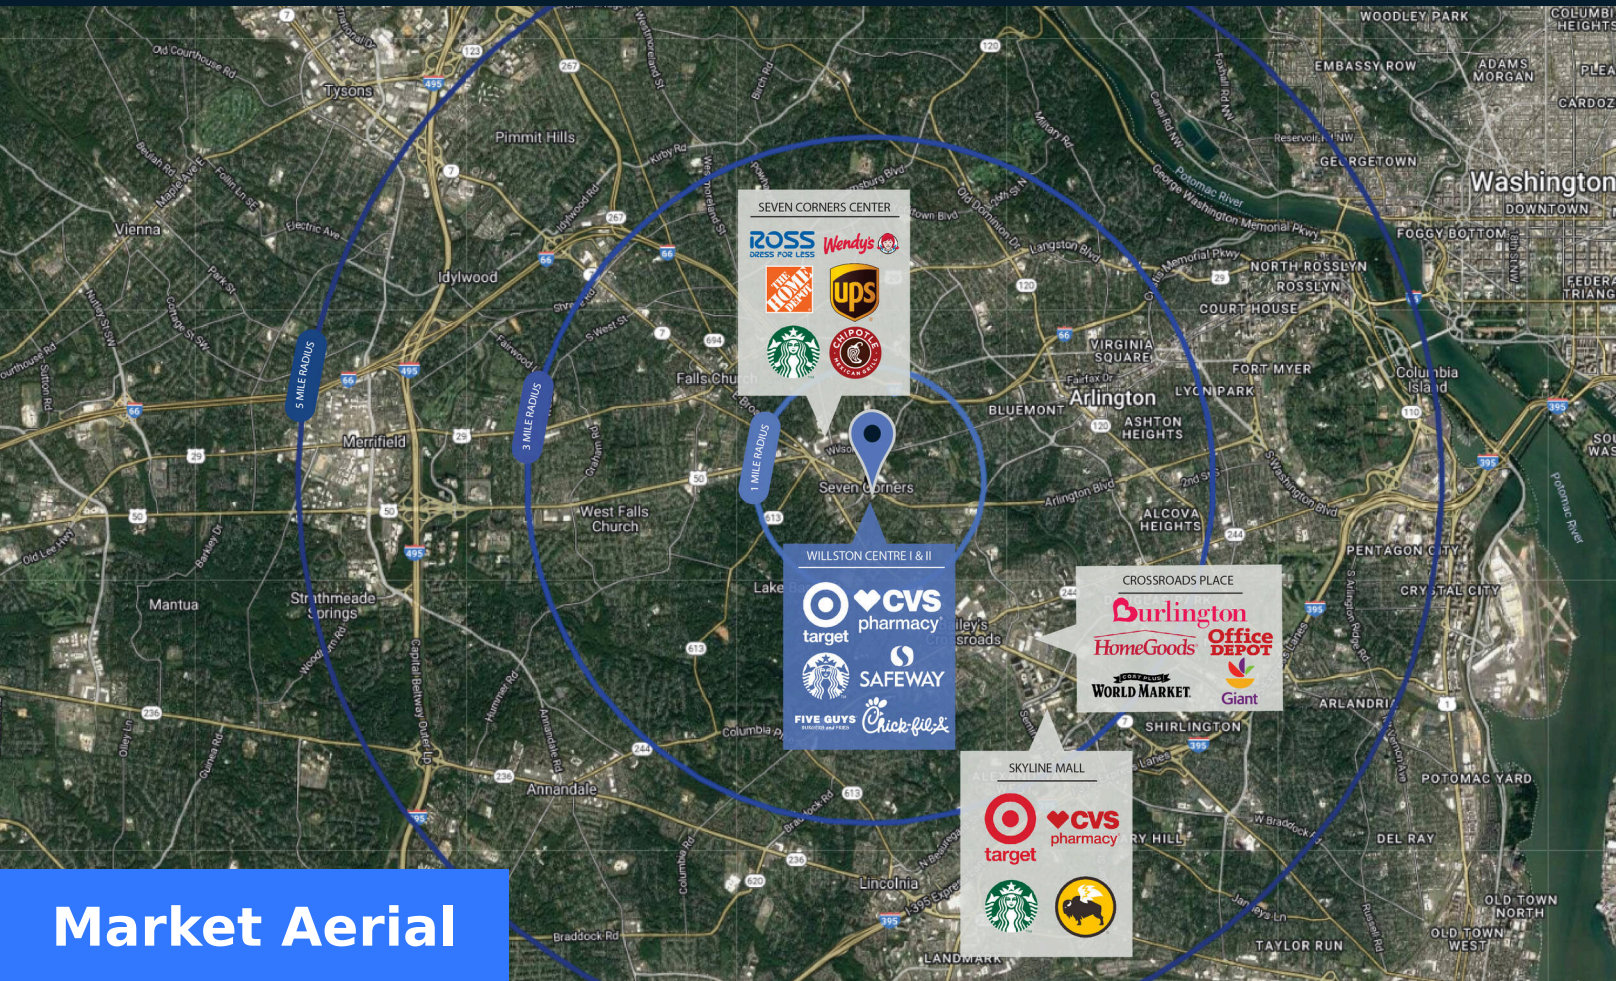

Willston Centre I

6164 Arlington Blvd, Falls Church, VA 22044

Jessica Sena
p: 7034424336
e: JessicaSena@regencycenters.com

Where It Really Matters.