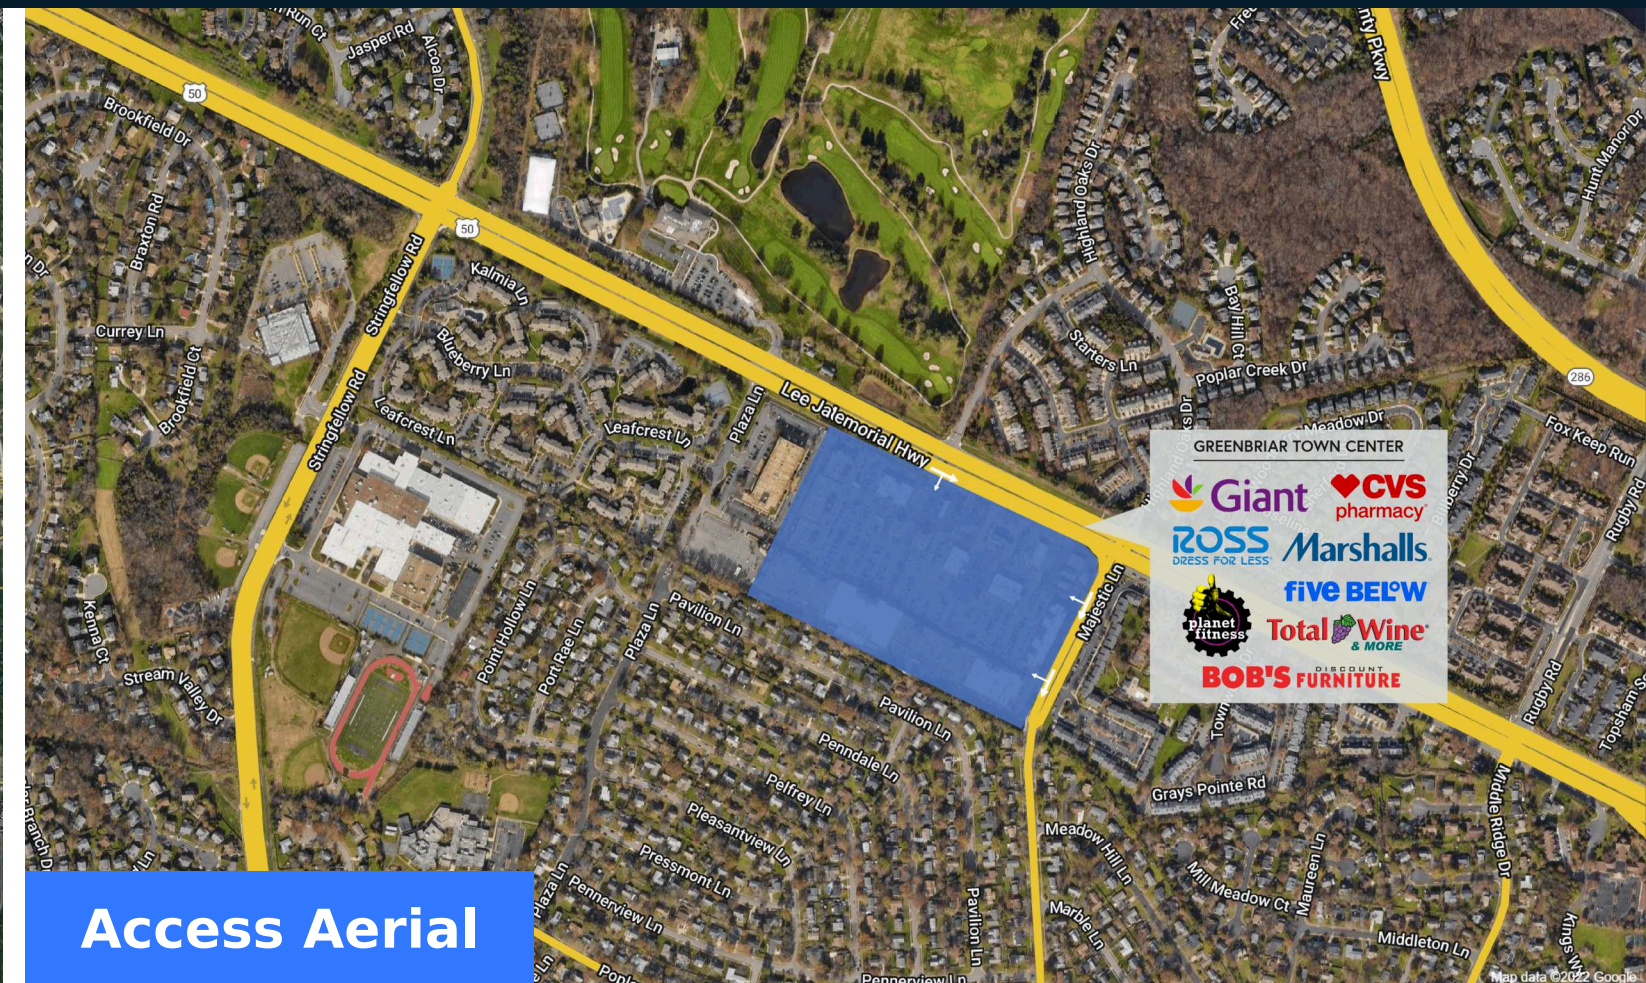

Greenbriar Town Center

13043 Lee Jackson Memorial Hwy,
Fairfax, VA 22033

339,940 SF

April Laney
p: 7034424337
e: aprillaney@regencycenters.com

Property Summary GLA: 339,940

Highlights

Greenbriar Town Center is the dominant retail center on Lee Jackson Memorial Highway in the heart of Chantilly, Virginia. The center has long been a favorite of the community and features a strong merchant lineup.

Trade Area

	1 Mile	3 Mile	5 Mile
Population	14,437	108,337	251,092
No. of Households	4,949	38,754	89,849
Avg. HH Income	\$193,678	\$203,390	\$193,625

Where It Really Matters.

Greenbriar Town Center

13043 Lee Jackson Memorial Hwy, Fairfax, VA 22033

April Laney
p: 7034424337
e: aprilaney@regencycenters.com

Where It Really Matters.

Greenbriar Town Center

April Laney
 p: 7034424337
 e: aprilaney@regencycenters.com

■ AVAILABLE SPACE

Retailers	SF
01 7-ELEVEN	3,300
02 BARBER SHOP	932
03 Available	965
04 The UPS Store	963
05 HUNAN CAFE	965
06 Marshalls	24,772
07 Bath & Body Works	3,032
08 BIG BLUE SWIM SCHOOL	10,537
10 First Watch Restaurant	4,183
11 GREENBRIAR VISION CENTER	2,152
12 LEBANESE KITCHEN	2,400
13 CVS	12,686
14 Carter's	4,000
15 GREAT MERCHANT COMING...	3,000
16 Giant	62,319
17 Total Wine & More	15,679
18 Domino's Pizza	2,309
19 Bob's Discount Furniture	35,489
20 Planet Fitness	26,895