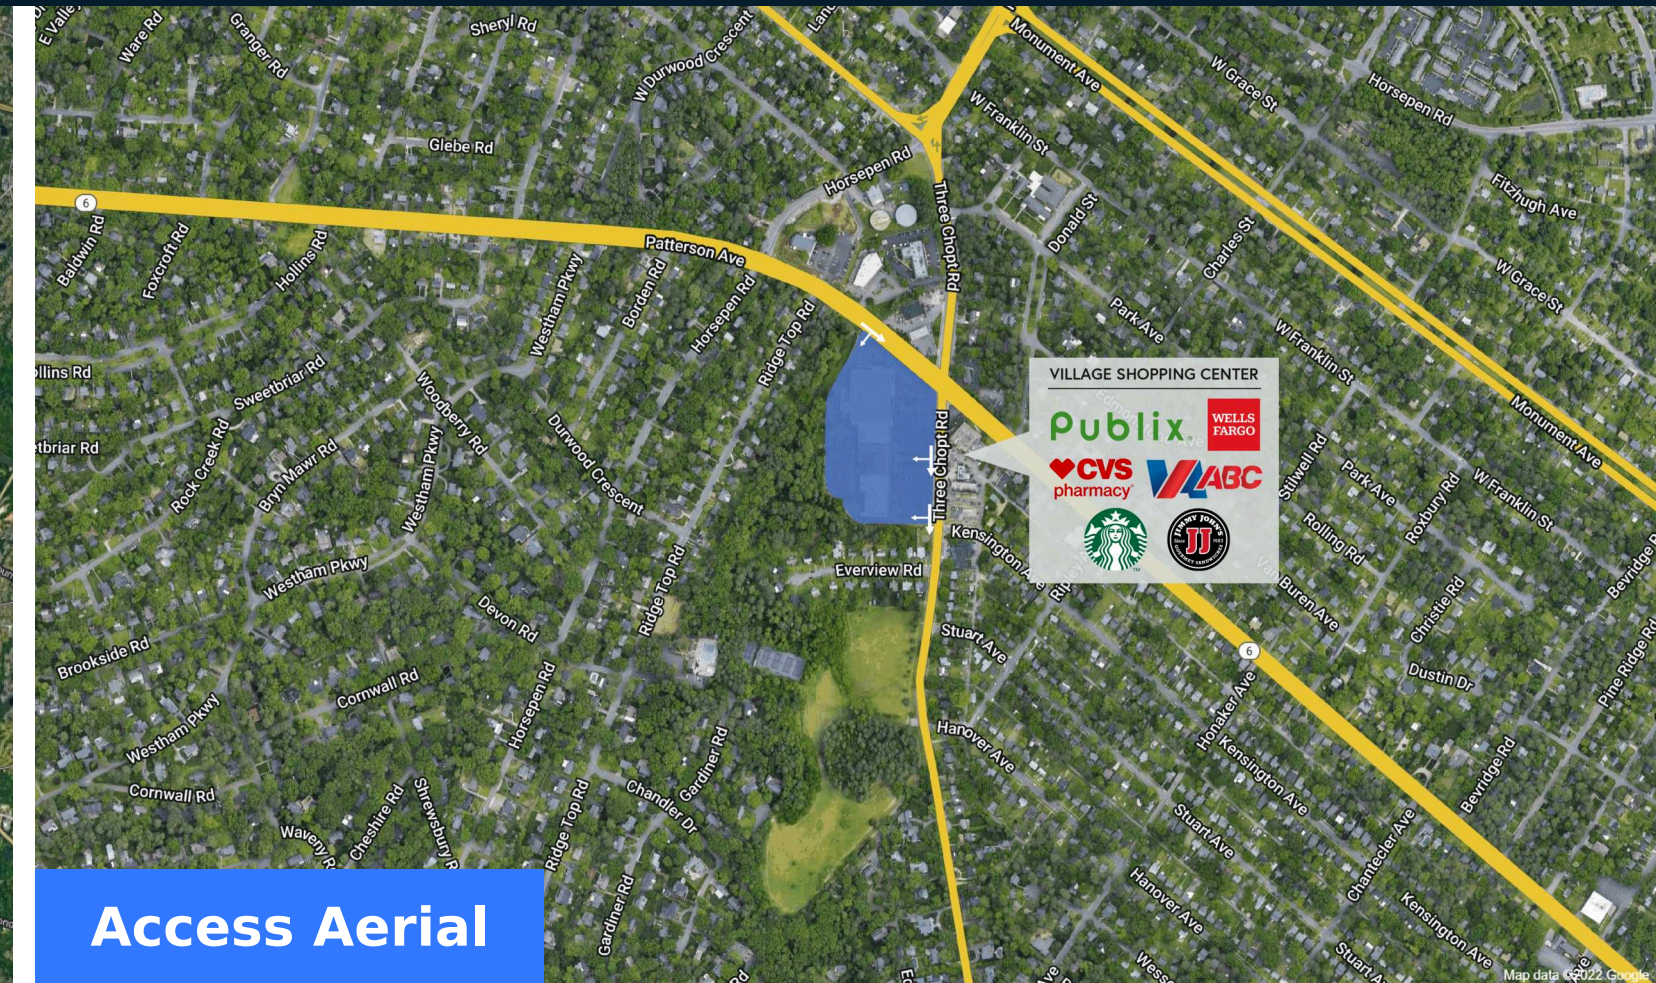

Access Aerial