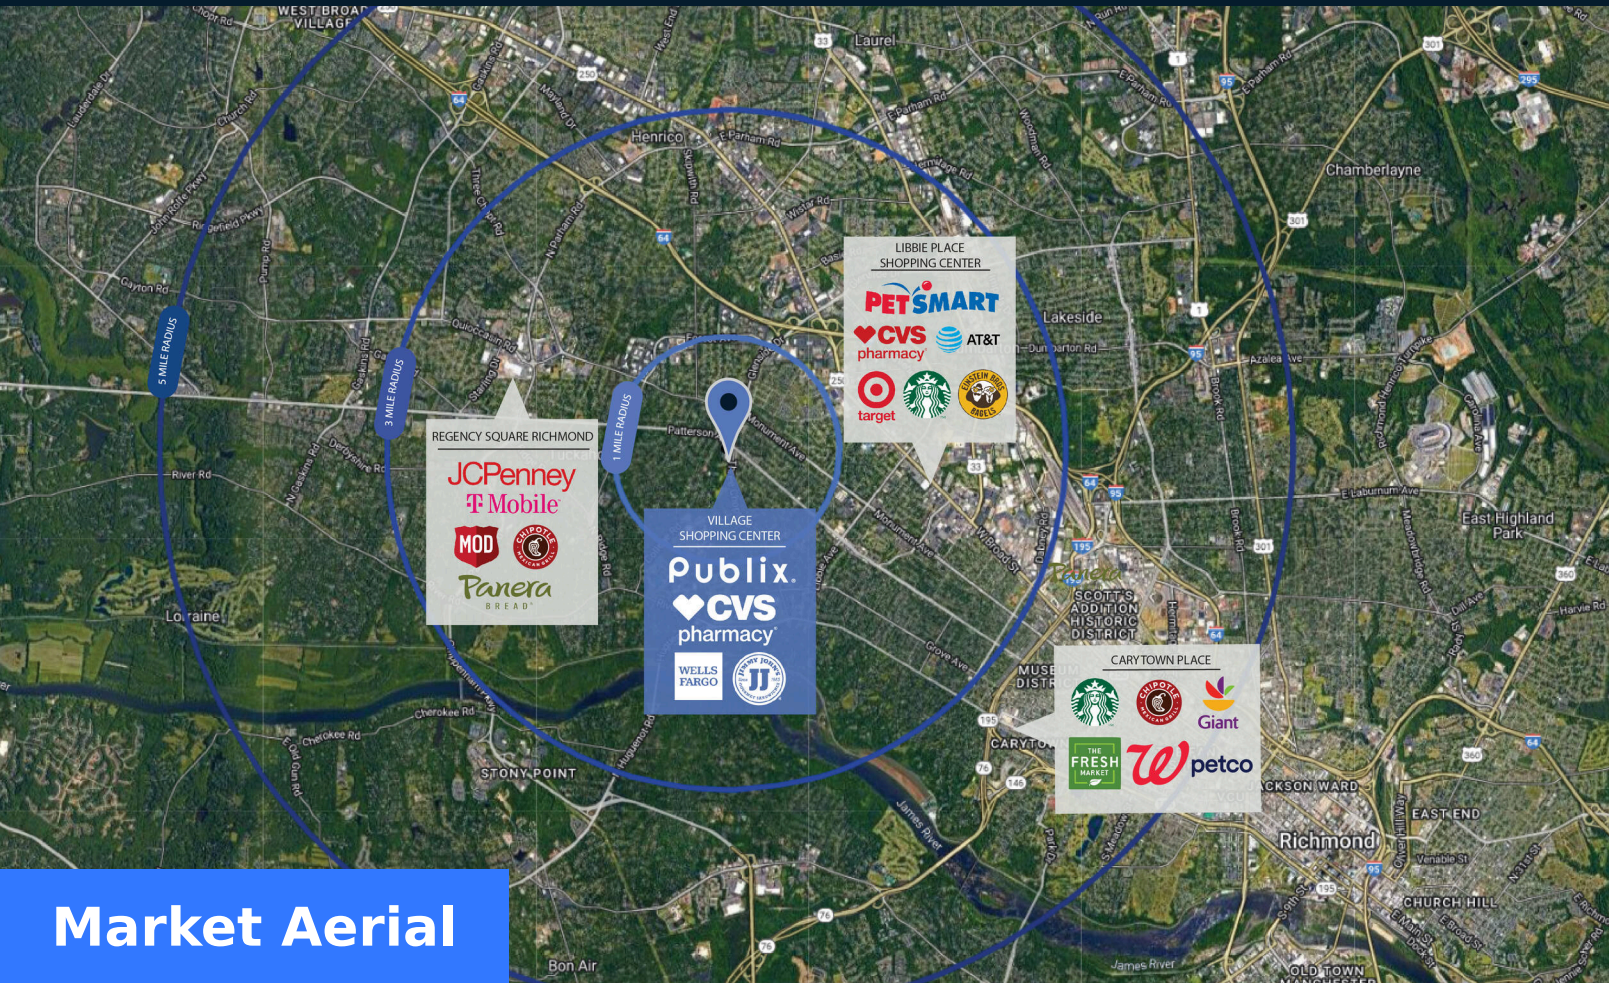

Access Aerial

Village Shopping Center

7029 Three Chopt Road, Richmond, VA 23226

Allison Wiggs
p: 9198314915
e: AllisonWiggs@regencycenters.com

Market Aerial