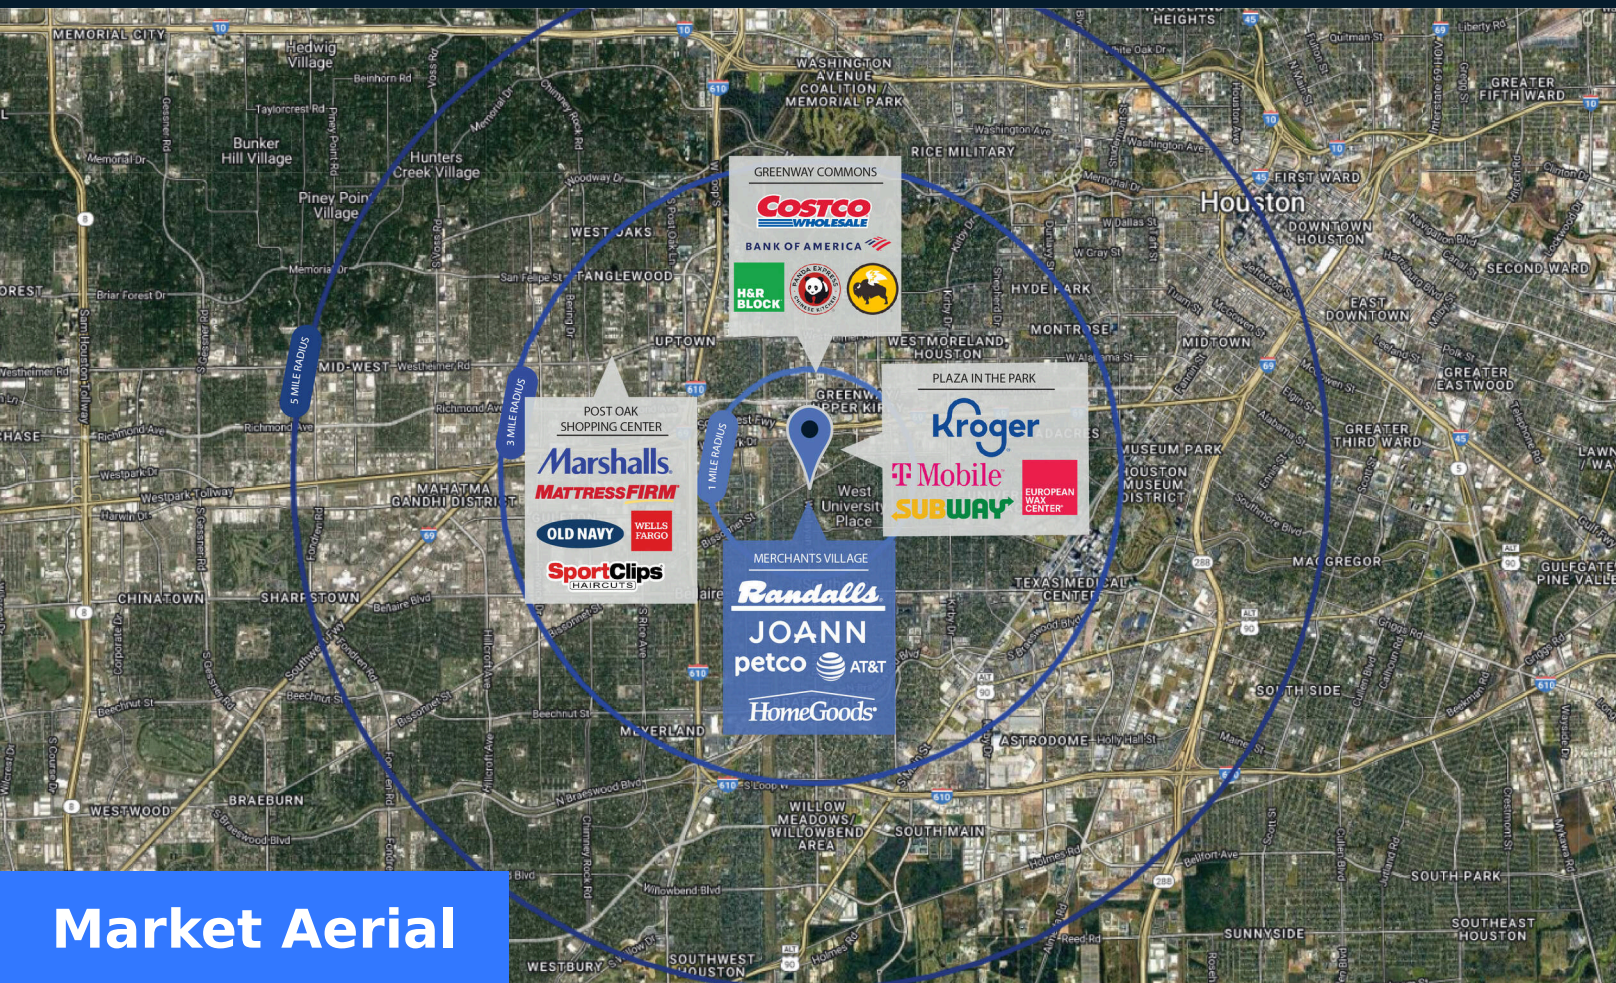

Weslayan Plaza

5586 Wesleyan Street,
Houston, TX 77005

354,713 SF

Anders Fry
p: 2147062509
e: andersfry@regencycenters.co

Property Summary GLA: 354,713

Highlights

Weslayan Plaza is the dominant grocery-anchored shopping center in one of the most prestigious neighborhoods in Texas. The center benefits from its fortress location and a solid mix of national and local retailers.

Trade Area

	1 Mile	3 Miles	5 Miles
 Population	25,319	207,265	519,259
 No. of Households	11,979	98,308	248,780
 Avg. HH Income	\$191,002	\$164,128	\$140,241

Where It Really Matters.

Weslayan Plaza

5586 Wesleyan Street, Houston, TX 77005

Anders Fry
p: 2147062509
e: andersfry@regencycenters.com

Market Aerial

Access Aerial

Where It Really Matters.

Weslayan Plaza

Anders Fry
 p: 2147062509
 e: andersfry@regencycenters.com

■ AVAILABLE SPACE

Retailers	SF
02 CHICKEN SALAD CHICK	2,385
03 TGF Hair Salon	2,000
04 WEST U VET	1,523
05 WEST U PACK N' SHIP	1,200
06 WIGS BY ANDRE	2,109
07 SUMMIT NAILS	915
08 Locktopia Escape Room	2,640
09 VEE TAILOR & ALTERATIONS	1,230
10 MICHAEL'S COOKIE JAR	1,500
11 U.S. Postal Office	6,478
12 Petco	15,895