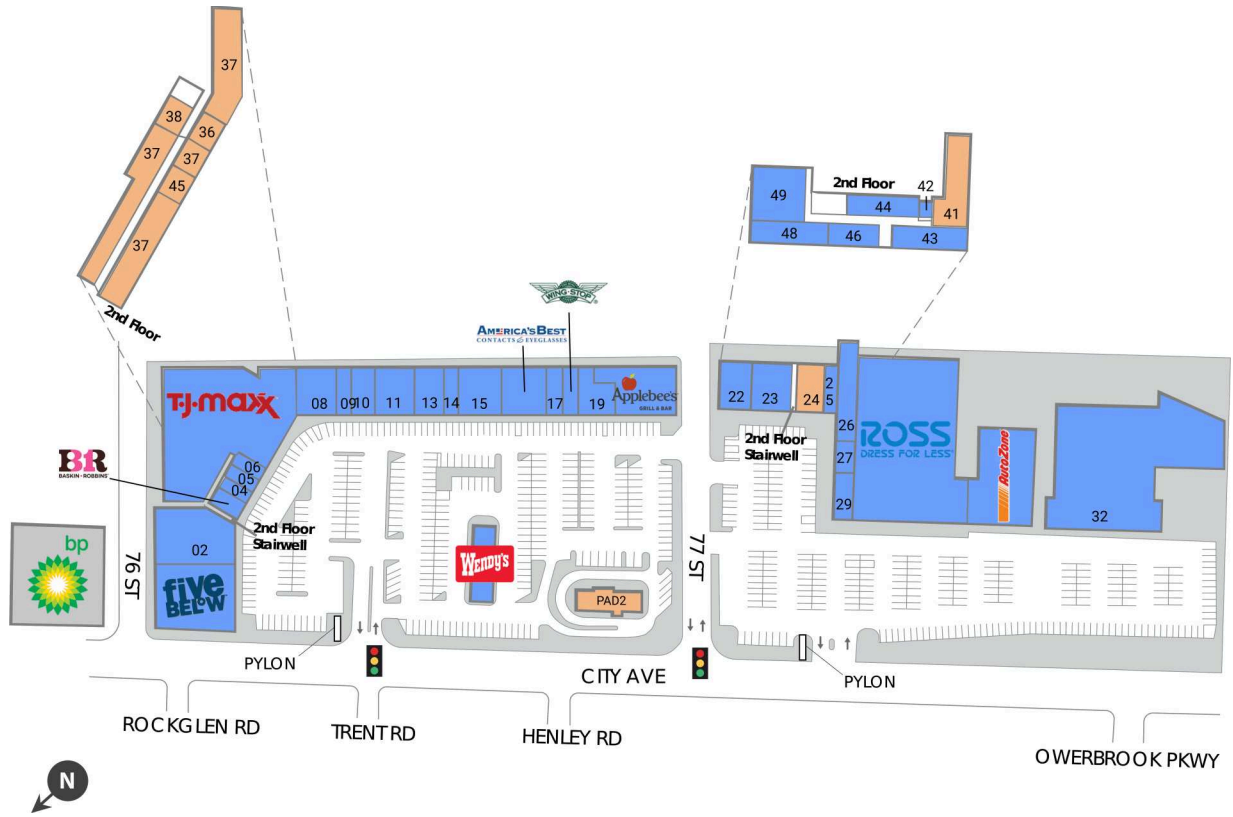

City Avenue Shopping Center

7720 City Line Avenue,
Philadelphia, PA 19151

162,135 SF

David Sherin
p: 6107471212
e: davidsherin@regencycenters.com

Property Summary GLA: 162,135

Highlights

City Avenue Shopping Center, strategically located on Route 1, sits in a densely populated trade area of Philadelphia near St. Joseph's University. The center is a shopping destination with best-in-class national merchants such as Ross and T.J. Maxx.

Where It Really Matters.

City Avenue Shopping Center

7720 City Line Avenue, Philadelphia, PA 19151

David Sherin
p: 6107471212
e: davidsherin@regencycenters.com

Market Aerial

Access Aerial

Where It Really Matters.

City Avenue Shopping Center

David Sherin
 p: 6107471212
 e: davidsherin@regencycenters.com

■ AVAILABLE SPACE

| Retailers | SF |
|-----------------------|--------------|
| PAD1 Wendy's | 2,730 |
| PAD2 Available | 2,200 |
| 01 Five Below | 8,990 |
| 02 OCEAN CRAB SEAFOOD | 6,591 |
| 03 Baskin Robbins | 844 |
| 04 H & R Block | 700 |
| 05 Cricket Wireless | 700 |
| 06 Next Accessories | 666 |
| 07 T.J. MAXX | 22,538 |
| 08 HAIR TOWN | 5,940 |
| 09 T-Mobile | 1,200 |
| 10 HAIR TOWN | 5,940 |
| 11 OMNIA NAIL SPA | 5,410 |
| 13 OMNIA NAIL SPA | 2,400 |
| 14 Smoothie King | 900 |

| Retailers | SF |
|----------------------------------|--------------|
| 15 T-Mobile | 3,300 |
| 16 America's Best Contacts & ... | 3,327 |
| 17 Blue Bay Restaurant | 1,200 |
| 18 Wingstop | 1,205 |
| 19 MILAN LASER HAIR REMOVAL | 2,080 |
| 20 Applebee's Grill & Bar | 5,751 |
| 22 SNIPES USA | 2,499 |
| 23 PA Liquor Control Board | 3,510 |
| 24 Available | 2,201 |
| 25 Crystal Custom Cleaners | 1,200 |
| 26 AVAILABLE SOON | 2,400 |
| 27 Dr. Deanz Repair | 400 |
| 29 Rita's Water Ice | 880 |
| 30 Ross Dress for Less | 30,000 |
| 31 AutoZone | 9,800 |